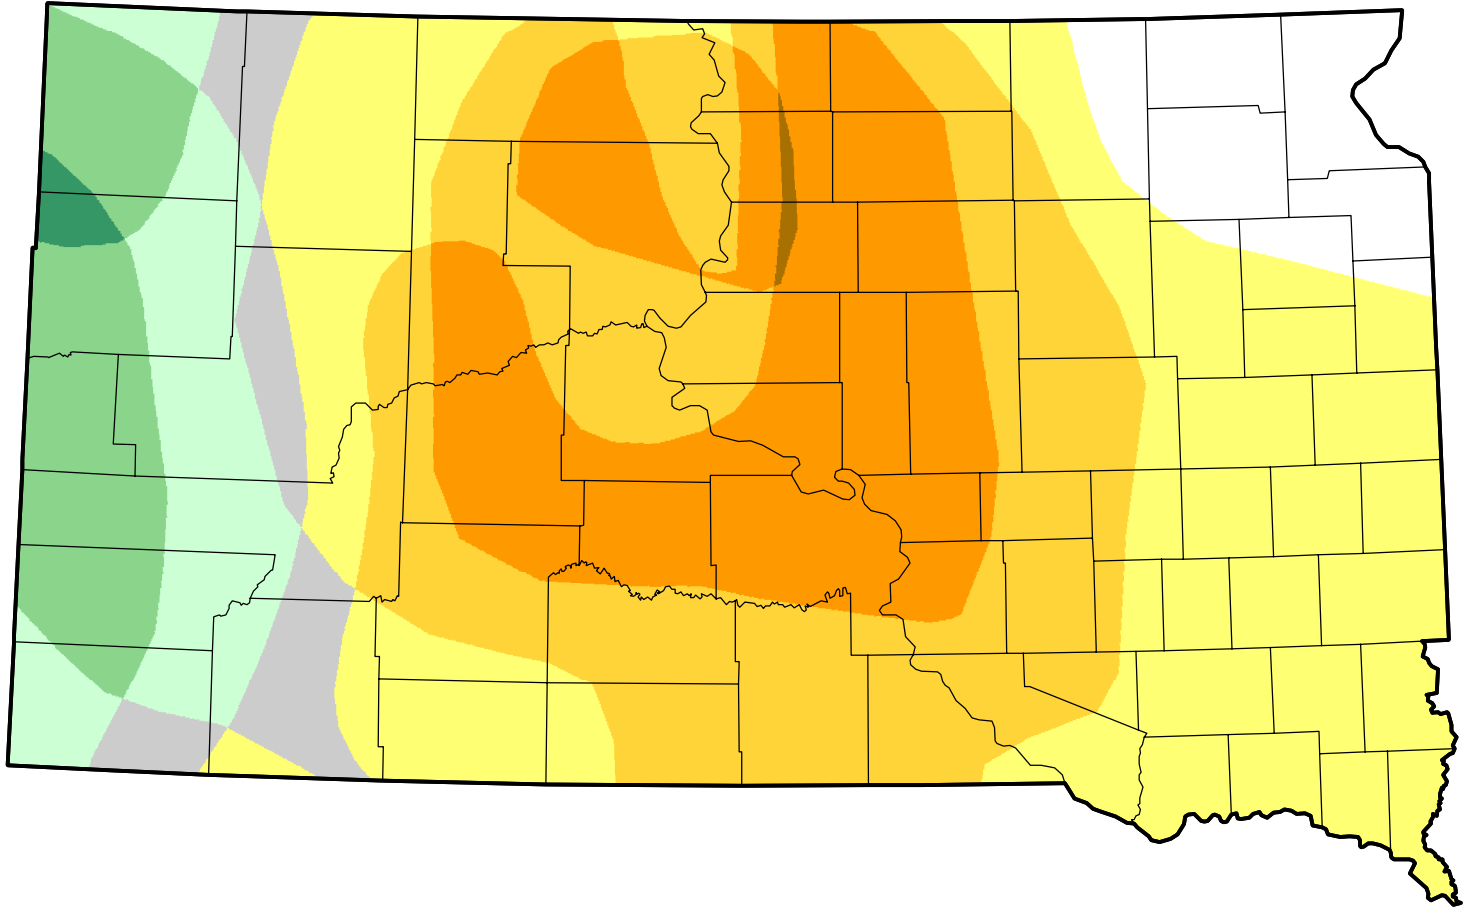

U.S. Drought Monitor Class Change - South Dakota 52 Week

June 13, 2006
compared to
June 16, 2005

droughtmonitor.unl.edu

-  5 Class Degradation
-  4 Class Degradation
-  3 Class Degradation
-  2 Class Degradation
-  1 Class Degradation
-  No Change
-  1 Class Improvement
-  2 Class Improvement
-  3 Class Improvement
-  4 Class Improvement
-  5 Class Improvement