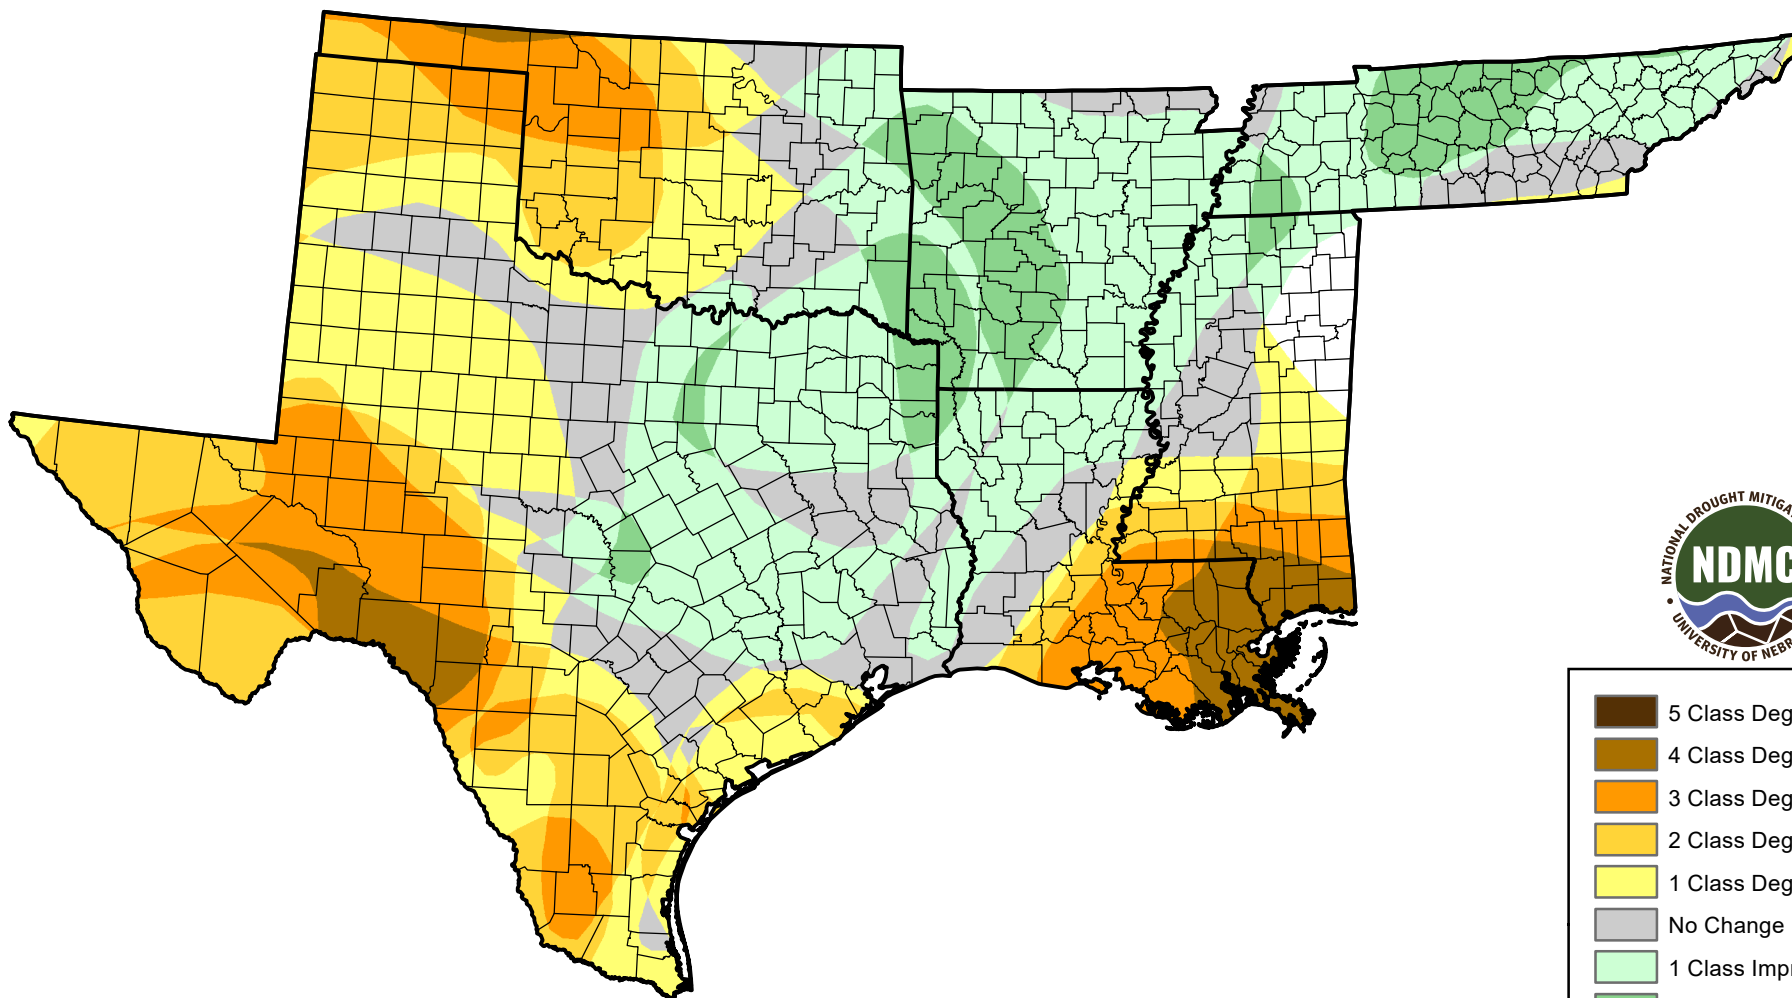

U.S. Drought Monitor Class Change - South

26 Week

June 13, 2006
compared to
December 15, 2005

droughtmonitor.unl.edu

-  5 Class Degradation
-  4 Class Degradation
-  3 Class Degradation
-  2 Class Degradation
-  1 Class Degradation
-  No Change
-  1 Class Improvement
-  2 Class Improvement
-  3 Class Improvement
-  4 Class Improvement
-  5 Class Improvement