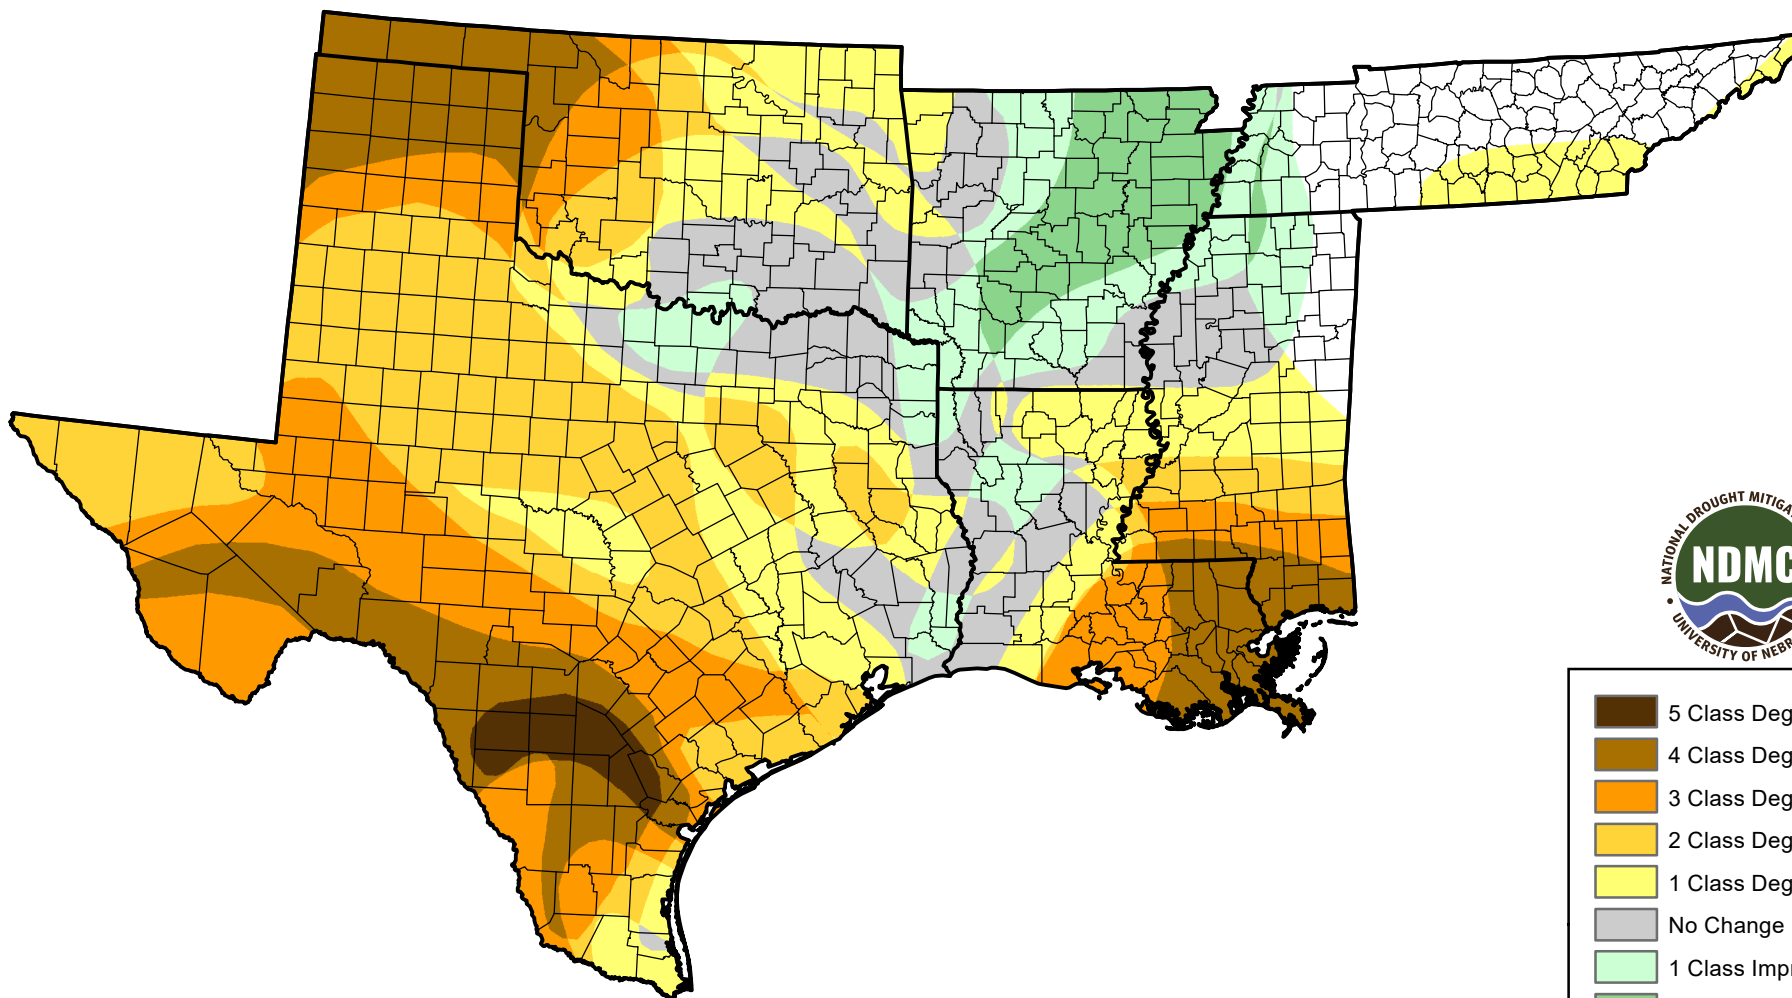

U.S. Drought Monitor Class Change - South

52 Week

June 13, 2006
compared to
June 16, 2005

droughtmonitor.unl.edu

-  5 Class Degradation
-  4 Class Degradation
-  3 Class Degradation
-  2 Class Degradation
-  1 Class Degradation
-  No Change
-  1 Class Improvement
-  2 Class Improvement
-  3 Class Improvement
-  4 Class Improvement
-  5 Class Improvement