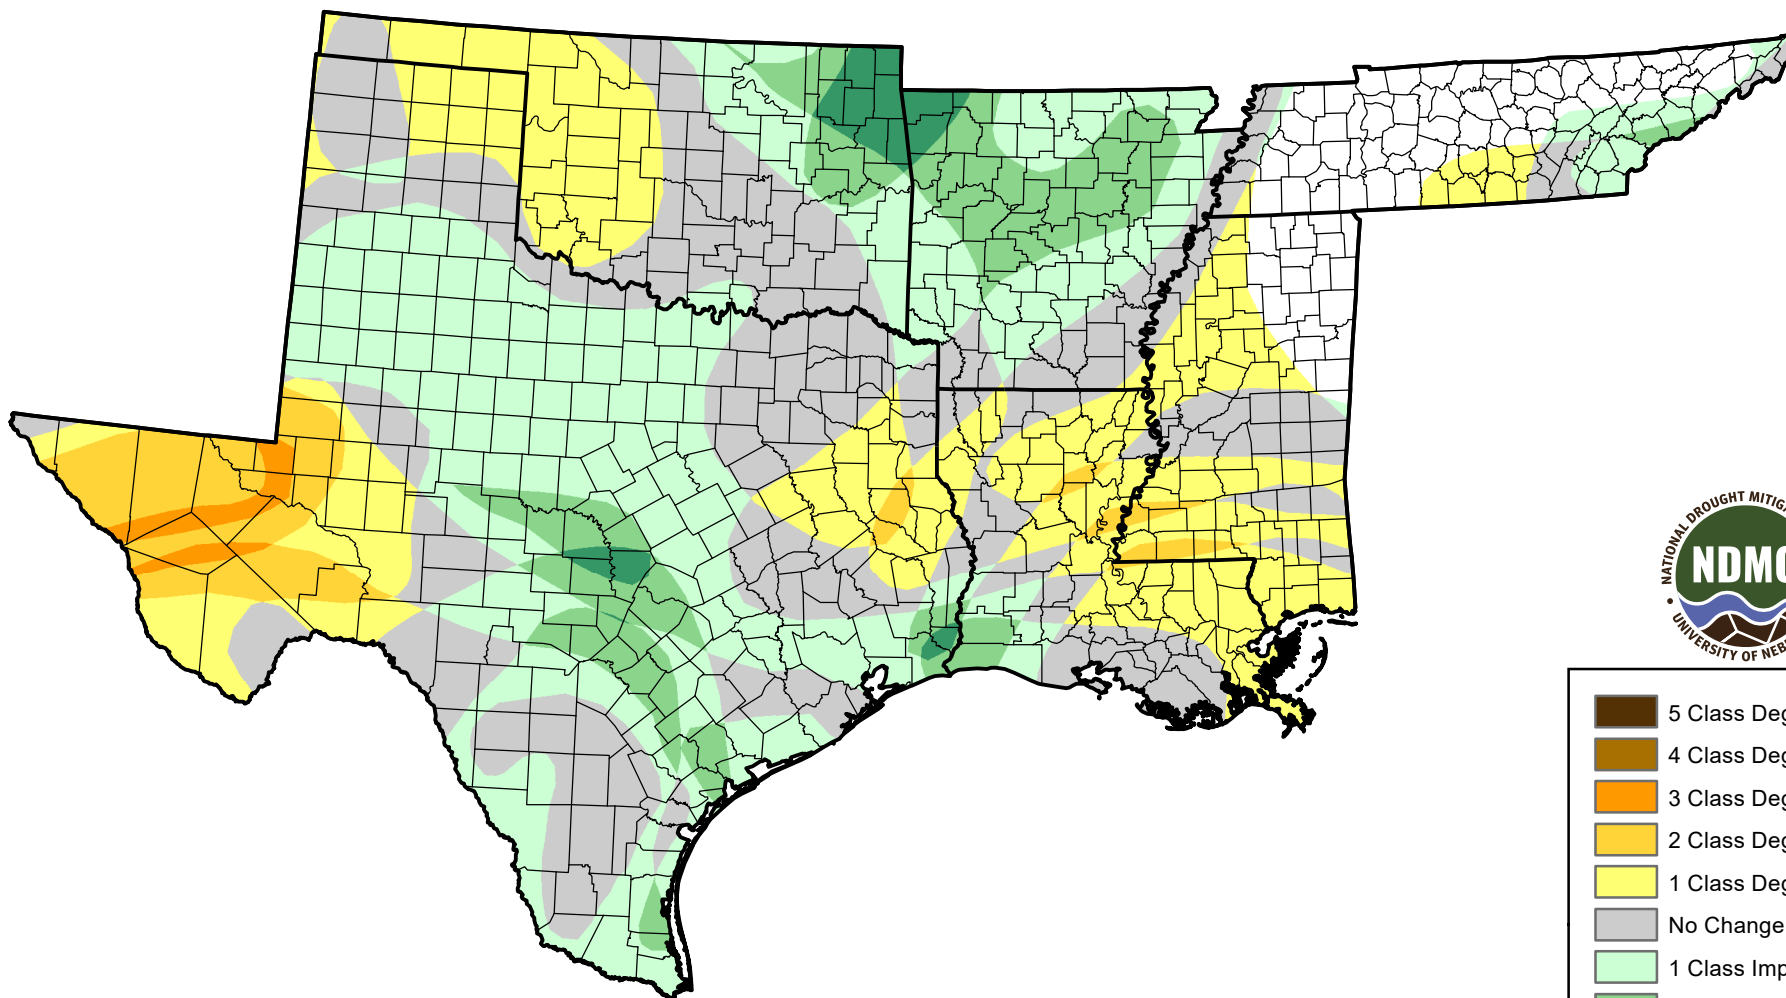

U.S. Drought Monitor Class Change - South

8 Week

June 13, 2006
compared to
April 20, 2006

droughtmonitor.unl.edu

-  5 Class Degradation
-  4 Class Degradation
-  3 Class Degradation
-  2 Class Degradation
-  1 Class Degradation
-  No Change
-  1 Class Improvement
-  2 Class Improvement
-  3 Class Improvement
-  4 Class Improvement
-  5 Class Improvement