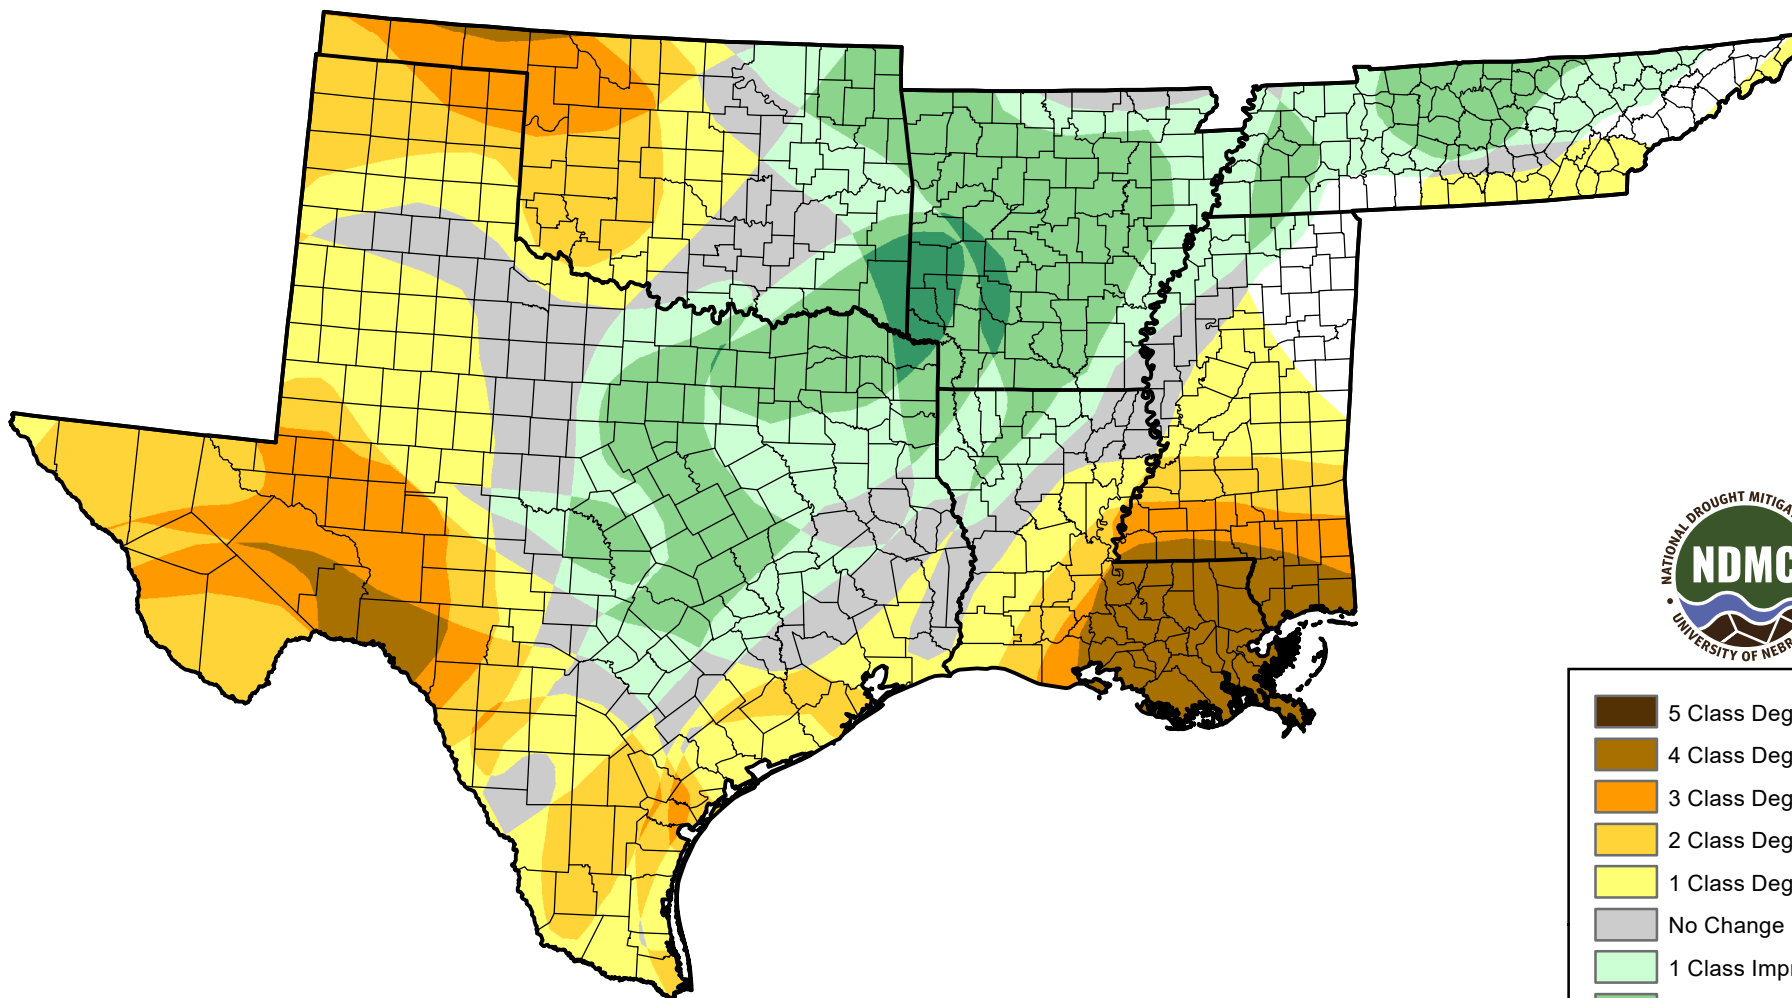

U.S. Drought Monitor Class Change - South

Start of Calendar Year

June 13, 2006
compared to
January 5, 2006

droughtmonitor.unl.edu

-  5 Class Degradation
-  4 Class Degradation
-  3 Class Degradation
-  2 Class Degradation
-  1 Class Degradation
-  No Change
-  1 Class Improvement
-  2 Class Improvement
-  3 Class Improvement
-  4 Class Improvement
-  5 Class Improvement