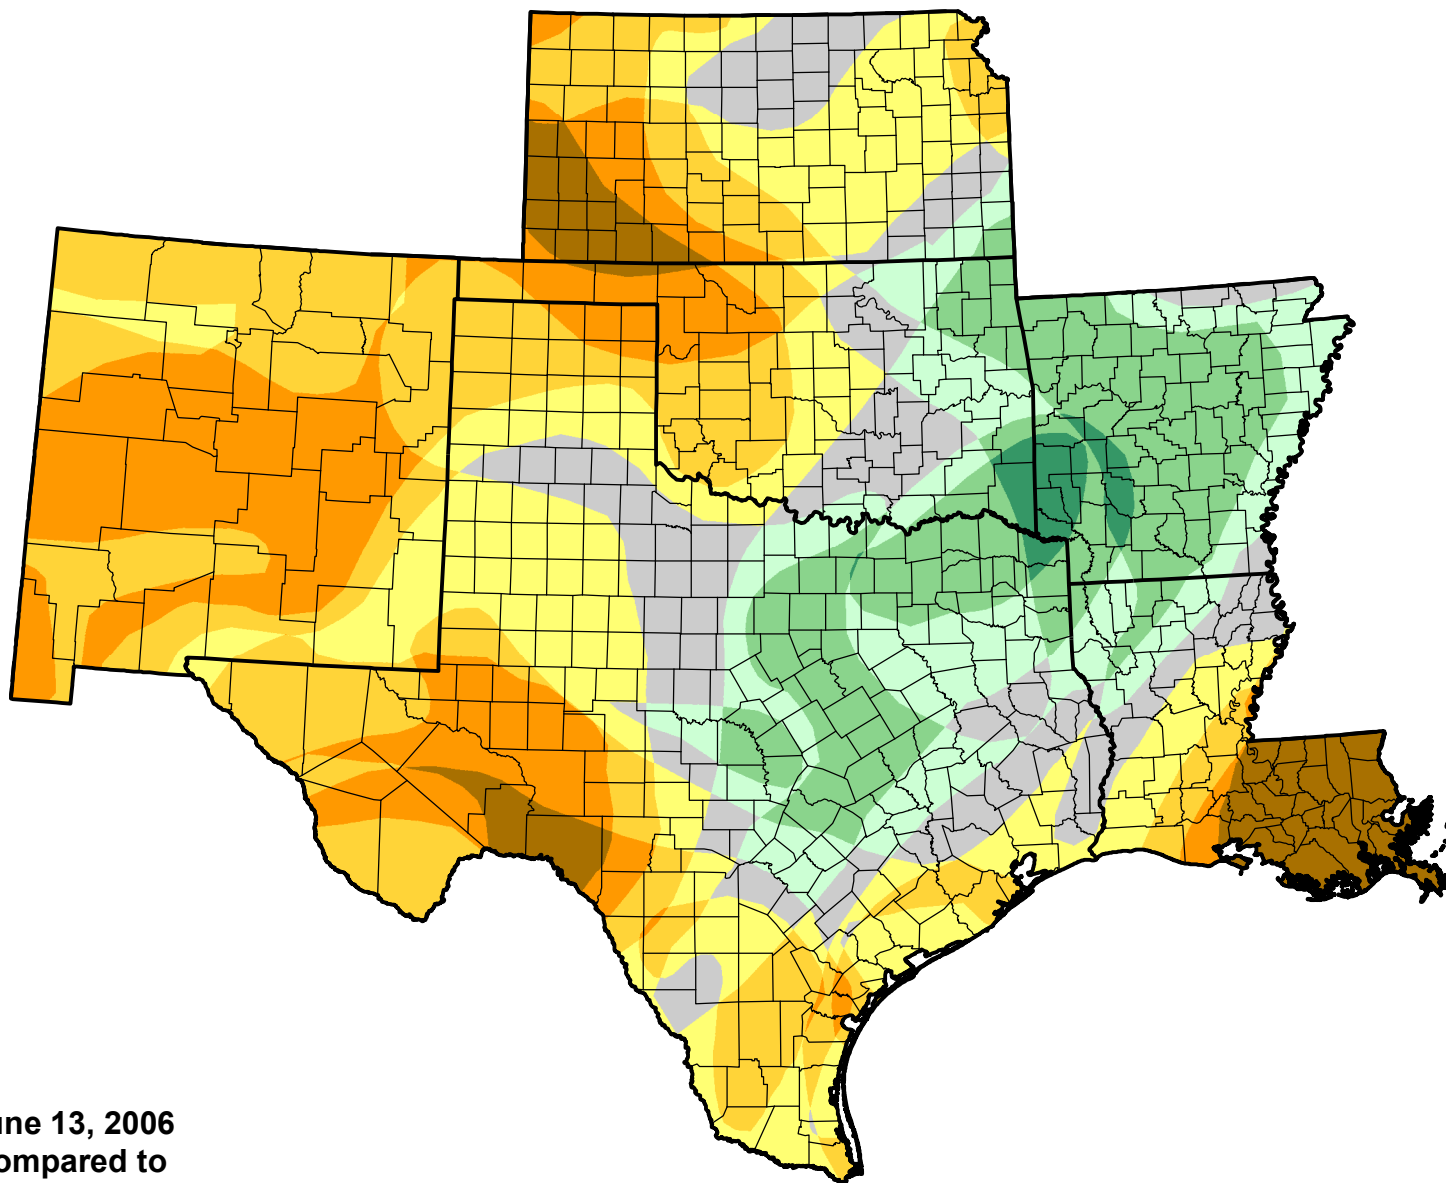

U.S. Drought Monitor Class Change - SCIPP

Start of Calendar Year

June 13, 2006
compared to
January 5, 2006

droughtmonitor.unl.edu

-  5 Class Degradation
-  4 Class Degradation
-  3 Class Degradation
-  2 Class Degradation
-  1 Class Degradation
-  No Change
-  1 Class Improvement
-  2 Class Improvement
-  3 Class Improvement
-  4 Class Improvement
-  5 Class Improvement