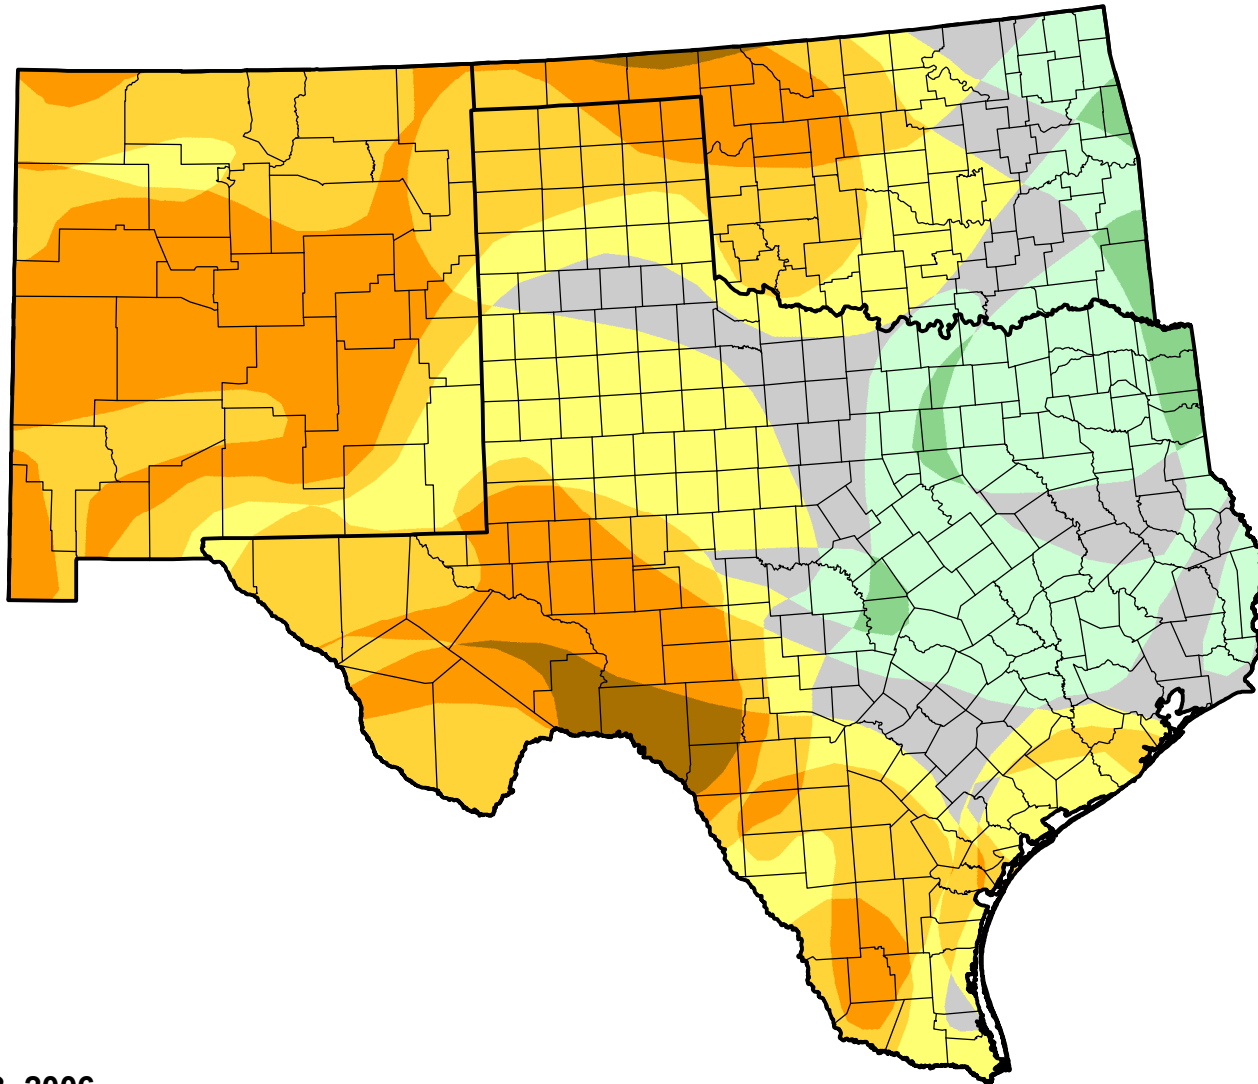

U.S. Drought Monitor Class Change - Southern Plains RDEWS

26 Week

June 13, 2006
compared to
December 15, 2005

-  5 Class Degradation
-  4 Class Degradation
-  3 Class Degradation
-  2 Class Degradation
-  1 Class Degradation
-  No Change
-  1 Class Improvement
-  2 Class Improvement
-  3 Class Improvement
-  4 Class Improvement
-  5 Class Improvement