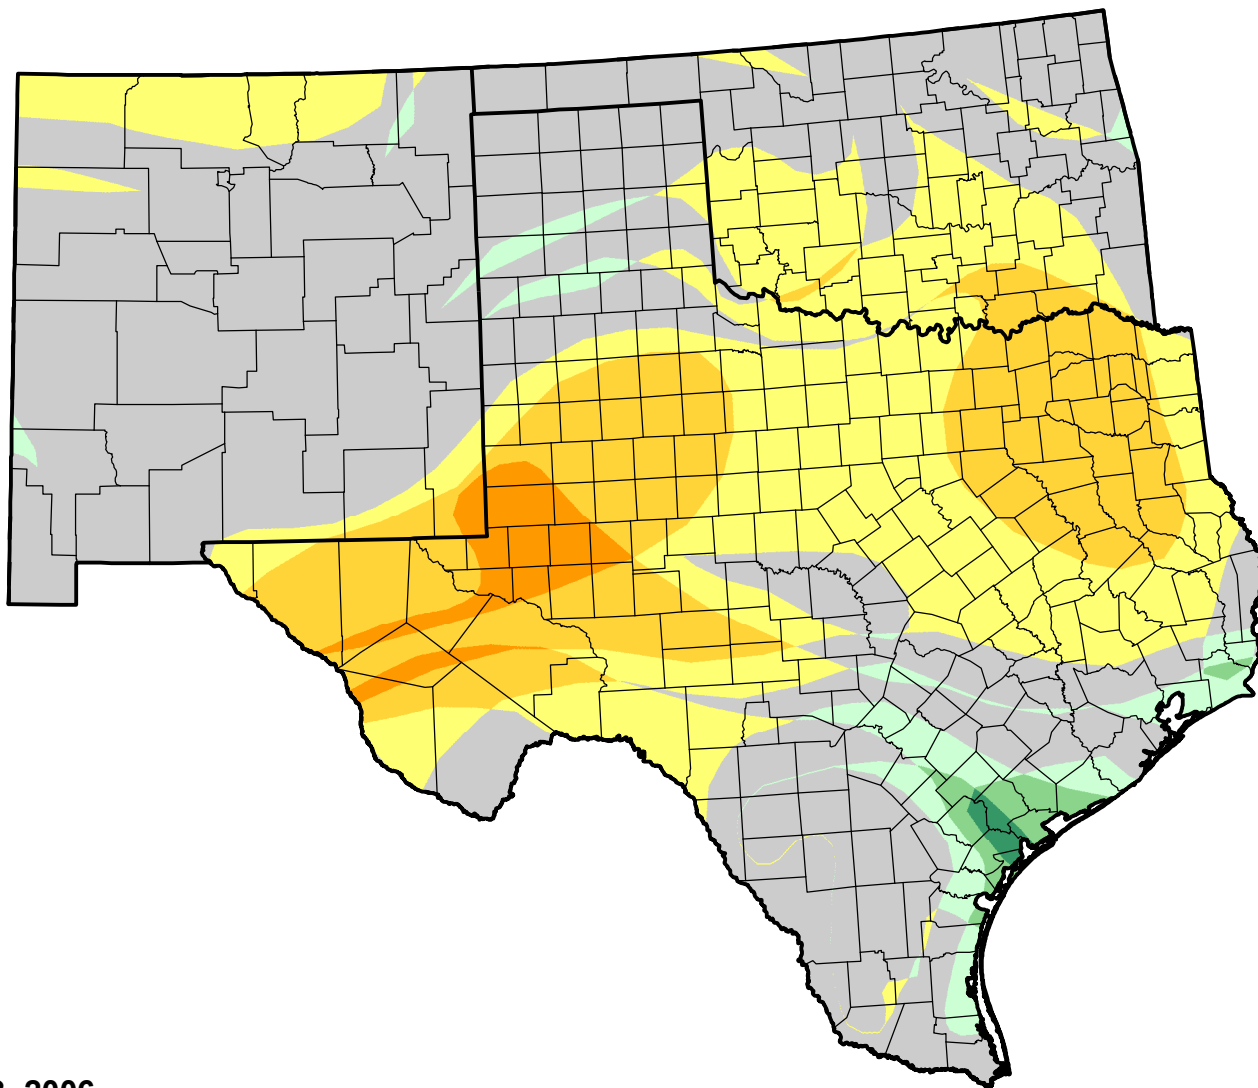

# U.S. Drought Monitor Class Change - Southern Plains RDEWS

## 4 Week

June 13, 2006  
compared to  
May 18, 2006

[droughtmonitor.unl.edu](http://droughtmonitor.unl.edu)

-  5 Class Degradation
-  4 Class Degradation
-  3 Class Degradation
-  2 Class Degradation
-  1 Class Degradation
-  No Change
-  1 Class Improvement
-  2 Class Improvement
-  3 Class Improvement
-  4 Class Improvement
-  5 Class Improvement