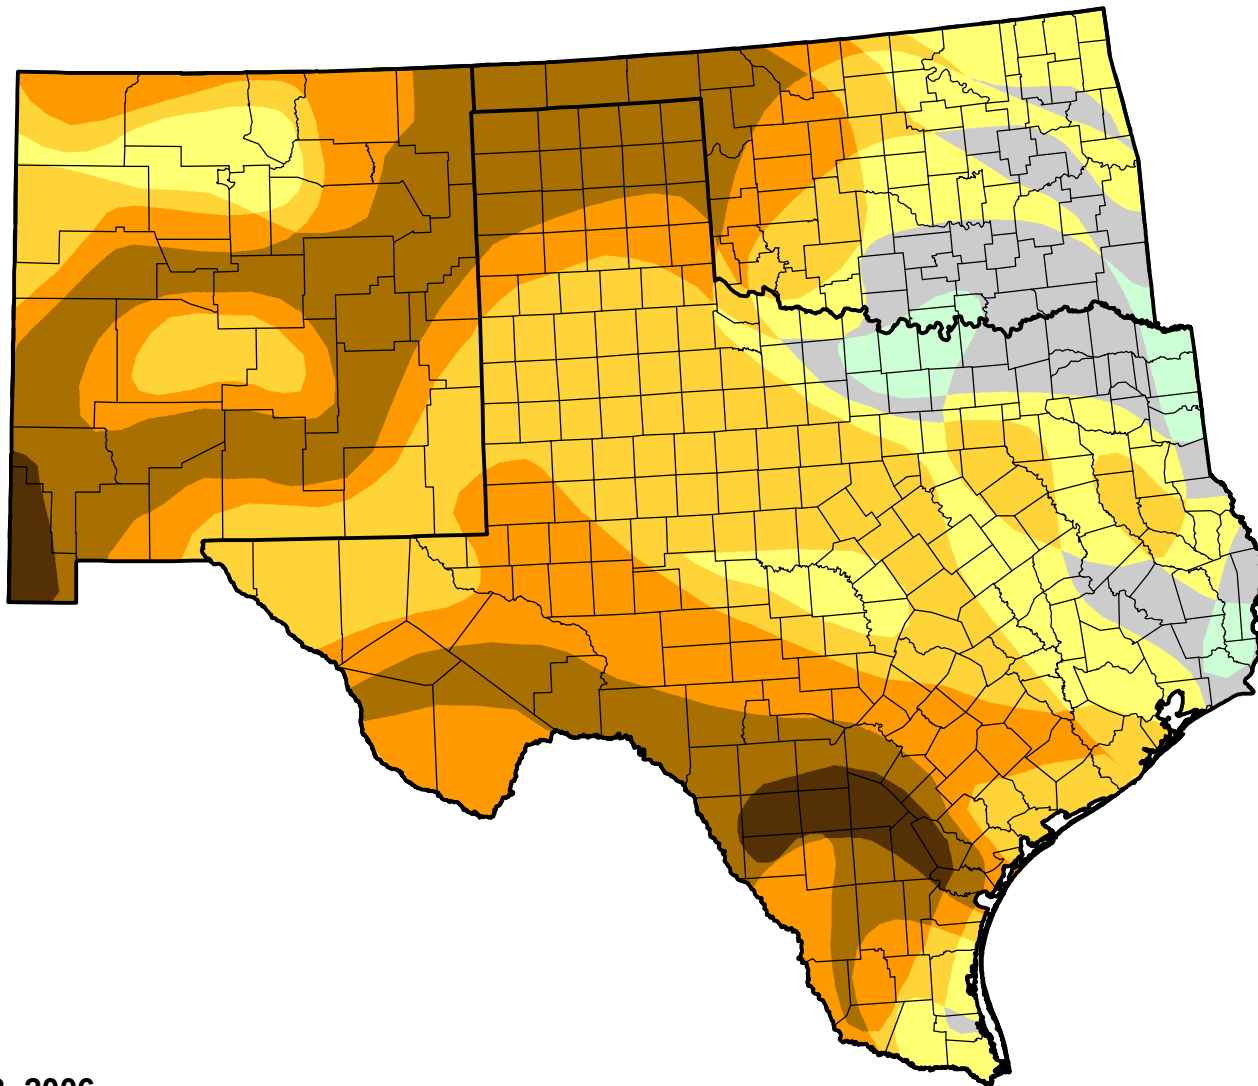

U.S. Drought Monitor Class Change - Southern Plains RDEWS

52 Week

June 13, 2006
compared to
June 16, 2005

droughtmonitor.unl.edu

-  5 Class Degradation
-  4 Class Degradation
-  3 Class Degradation
-  2 Class Degradation
-  1 Class Degradation
-  No Change
-  1 Class Improvement
-  2 Class Improvement
-  3 Class Improvement
-  4 Class Improvement
-  5 Class Improvement