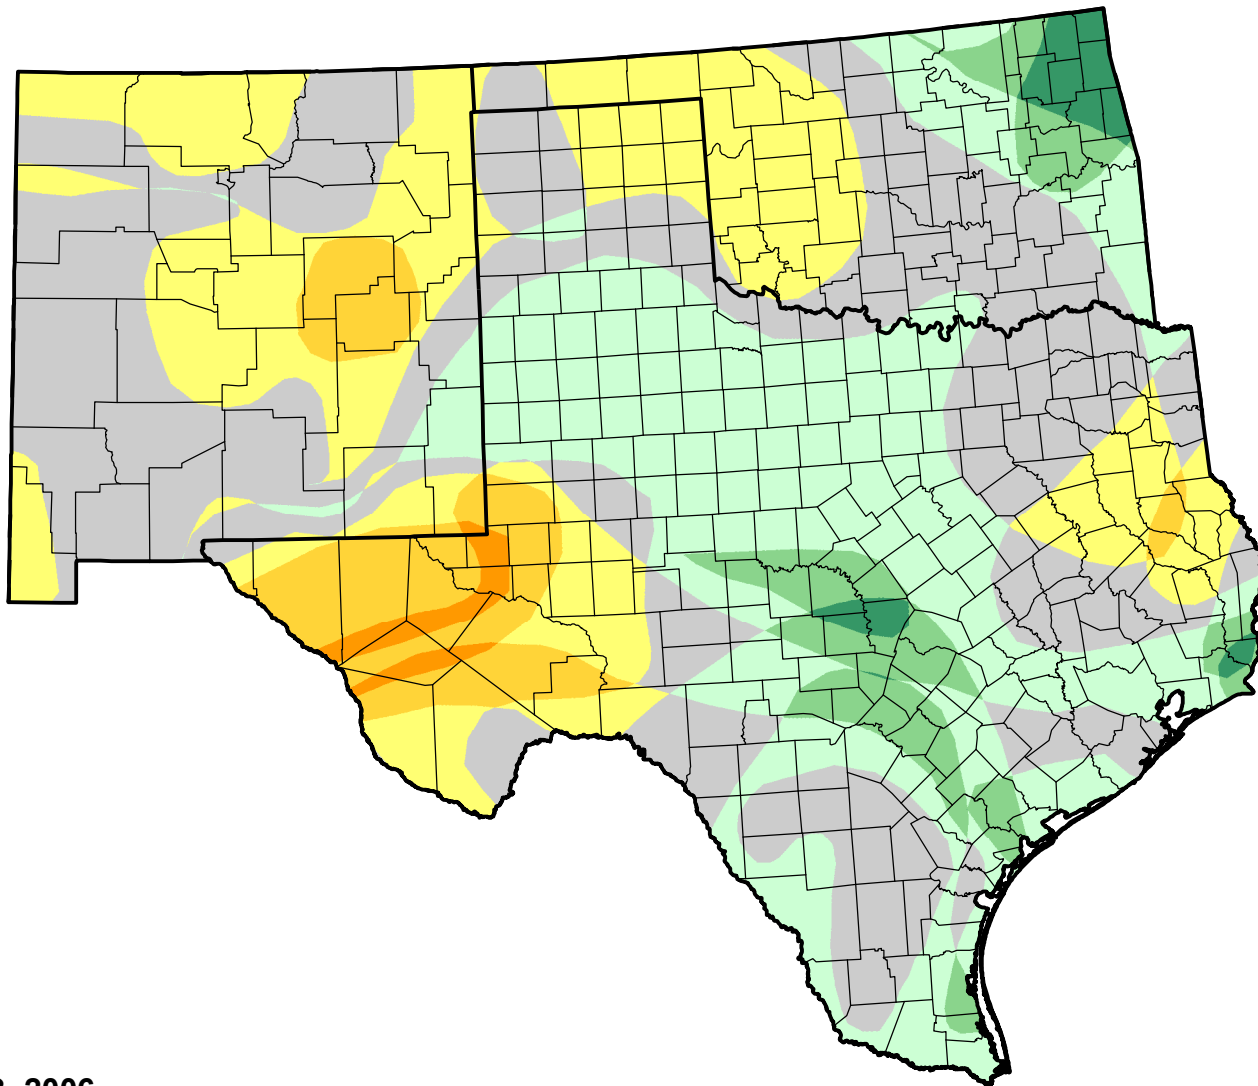

U.S. Drought Monitor Class Change - Southern Plains RDEWS

8 Week

June 13, 2006
compared to
April 20, 2006

droughtmonitor.unl.edu

- | | |
|--|---------------------|
| | 5 Class Degradation |
| | 4 Class Degradation |
| | 3 Class Degradation |
| | 2 Class Degradation |
| | 1 Class Degradation |
| | No Change |
| | 1 Class Improvement |
| | 2 Class Improvement |
| | 3 Class Improvement |
| | 4 Class Improvement |
| | 5 Class Improvement |