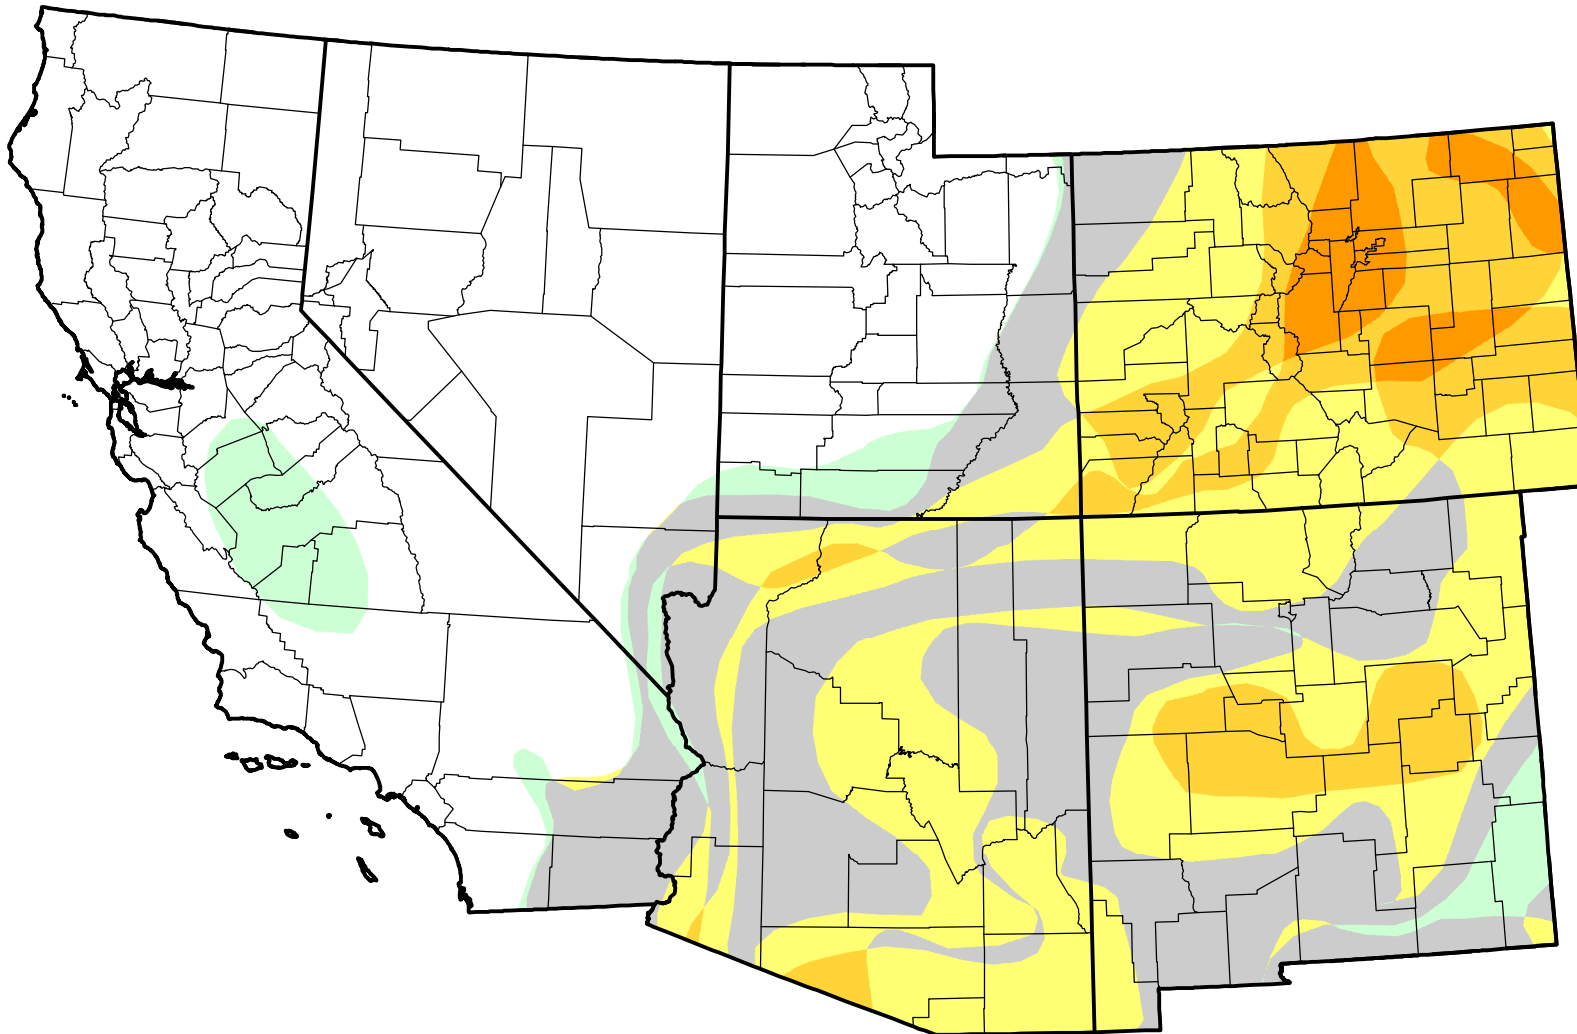

U.S. Drought Monitor Class Change - Southwest

13 Week

June 13, 2006
compared to
March 16, 2006

droughtmonitor.unl.edu

-  5 Class Degradation
-  4 Class Degradation
-  3 Class Degradation
-  2 Class Degradation
-  1 Class Degradation
-  No Change
-  1 Class Improvement
-  2 Class Improvement
-  3 Class Improvement
-  4 Class Improvement
-  5 Class Improvement