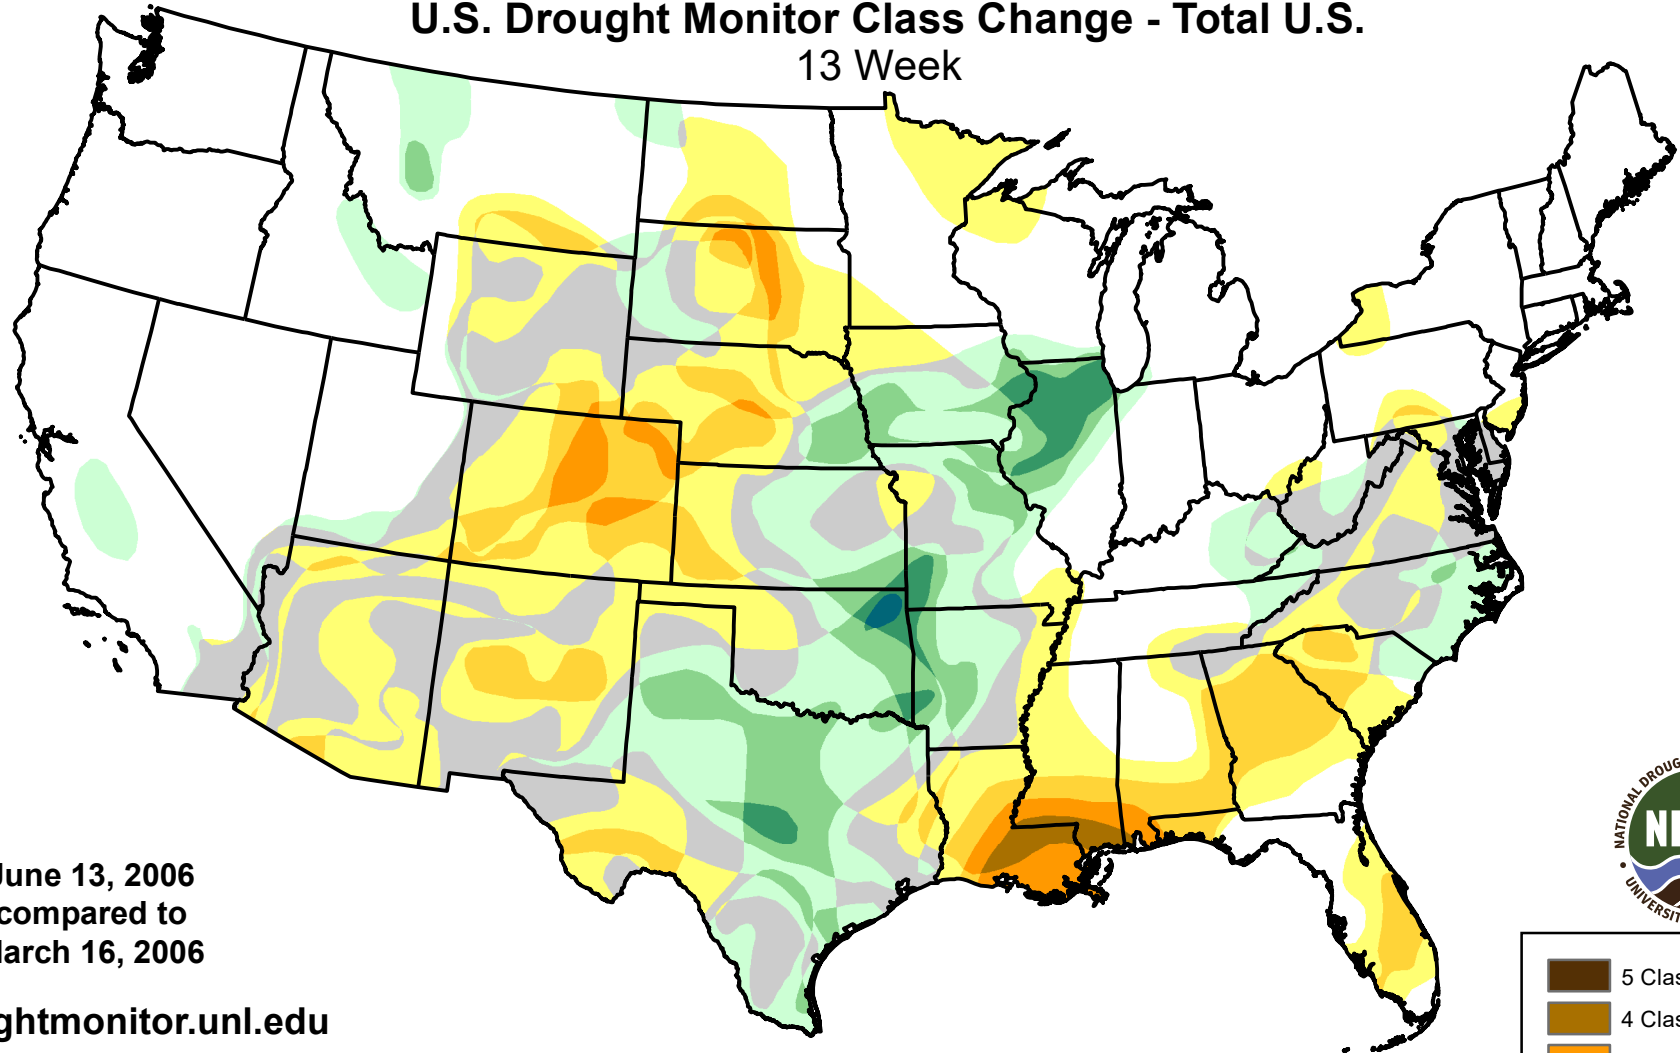

U.S. Drought Monitor Class Change - Total U.S. 13 Week

June 13, 2006
compared to
March 16, 2006

droughtmonitor.unl.edu

-  5 Class Degradation
-  4 Class Degradation
-  3 Class Degradation
-  2 Class Degradation
-  1 Class Degradation
-  No Change
-  1 Class Improvement
-  2 Class Improvement
-  3 Class Improvement
-  4 Class Improvement
-  5 Class Improvement