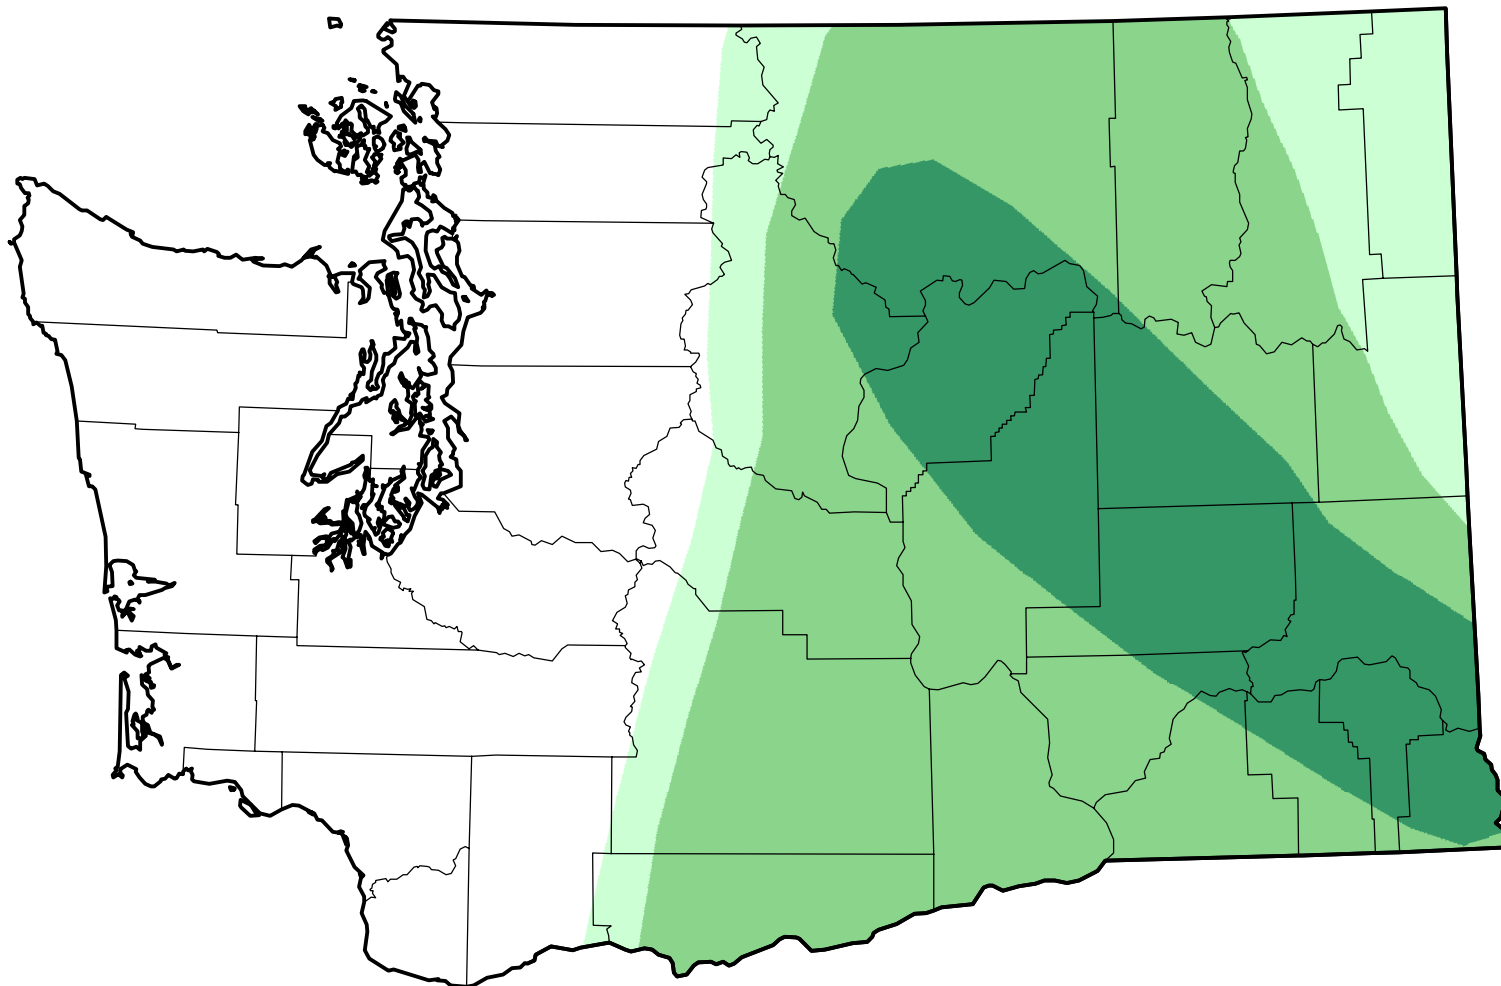

U.S. Drought Monitor Class Change - Washington

26 Week

June 13, 2006
compared to
December 15, 2005

-  5 Class Degradation
-  4 Class Degradation
-  3 Class Degradation
-  2 Class Degradation
-  1 Class Degradation
-  No Change
-  1 Class Improvement
-  2 Class Improvement
-  3 Class Improvement
-  4 Class Improvement
-  5 Class Improvement