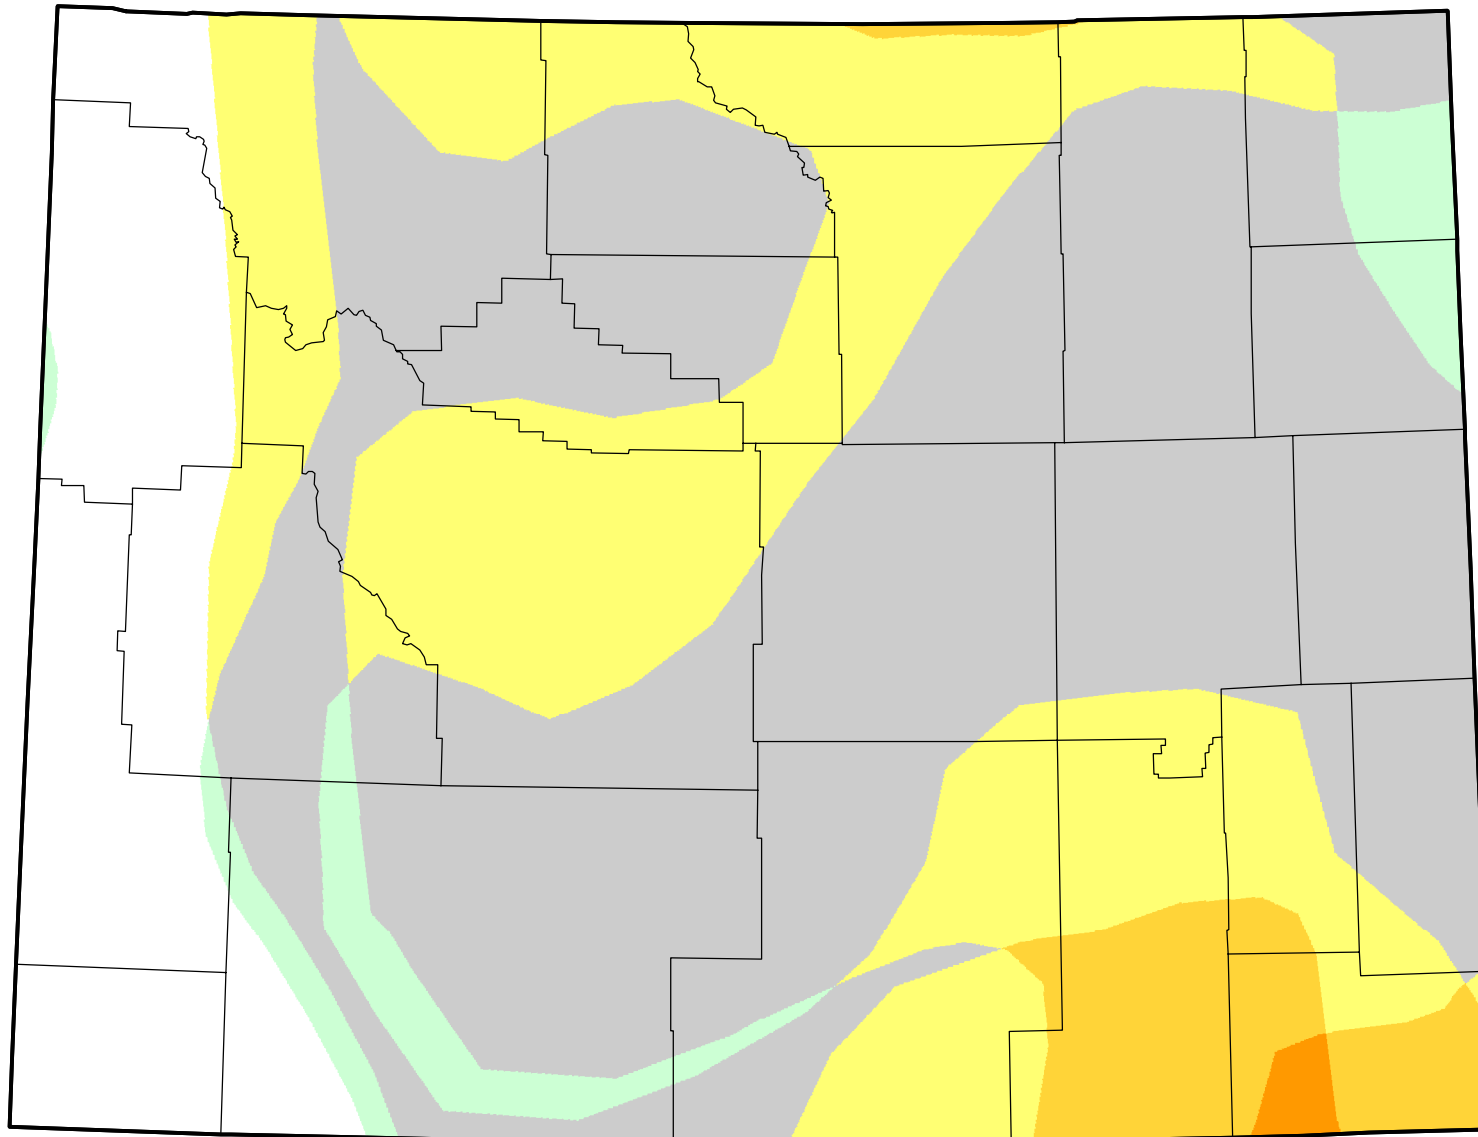

U.S. Drought Monitor Class Change - Wyoming

13 Week

June 13, 2006
compared to
March 16, 2006

droughtmonitor.unl.edu

-  5 Class Degradation
-  4 Class Degradation
-  3 Class Degradation
-  2 Class Degradation
-  1 Class Degradation
-  No Change
-  1 Class Improvement
-  2 Class Improvement
-  3 Class Improvement
-  4 Class Improvement
-  5 Class Improvement