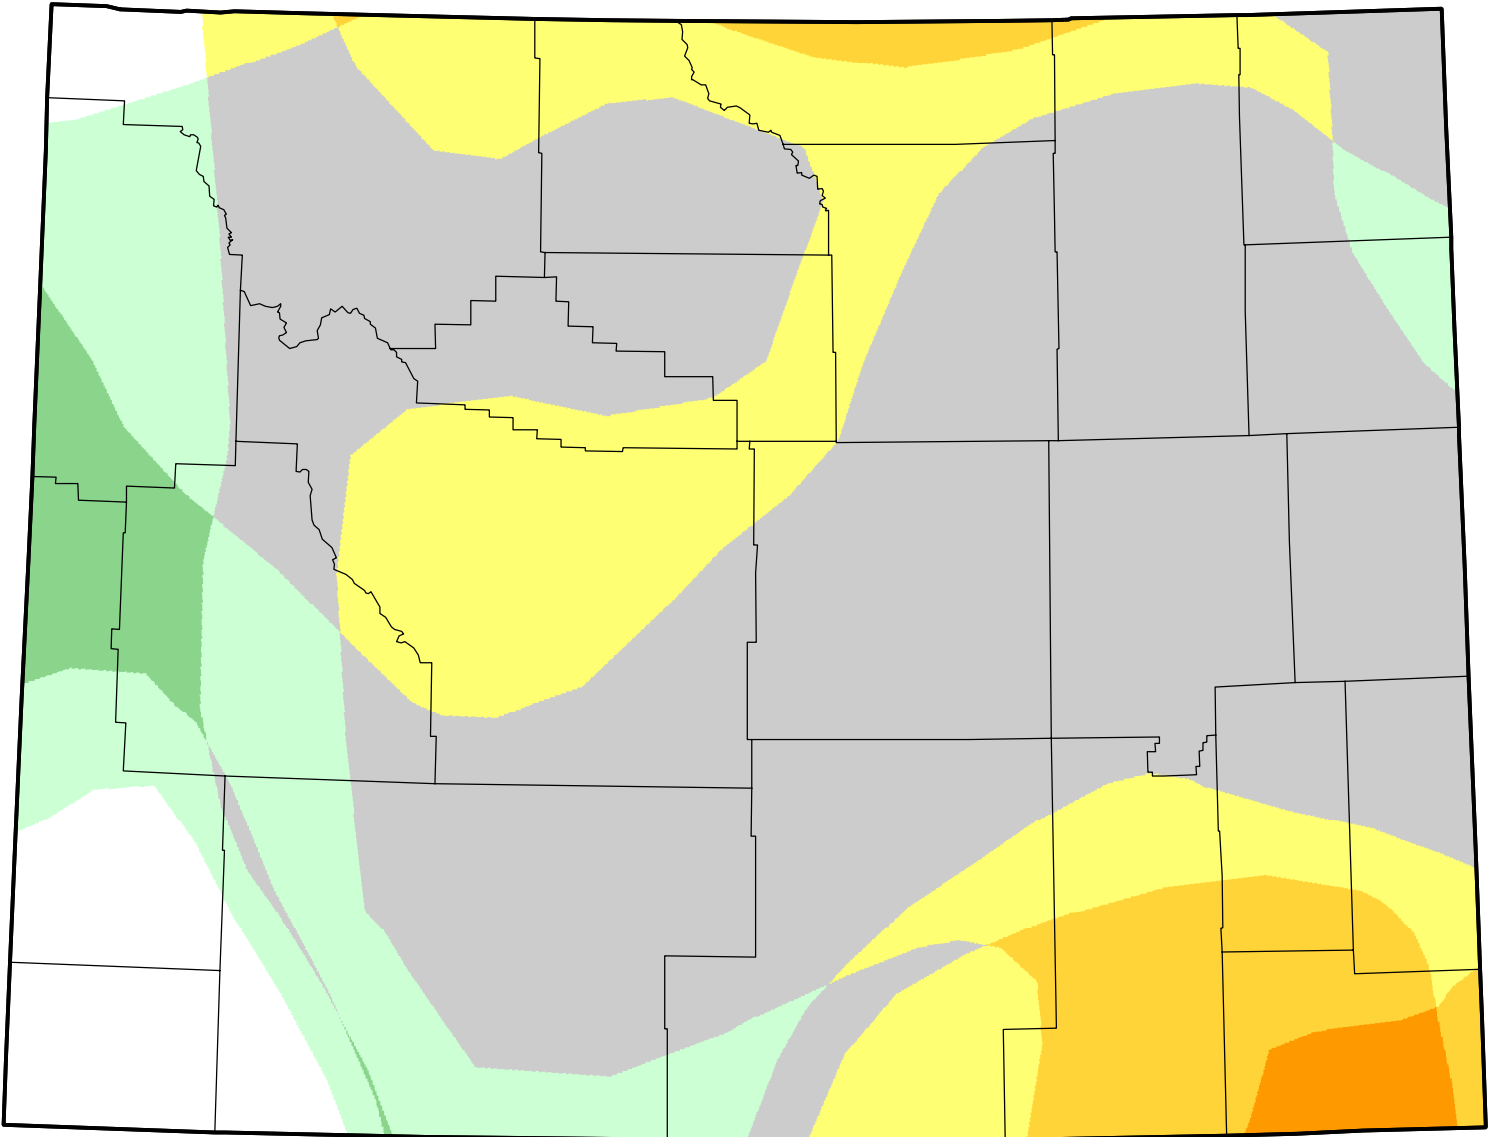

U.S. Drought Monitor Class Change - Wyoming

26 Week

June 13, 2006
compared to
December 15, 2005

droughtmonitor.unl.edu

-  5 Class Degradation
-  4 Class Degradation
-  3 Class Degradation
-  2 Class Degradation
-  1 Class Degradation
-  No Change
-  1 Class Improvement
-  2 Class Improvement
-  3 Class Improvement
-  4 Class Improvement
-  5 Class Improvement