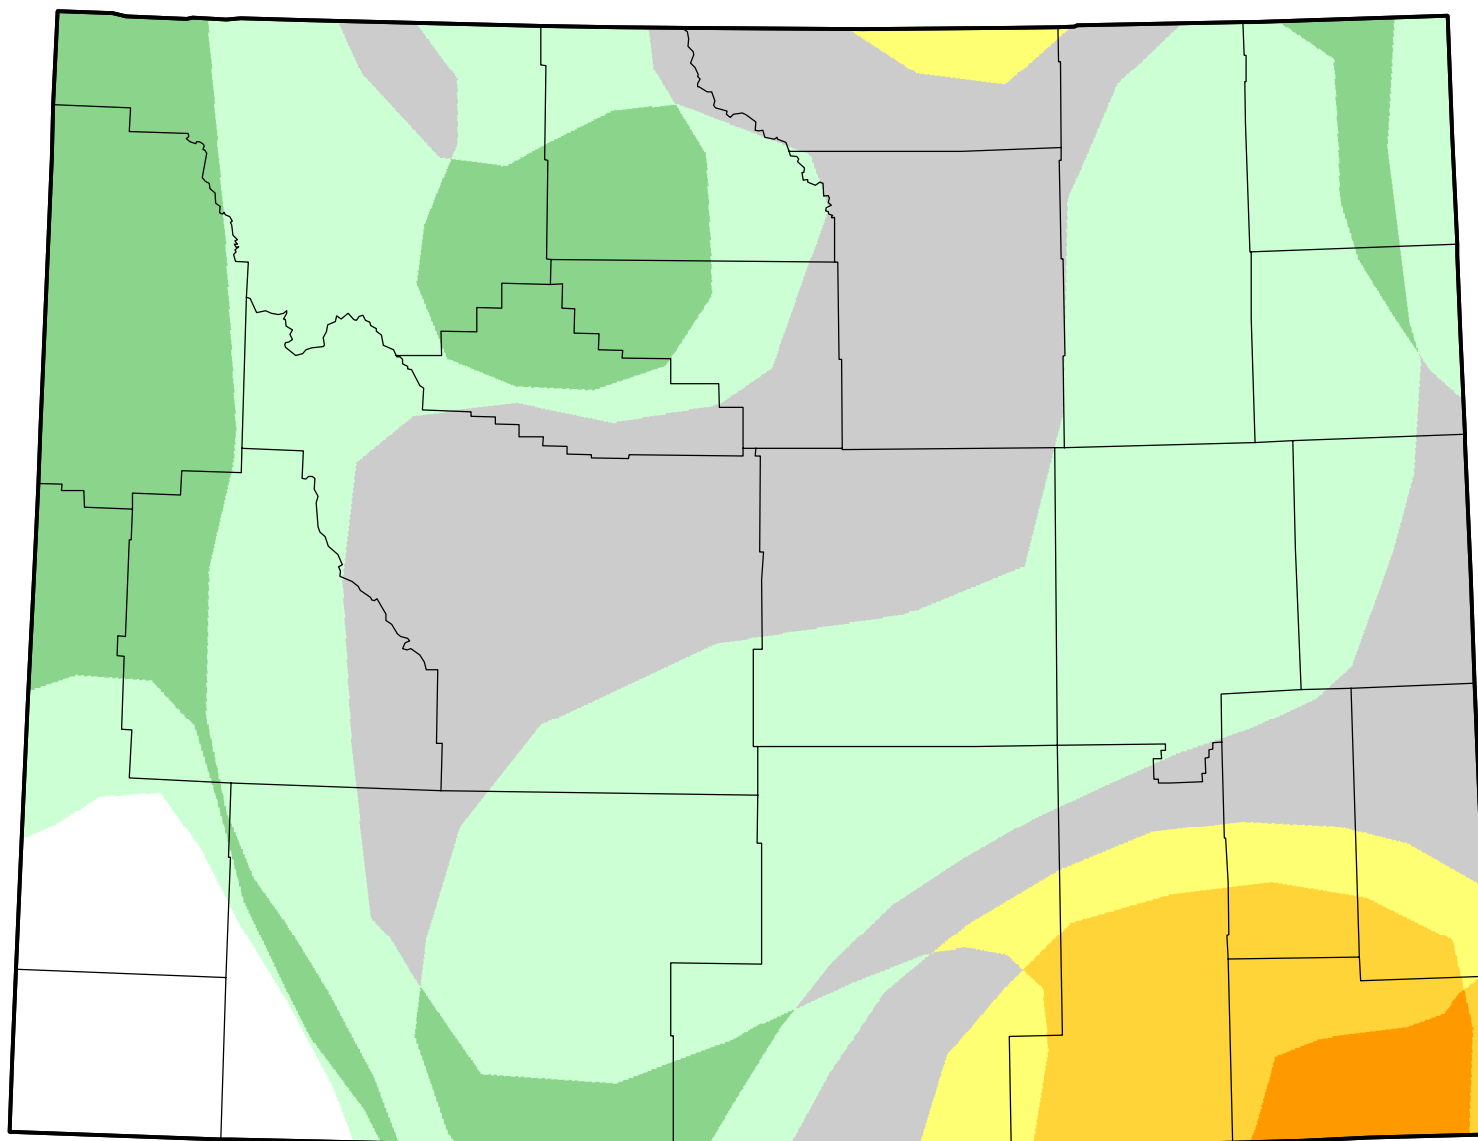

# U.S. Drought Monitor Class Change - Wyoming

## Start of Water Year

June 13, 2006  
compared to  
September 29, 2005

[droughtmonitor.unl.edu](http://droughtmonitor.unl.edu)

- 5 Class Degradation
- 4 Class Degradation
- 3 Class Degradation
- 2 Class Degradation
- 1 Class Degradation
- No Change
- 1 Class Improvement
- 2 Class Improvement
- 3 Class Improvement
- 4 Class Improvement
- 5 Class Improvement