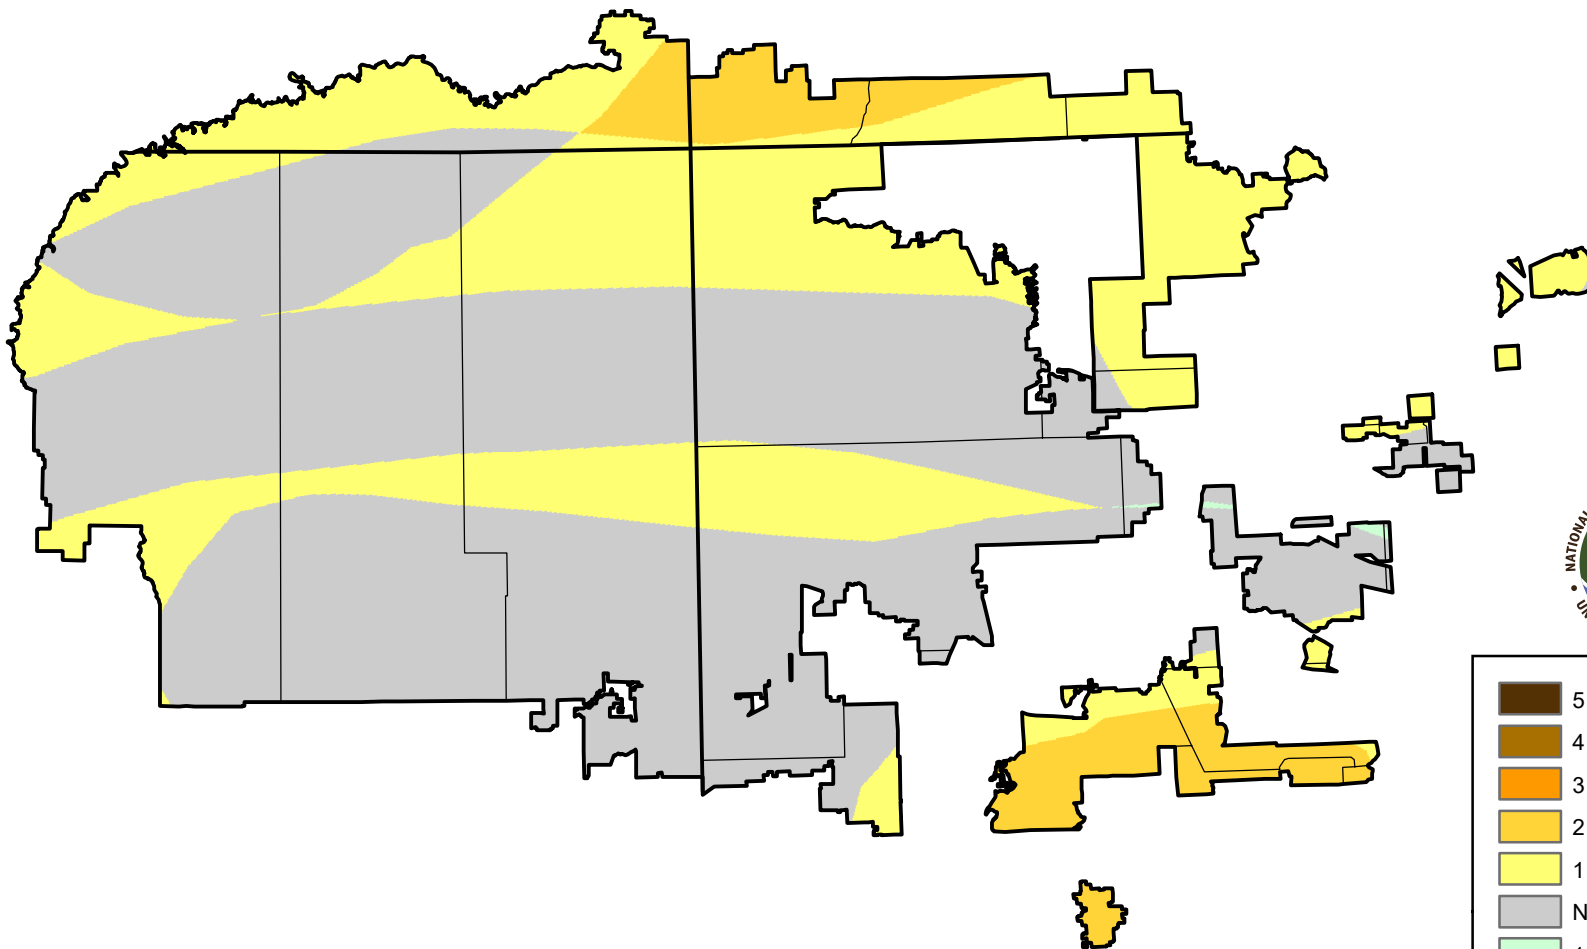

U.S. Drought Monitor Class Change - 4 Corners

13 Week

June 20, 2006
compared to
March 23, 2006

droughtmonitor.unl.edu

- 5 Class Degradation
- 4 Class Degradation
- 3 Class Degradation
- 2 Class Degradation
- 1 Class Degradation
- No Change
- 1 Class Improvement
- 2 Class Improvement
- 3 Class Improvement
- 4 Class Improvement
- 5 Class Improvement