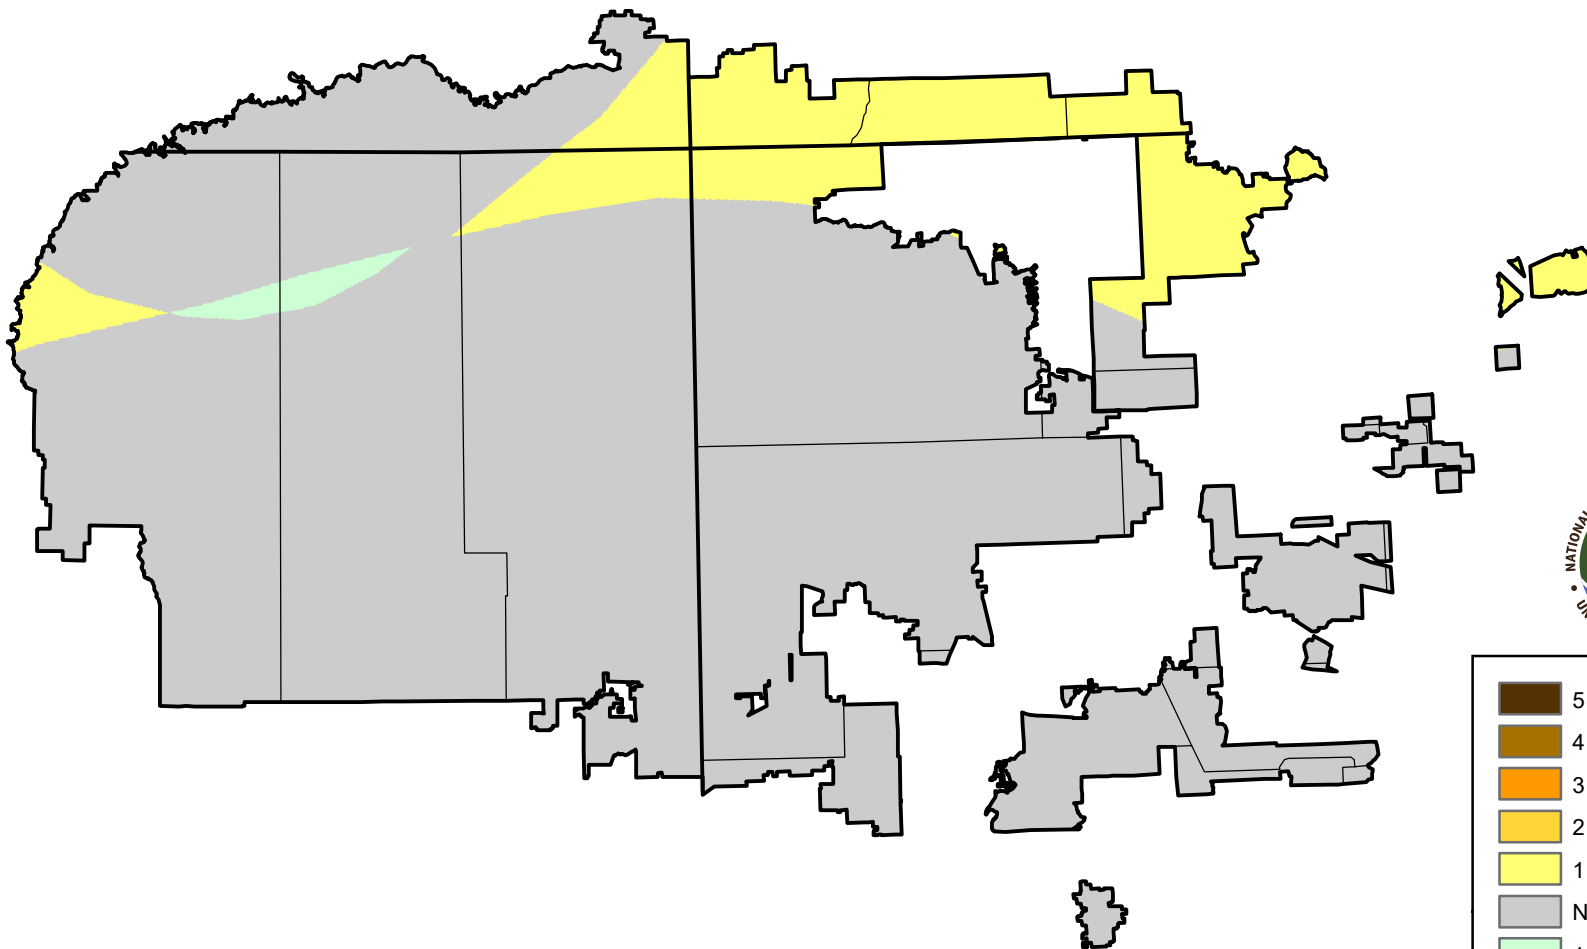

U.S. Drought Monitor Class Change - 4 Corners

4 Week

June 20, 2006
compared to
May 25, 2006

droughtmonitor.unl.edu

- | | |
|--|---------------------|
| | 5 Class Degradation |
| | 4 Class Degradation |
| | 3 Class Degradation |
| | 2 Class Degradation |
| | 1 Class Degradation |
| | No Change |
| | 1 Class Improvement |
| | 2 Class Improvement |
| | 3 Class Improvement |
| | 4 Class Improvement |
| | 5 Class Improvement |