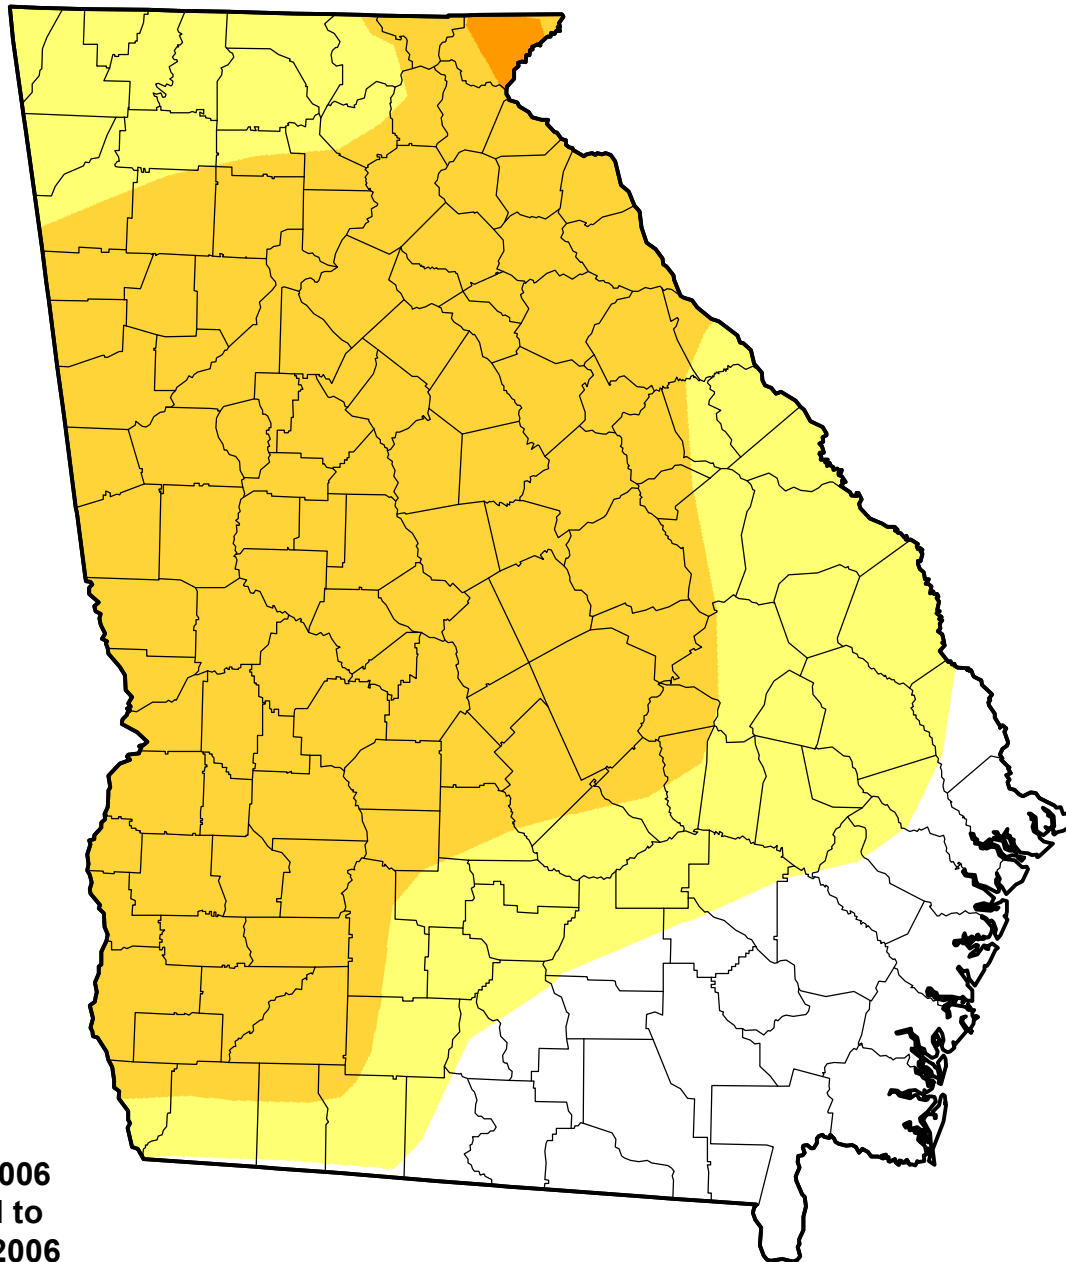

U.S. Drought Monitor Class Change - Georgia

13 Week

June 20, 2006
compared to
March 23, 2006

droughtmonitor.unl.edu

- | | |
|---|---------------------|
|  | 5 Class Degradation |
|  | 4 Class Degradation |
|  | 3 Class Degradation |
|  | 2 Class Degradation |
|  | 1 Class Degradation |
|  | No Change |
|  | 1 Class Improvement |
|  | 2 Class Improvement |
|  | 3 Class Improvement |
|  | 4 Class Improvement |
|  | 5 Class Improvement |