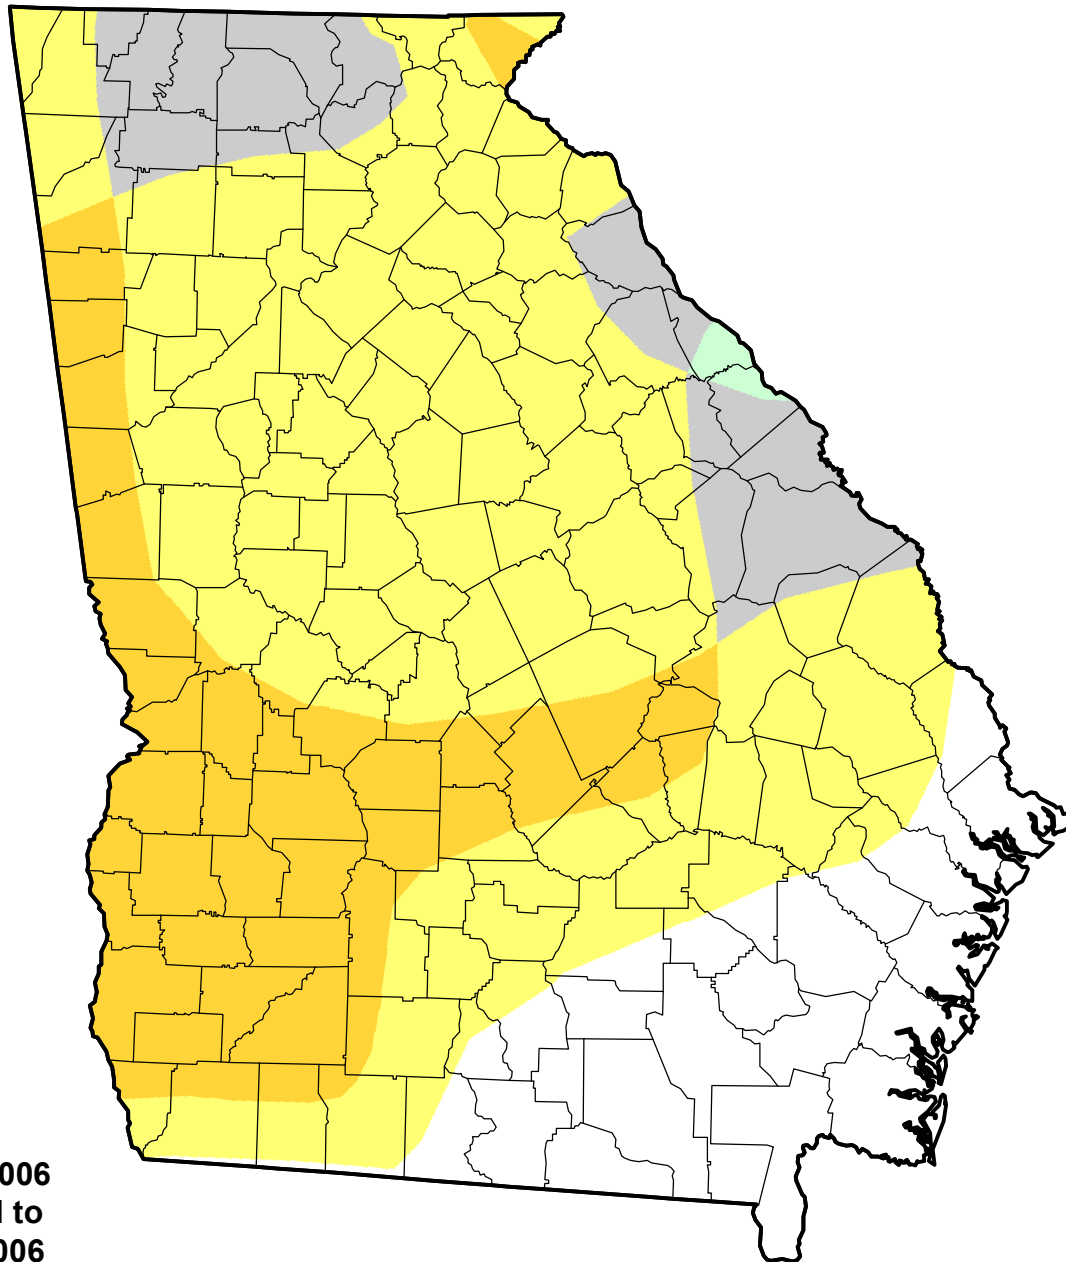

U.S. Drought Monitor Class Change - Georgia

4 Week

June 20, 2006
compared to
May 25, 2006

droughtmonitor.unl.edu

-  5 Class Degradation
-  4 Class Degradation
-  3 Class Degradation
-  2 Class Degradation
-  1 Class Degradation
-  No Change
-  1 Class Improvement
-  2 Class Improvement
-  3 Class Improvement
-  4 Class Improvement
-  5 Class Improvement