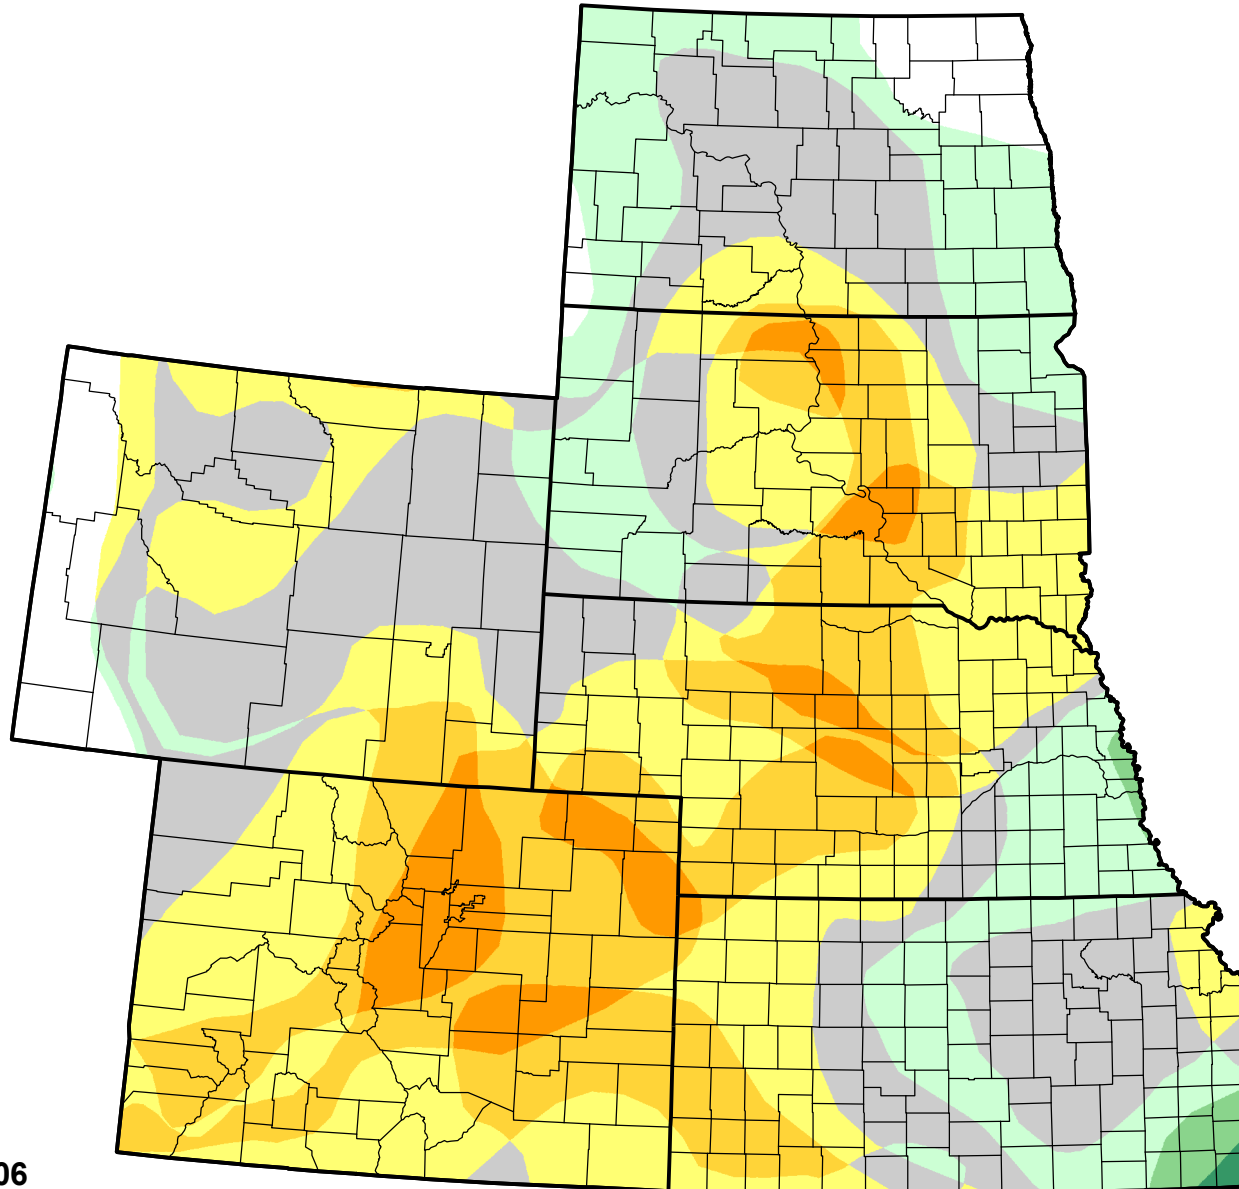

U.S. Drought Monitor Class Change - High Plains

13 Week

June 20, 2006
compared to
March 23, 2006

-  5 Class Degradation
-  4 Class Degradation
-  3 Class Degradation
-  2 Class Degradation
-  1 Class Degradation
-  No Change
-  1 Class Improvement
-  2 Class Improvement
-  3 Class Improvement
-  4 Class Improvement
-  5 Class Improvement