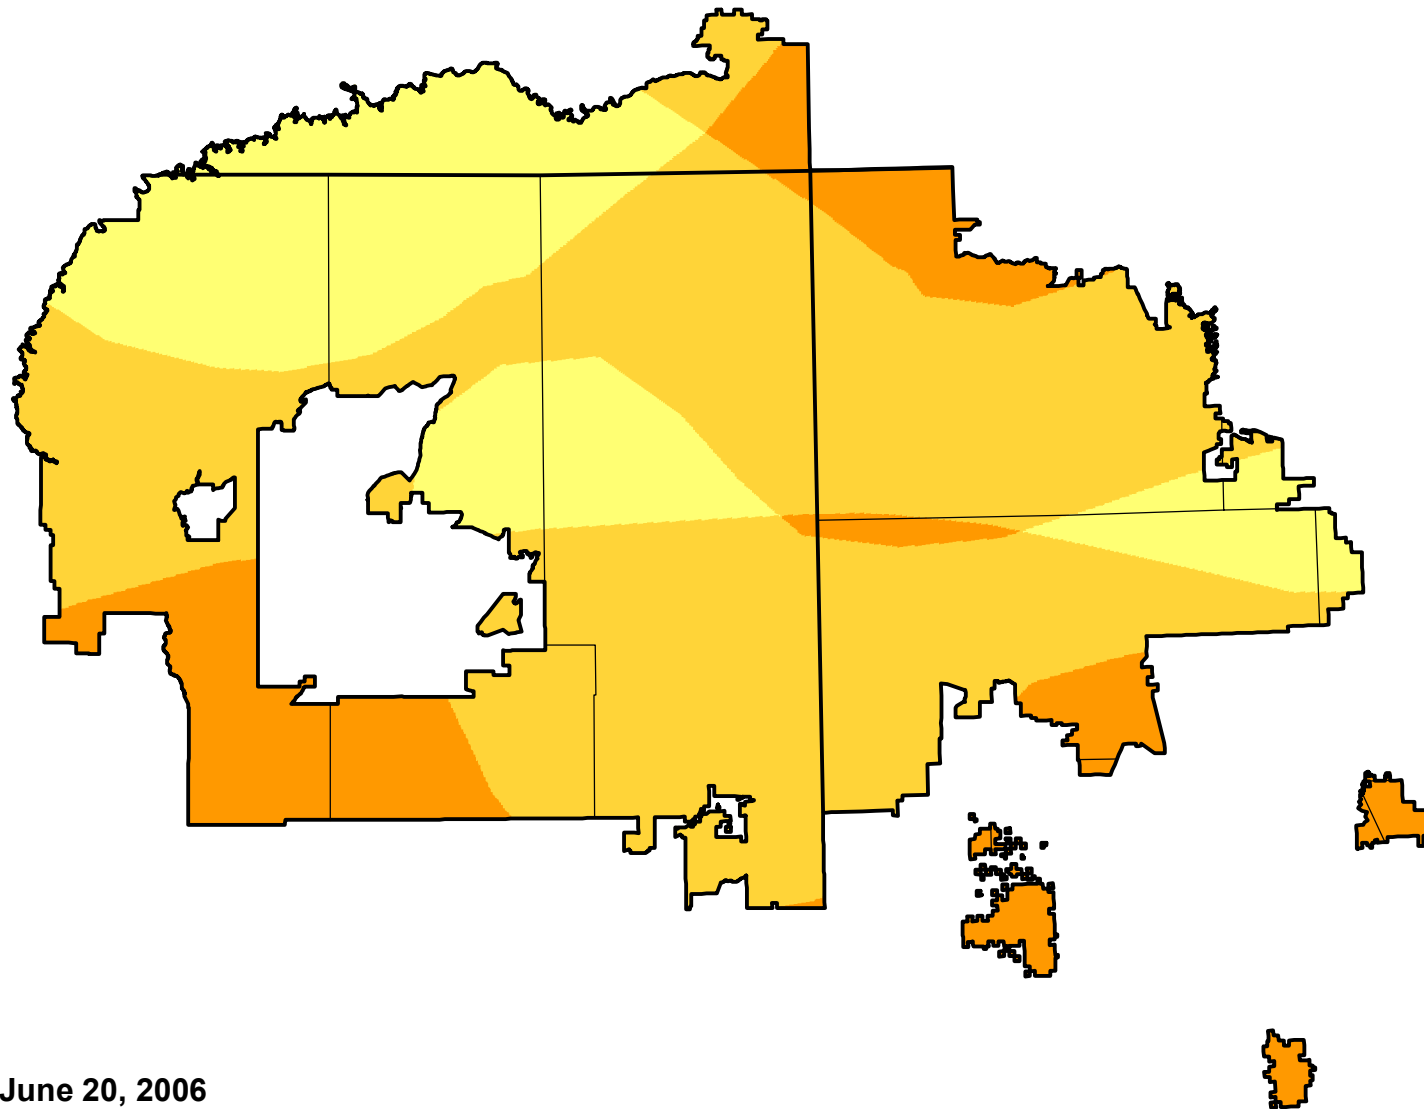

U.S. Drought Monitor Class Change - Navajo

26 Week

June 20, 2006
compared to
December 22, 2005

droughtmonitor.unl.edu

- | | |
|---|---------------------|
|  | 5 Class Degradation |
|  | 4 Class Degradation |
|  | 3 Class Degradation |
|  | 2 Class Degradation |
|  | 1 Class Degradation |
|  | No Change |
|  | 1 Class Improvement |
|  | 2 Class Improvement |
|  | 3 Class Improvement |
|  | 4 Class Improvement |
|  | 5 Class Improvement |