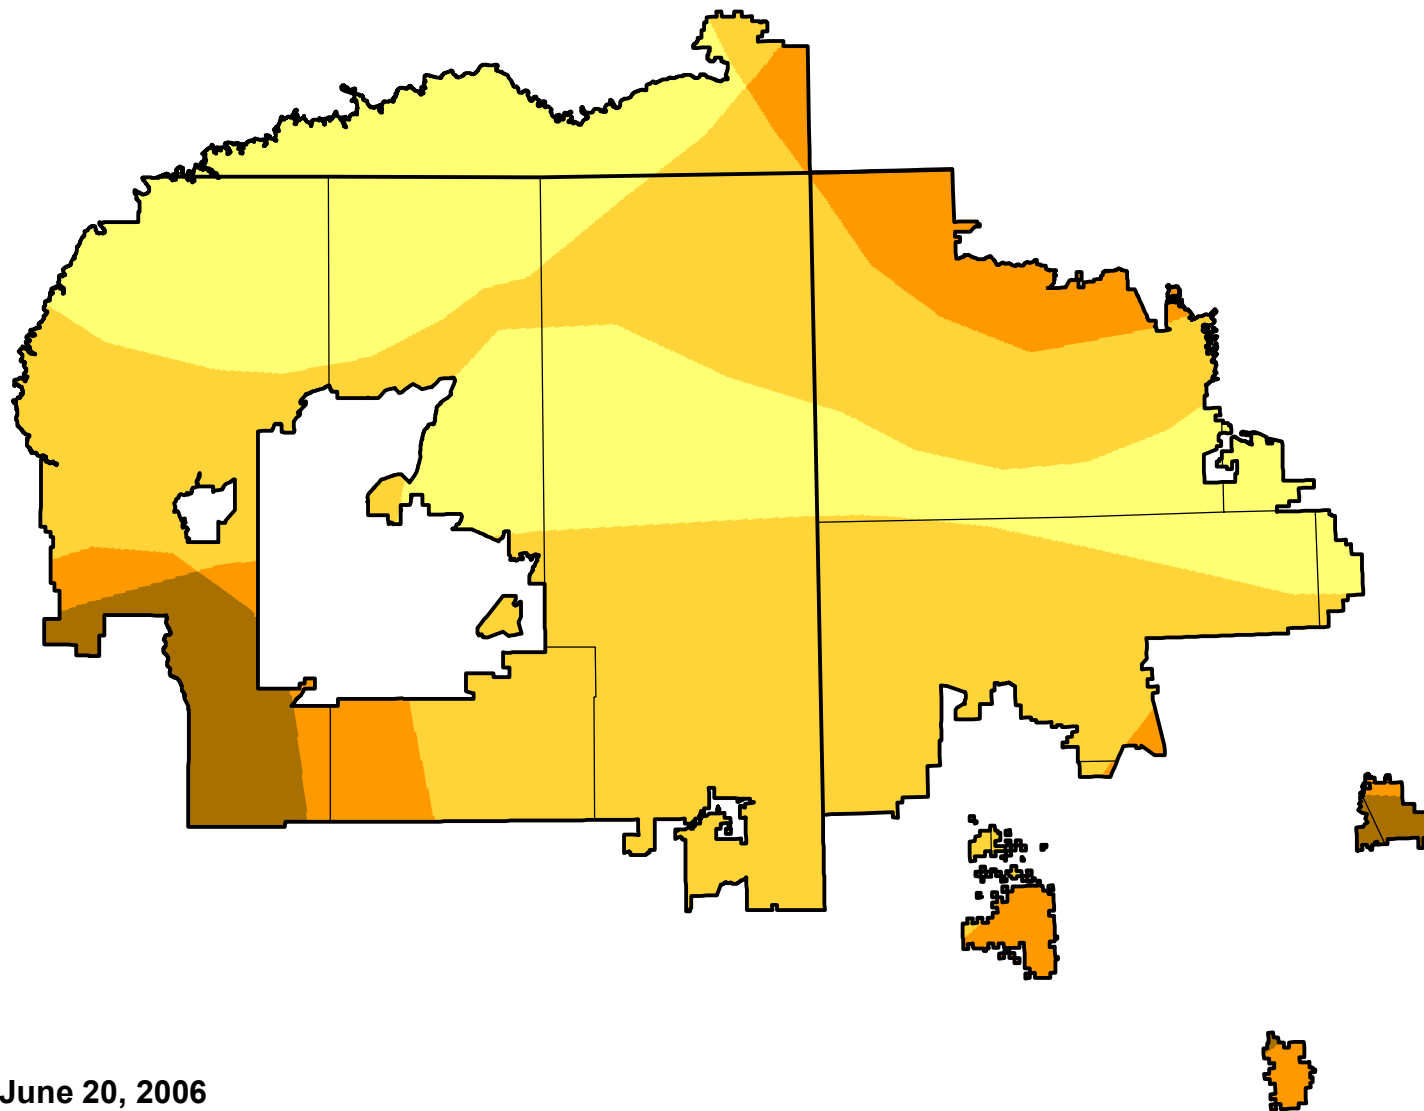

U.S. Drought Monitor Class Change - Navajo

52 Week

June 20, 2006
compared to
June 23, 2005

droughtmonitor.unl.edu

-  5 Class Degradation
-  4 Class Degradation
-  3 Class Degradation
-  2 Class Degradation
-  1 Class Degradation
-  No Change
-  1 Class Improvement
-  2 Class Improvement
-  3 Class Improvement
-  4 Class Improvement
-  5 Class Improvement