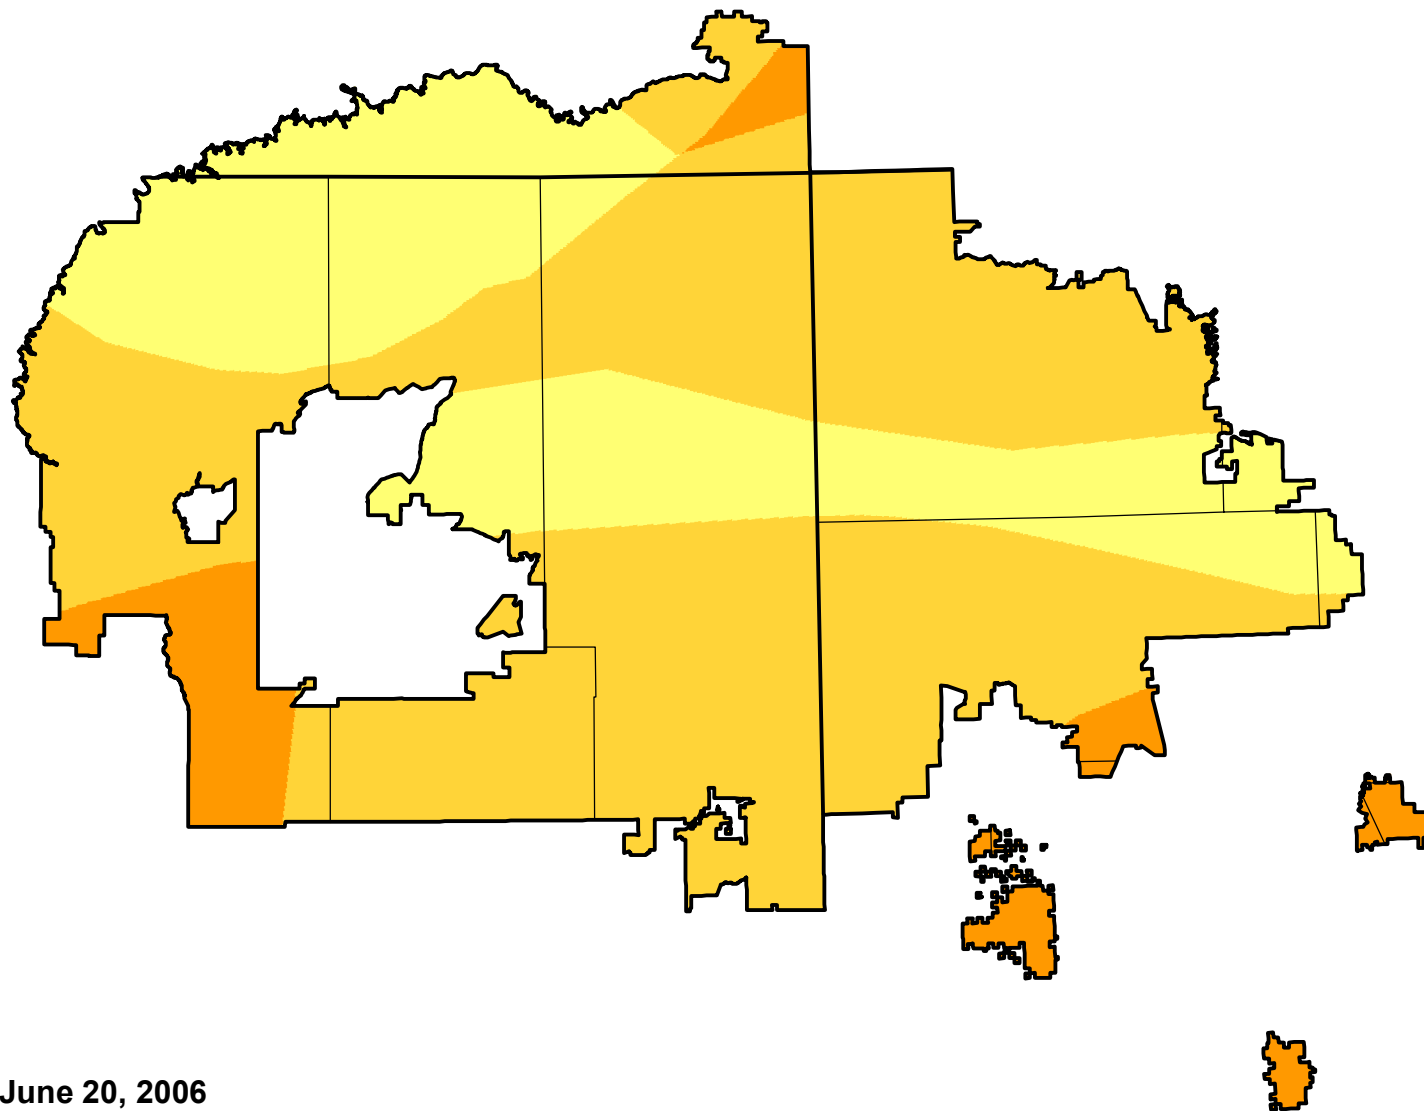

U.S. Drought Monitor Class Change - Navajo

Start of Calendar Year

June 20, 2006
compared to
January 5, 2006

droughtmonitor.unl.edu

- 5 Class Degradation
- 4 Class Degradation
- 3 Class Degradation
- 2 Class Degradation
- 1 Class Degradation
- No Change
- 1 Class Improvement
- 2 Class Improvement
- 3 Class Improvement
- 4 Class Improvement
- 5 Class Improvement