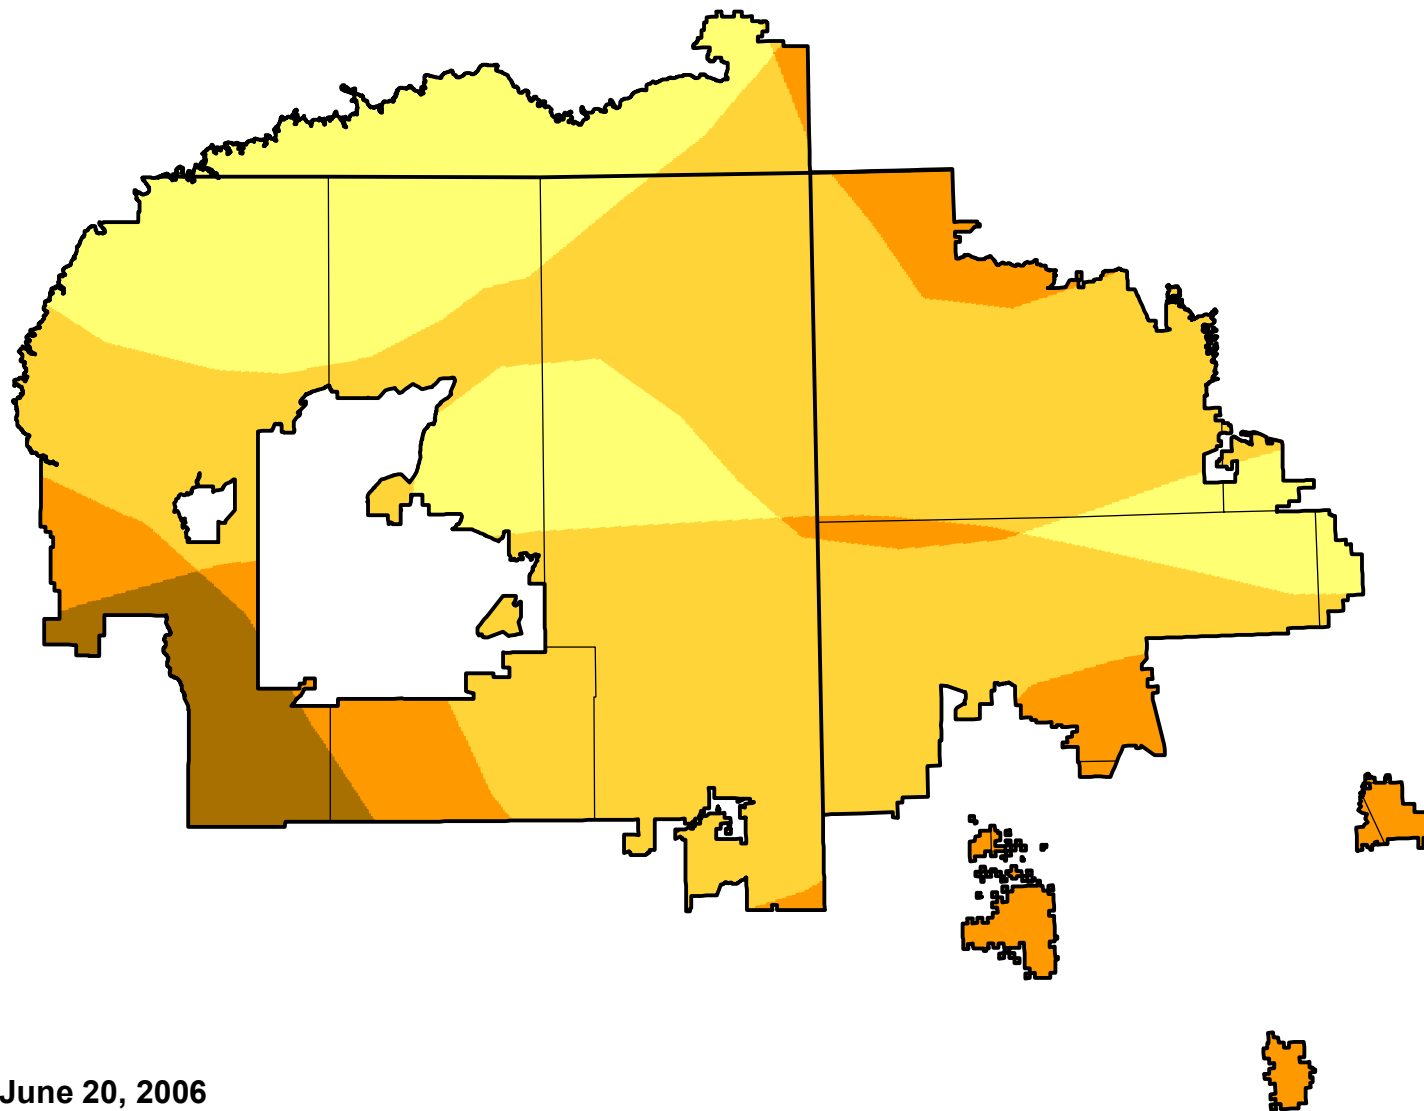

# U.S. Drought Monitor Class Change - Navajo

Start of Water Year

June 20, 2006  
compared to  
September 29, 2005

[droughtmonitor.unl.edu](http://droughtmonitor.unl.edu)

-  5 Class Degradation
-  4 Class Degradation
-  3 Class Degradation
-  2 Class Degradation
-  1 Class Degradation
-  No Change
-  1 Class Improvement
-  2 Class Improvement
-  3 Class Improvement
-  4 Class Improvement
-  5 Class Improvement