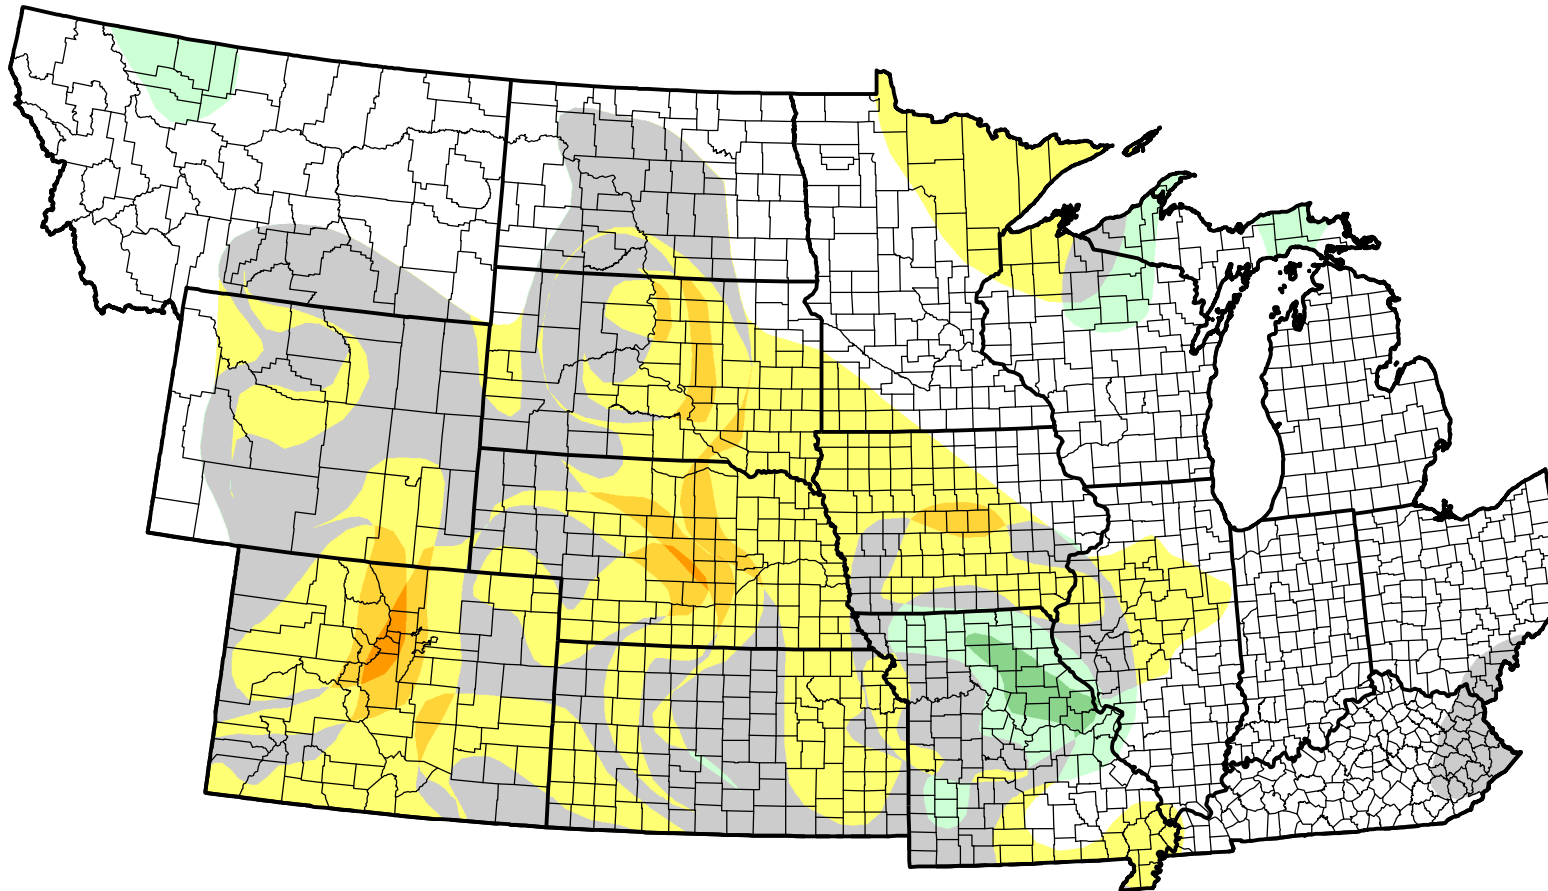

U.S. Drought Monitor Class Change - NWS Central 4 Week

June 20, 2006
compared to
May 25, 2006

droughtmonitor.unl.edu

-  5 Class Degradation
-  4 Class Degradation
-  3 Class Degradation
-  2 Class Degradation
-  1 Class Degradation
-  No Change
-  1 Class Improvement
-  2 Class Improvement
-  3 Class Improvement
-  4 Class Improvement
-  5 Class Improvement