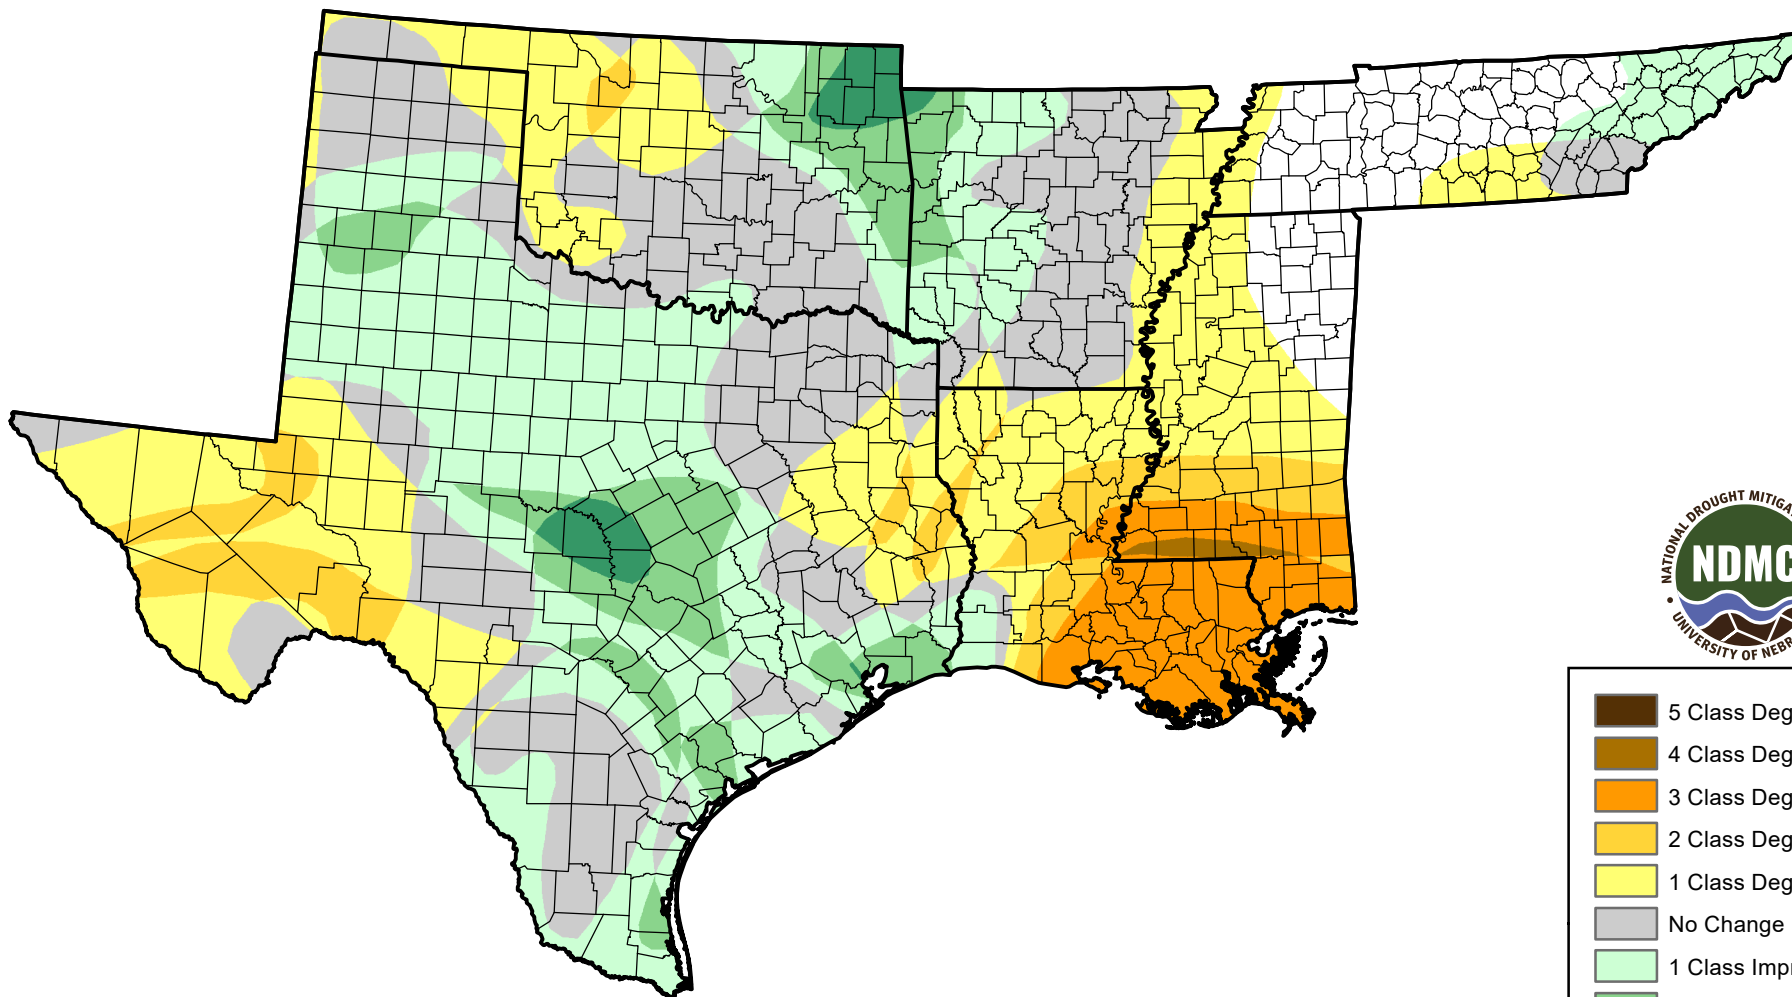

U.S. Drought Monitor Class Change - South

13 Week

June 20, 2006
compared to
March 23, 2006

droughtmonitor.unl.edu

-  5 Class Degradation
-  4 Class Degradation
-  3 Class Degradation
-  2 Class Degradation
-  1 Class Degradation
-  No Change
-  1 Class Improvement
-  2 Class Improvement
-  3 Class Improvement
-  4 Class Improvement
-  5 Class Improvement