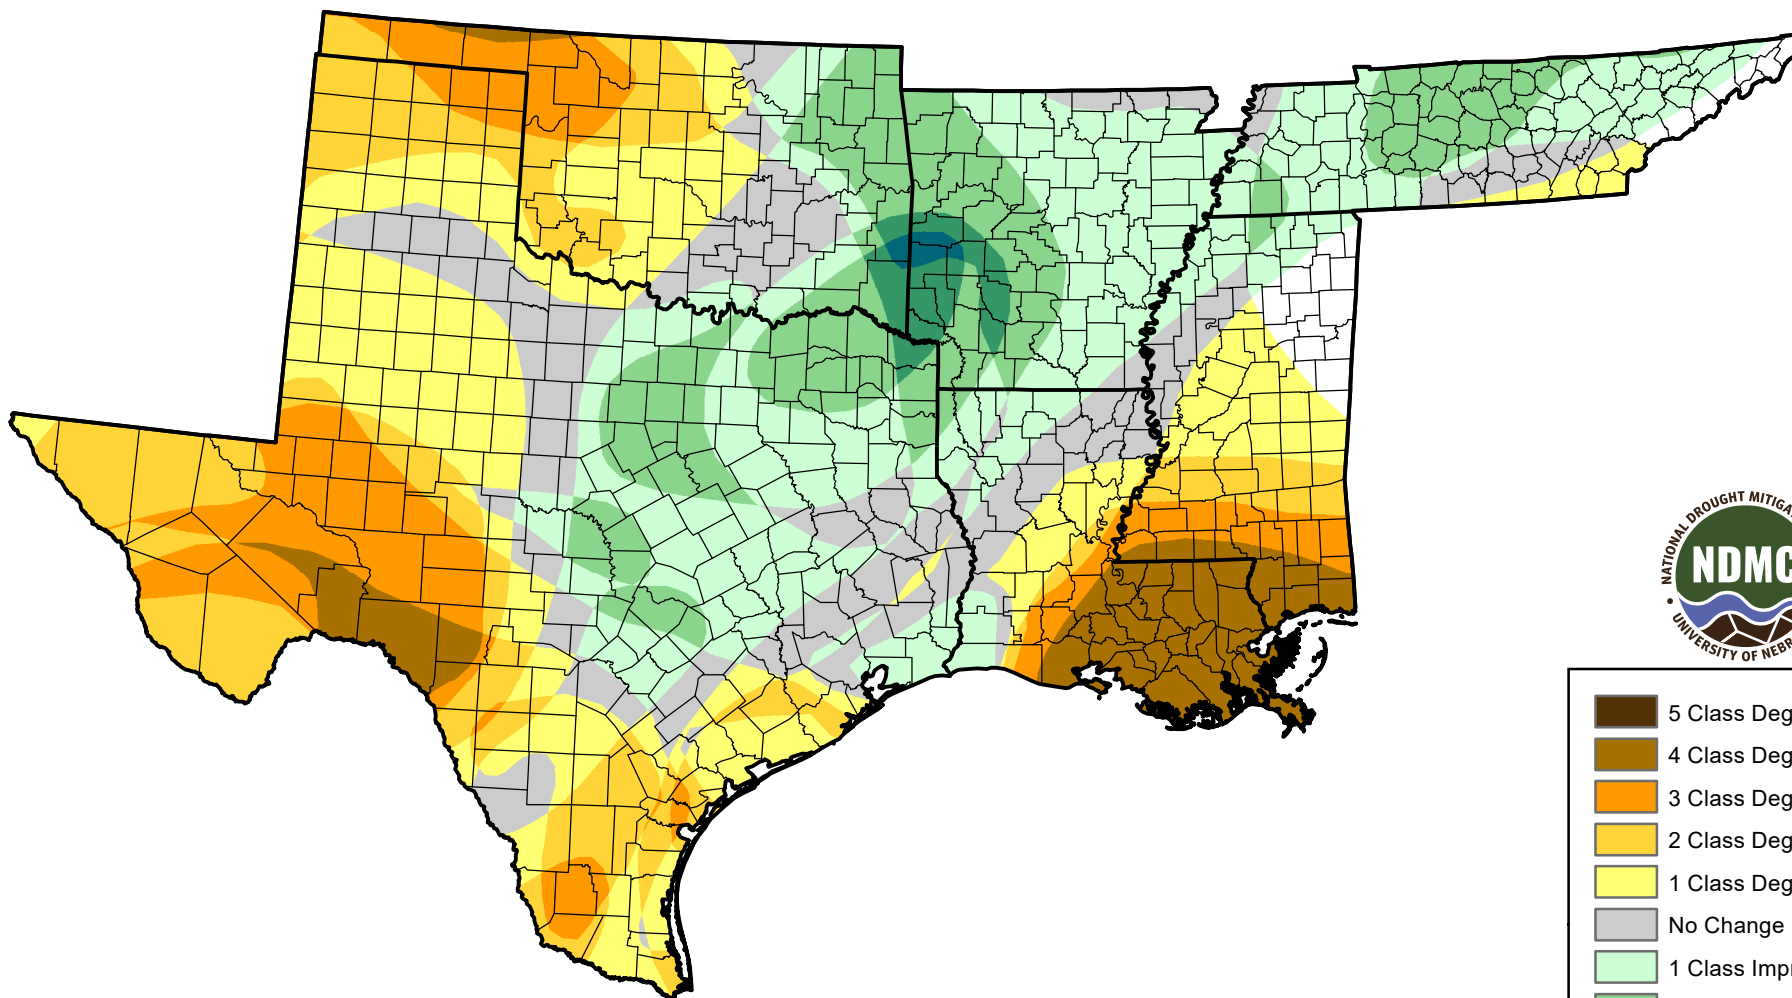

U.S. Drought Monitor Class Change - South

26 Week

June 20, 2006
compared to
December 22, 2005

droughtmonitor.unl.edu

-  5 Class Degradation
-  4 Class Degradation
-  3 Class Degradation
-  2 Class Degradation
-  1 Class Degradation
-  No Change
-  1 Class Improvement
-  2 Class Improvement
-  3 Class Improvement
-  4 Class Improvement
-  5 Class Improvement