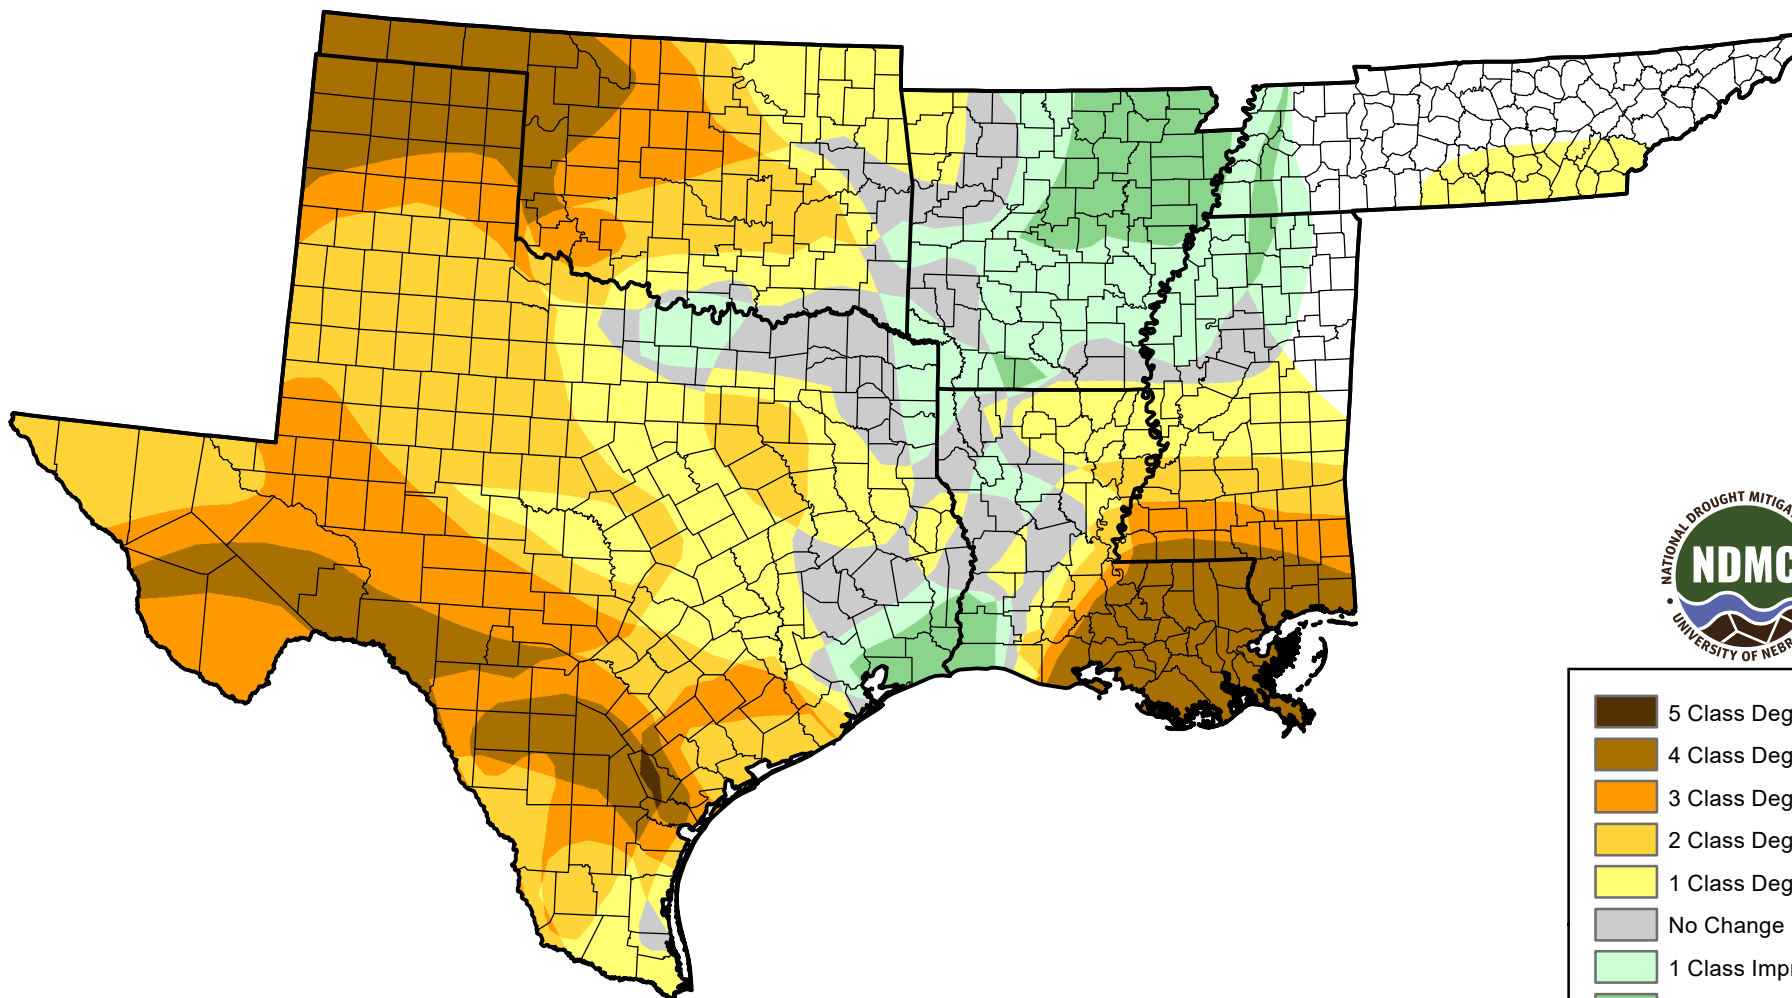

U.S. Drought Monitor Class Change - South

52 Week

June 20, 2006
compared to
June 23, 2005

droughtmonitor.unl.edu

-  5 Class Degradation
-  4 Class Degradation
-  3 Class Degradation
-  2 Class Degradation
-  1 Class Degradation
-  No Change
-  1 Class Improvement
-  2 Class Improvement
-  3 Class Improvement
-  4 Class Improvement
-  5 Class Improvement