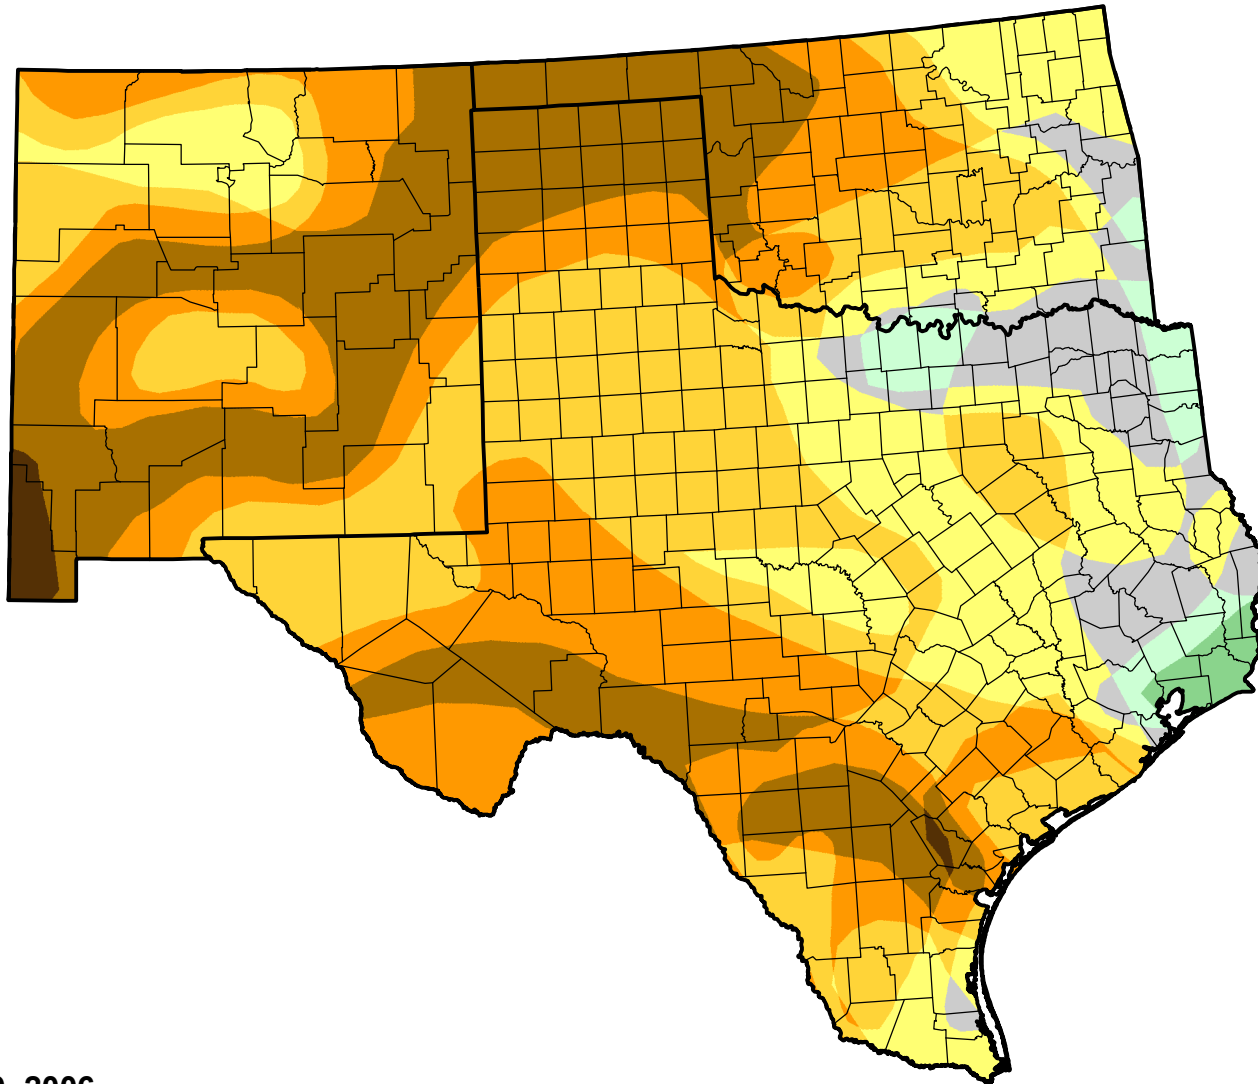

U.S. Drought Monitor Class Change - Southern Plains RDEWS

52 Week

June 20, 2006
compared to
June 23, 2005

droughtmonitor.unl.edu

-  5 Class Degradation
-  4 Class Degradation
-  3 Class Degradation
-  2 Class Degradation
-  1 Class Degradation
-  No Change
-  1 Class Improvement
-  2 Class Improvement
-  3 Class Improvement
-  4 Class Improvement
-  5 Class Improvement