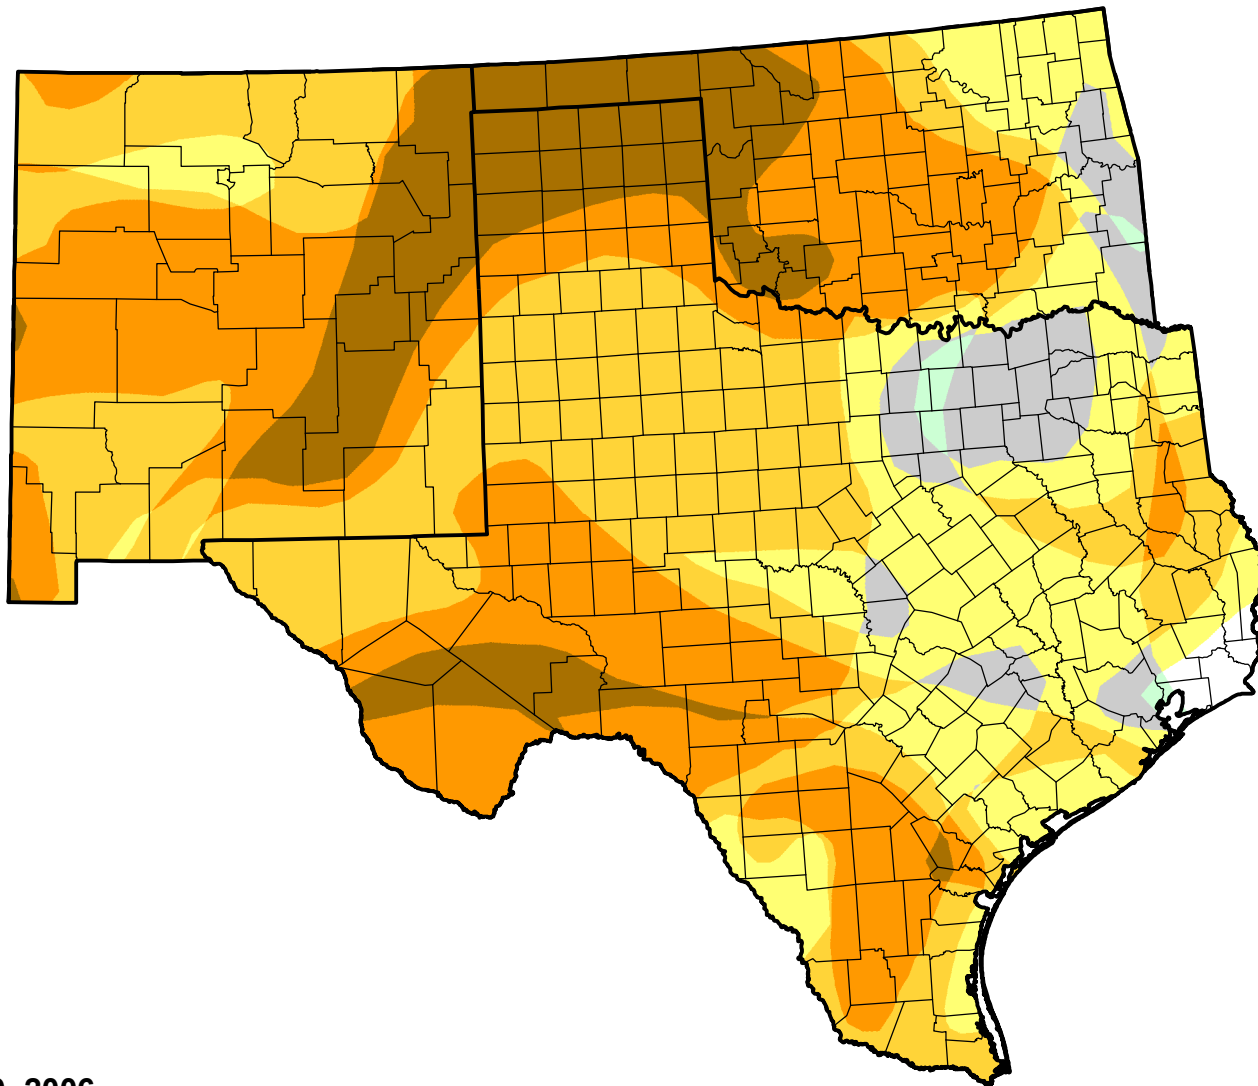

# U.S. Drought Monitor Class Change - Southern Plains RDEWS

Start of Water Year

June 20, 2006  
compared to  
September 29, 2005

[droughtmonitor.unl.edu](http://droughtmonitor.unl.edu)

-  5 Class Degradation
-  4 Class Degradation
-  3 Class Degradation
-  2 Class Degradation
-  1 Class Degradation
-  No Change
-  1 Class Improvement
-  2 Class Improvement
-  3 Class Improvement
-  4 Class Improvement
-  5 Class Improvement