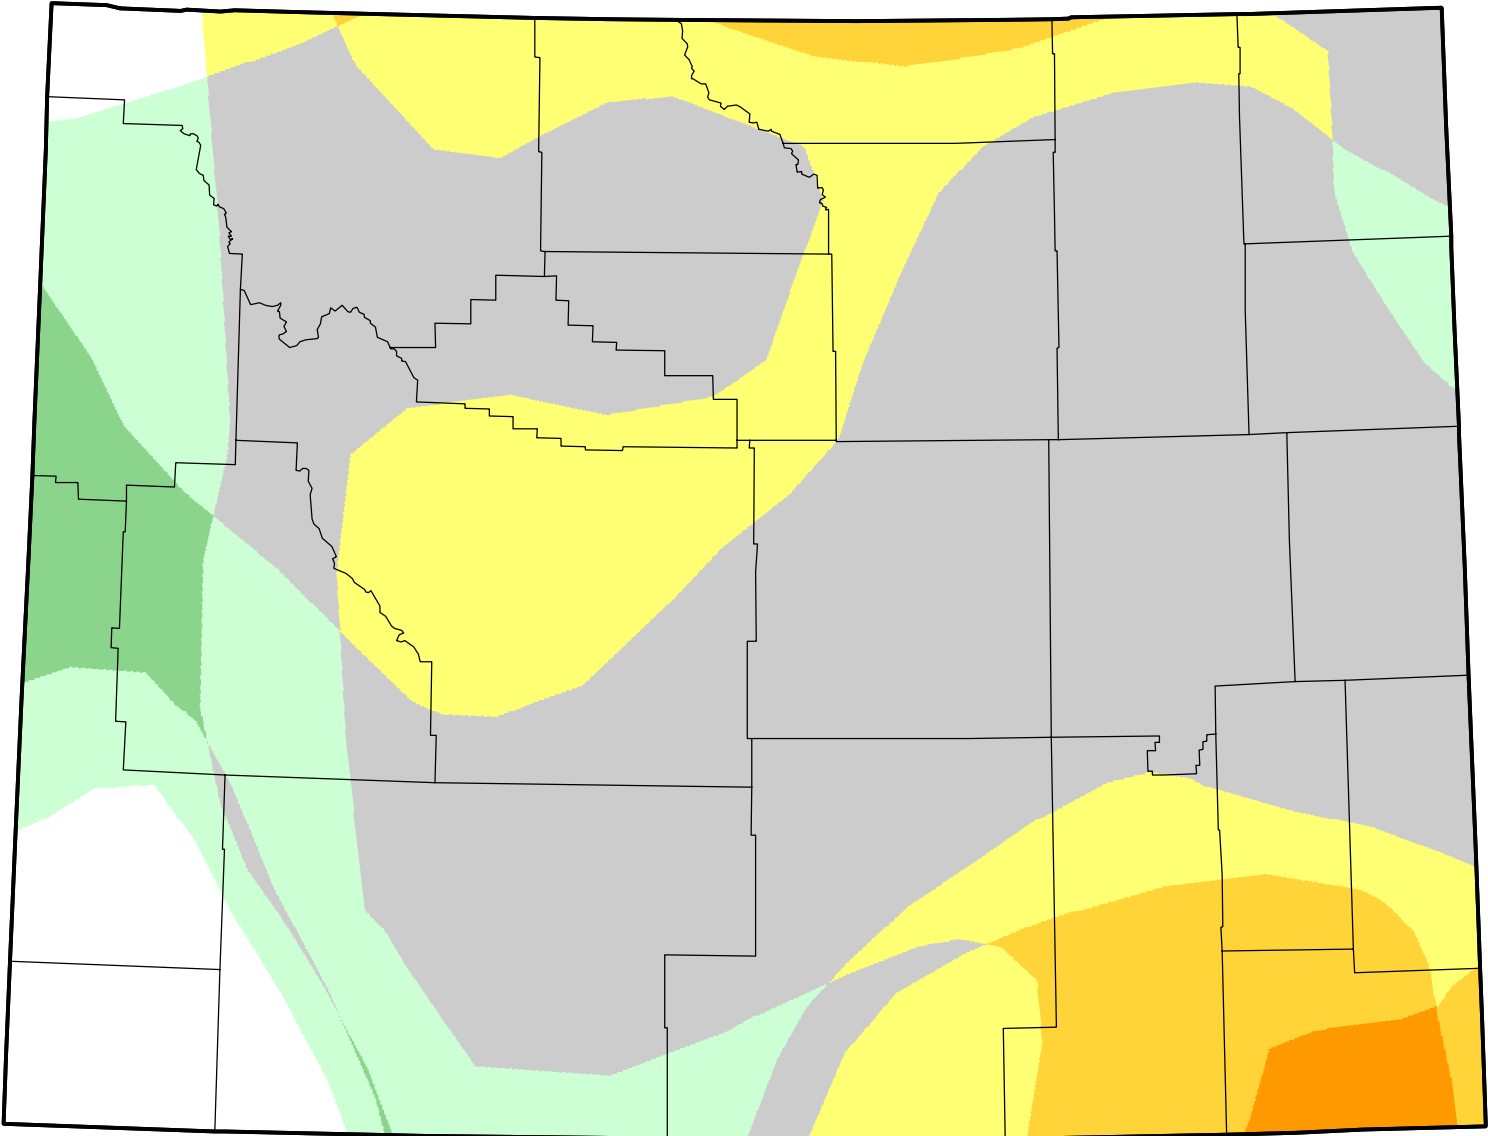

U.S. Drought Monitor Class Change - Wyoming

26 Week

June 20, 2006
compared to
December 22, 2005

droughtmonitor.unl.edu

-  5 Class Degradation
-  4 Class Degradation
-  3 Class Degradation
-  2 Class Degradation
-  1 Class Degradation
-  No Change
-  1 Class Improvement
-  2 Class Improvement
-  3 Class Improvement
-  4 Class Improvement
-  5 Class Improvement