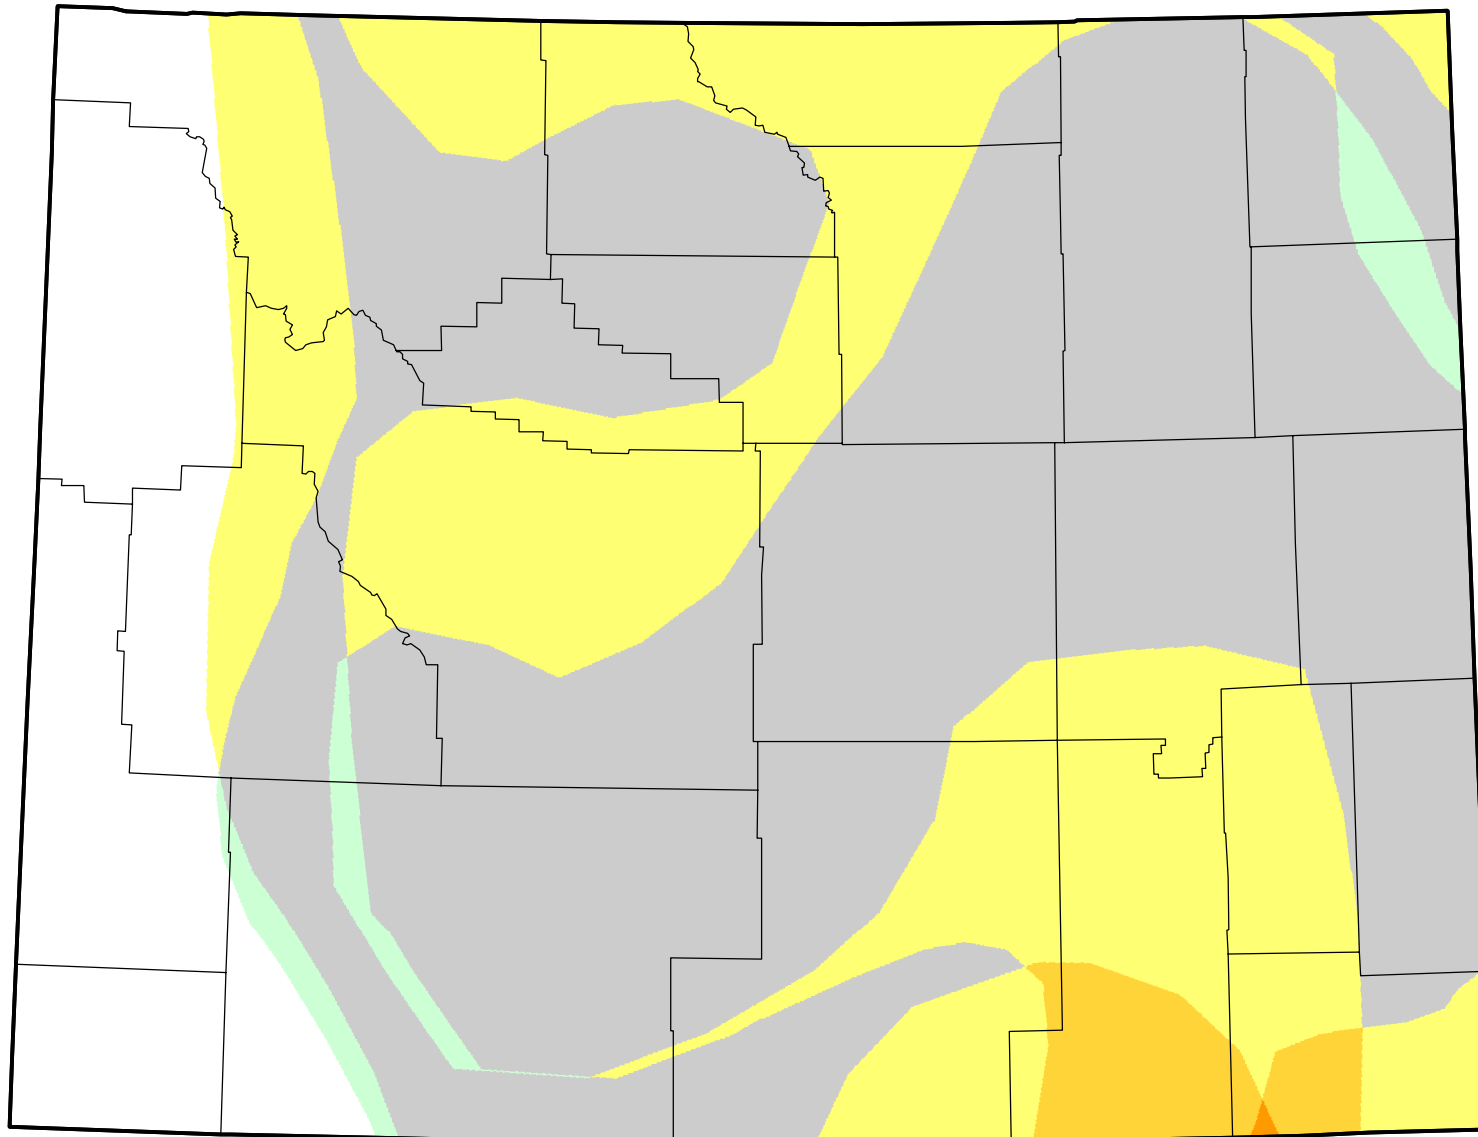

# U.S. Drought Monitor Class Change - Wyoming

## 8 Week

**June 20, 2006  
compared to  
April 27, 2006**

[droughtmonitor.unl.edu](http://droughtmonitor.unl.edu)

-  5 Class Degradation
-  4 Class Degradation
-  3 Class Degradation
-  2 Class Degradation
-  1 Class Degradation
-  No Change
-  1 Class Improvement
-  2 Class Improvement
-  3 Class Improvement
-  4 Class Improvement
-  5 Class Improvement