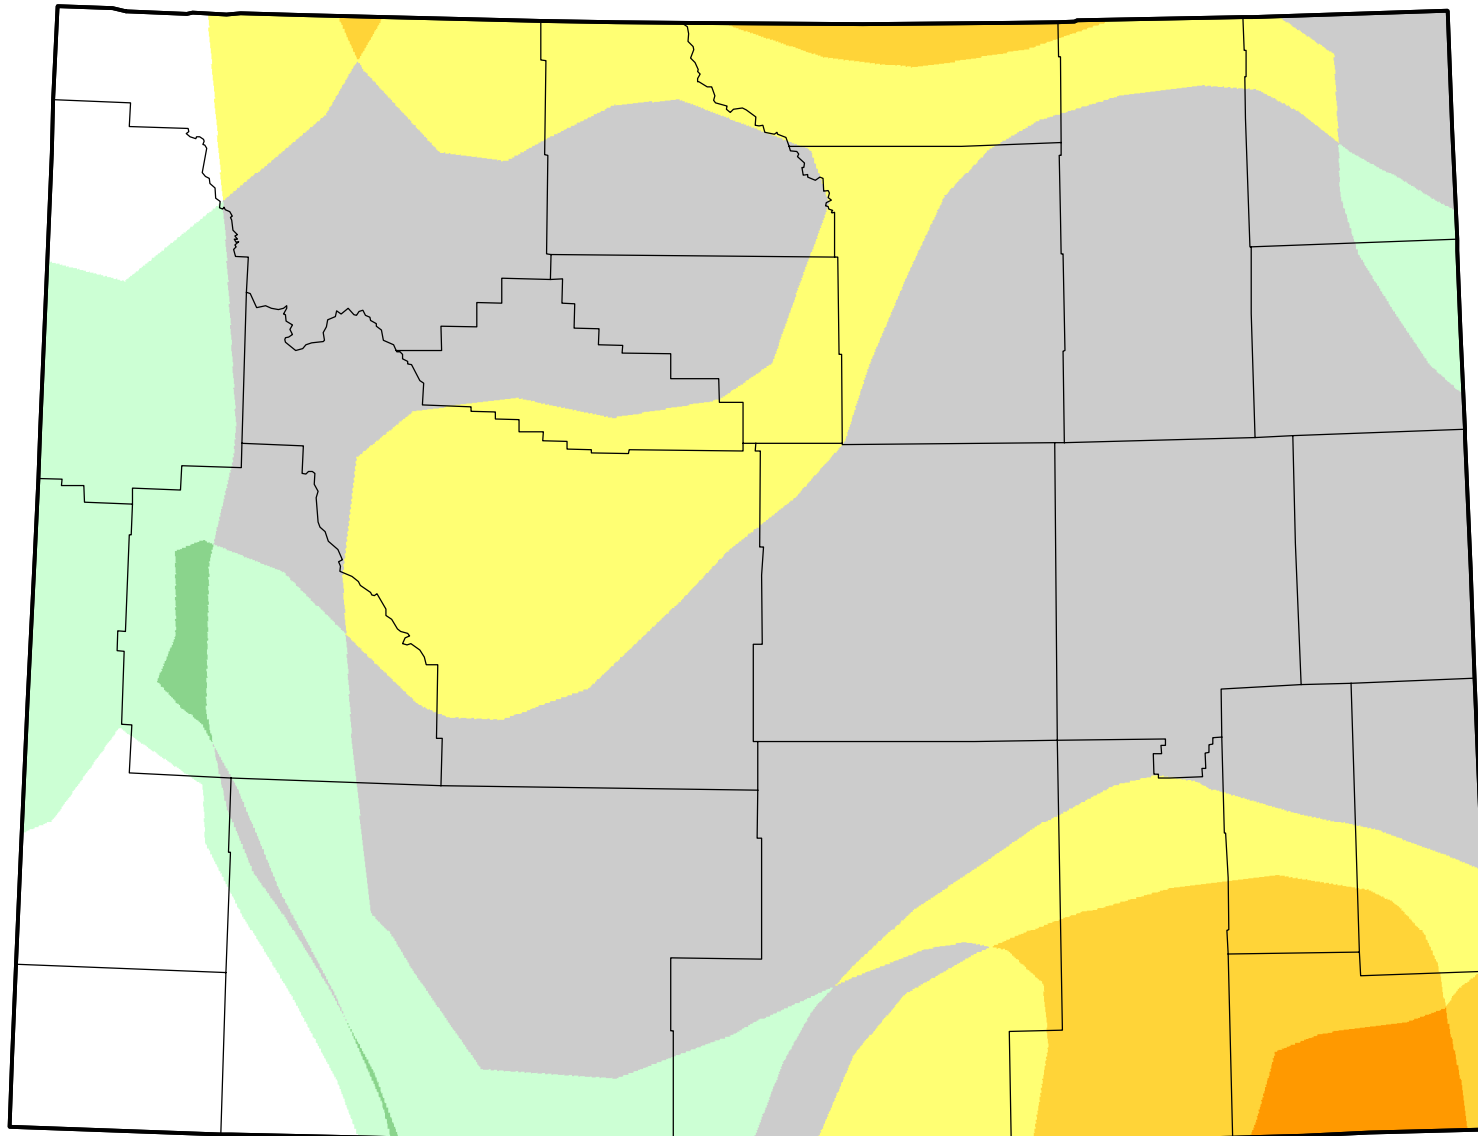

U.S. Drought Monitor Class Change - Wyoming

Start of Calendar Year

**June 20, 2006
compared to
January 5, 2006**

droughtmonitor.unl.edu

-  5 Class Degradation
-  4 Class Degradation
-  3 Class Degradation
-  2 Class Degradation
-  1 Class Degradation
-  No Change
-  1 Class Improvement
-  2 Class Improvement
-  3 Class Improvement
-  4 Class Improvement
-  5 Class Improvement