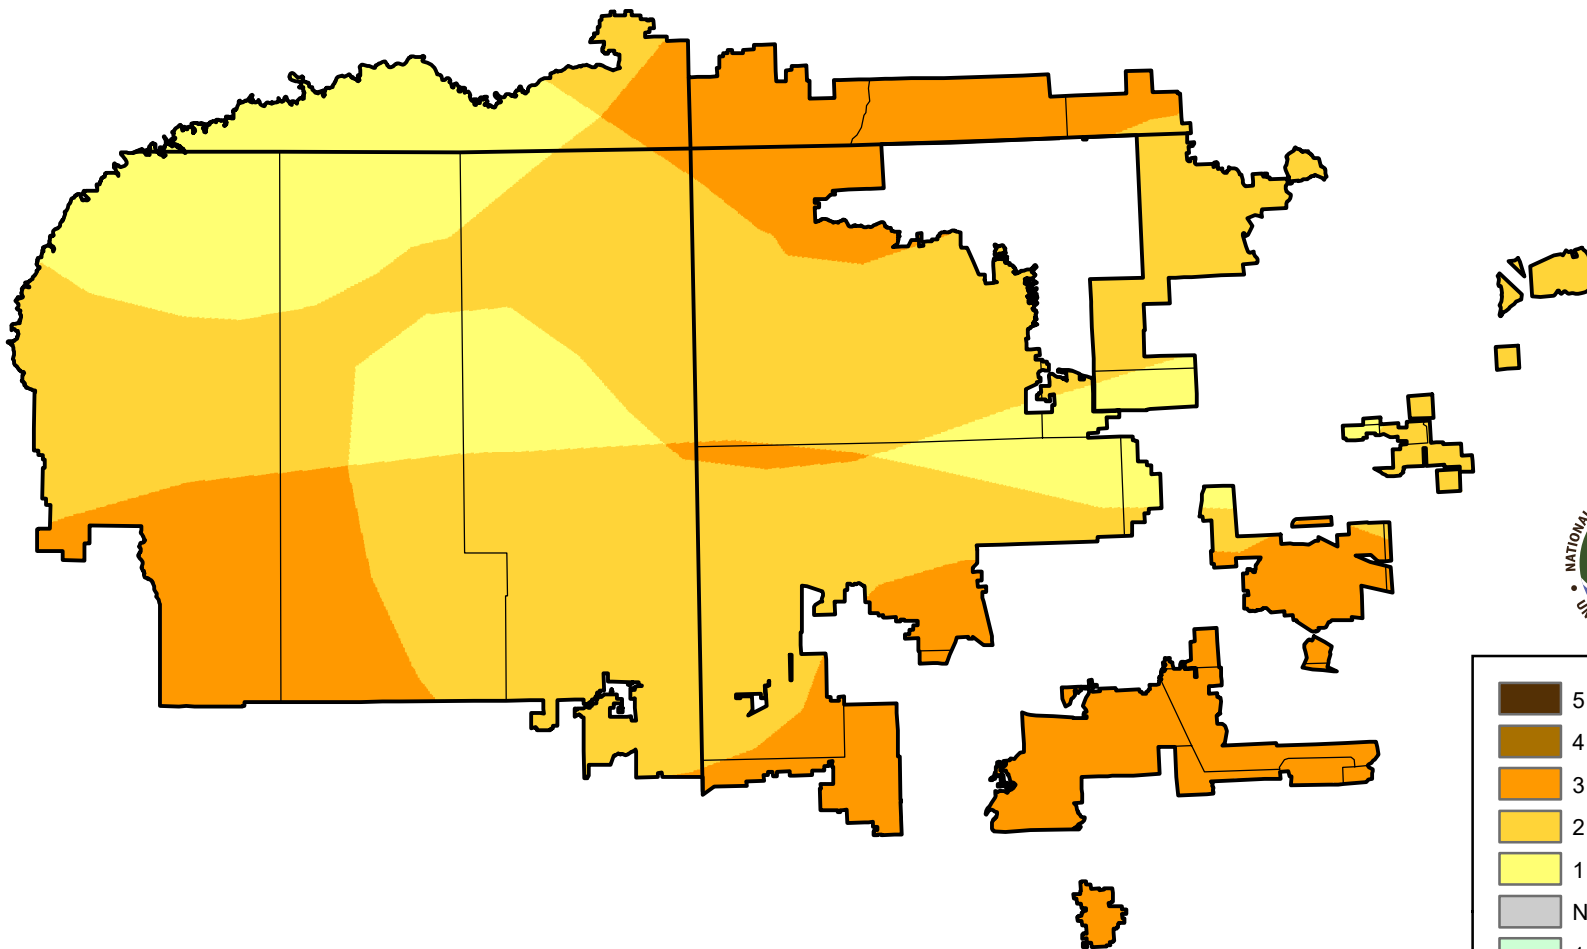

U.S. Drought Monitor Class Change - 4 Corners

26 Week

June 27, 2006
compared to
December 29, 2005

droughtmonitor.unl.edu

-  5 Class Degradation
-  4 Class Degradation
-  3 Class Degradation
-  2 Class Degradation
-  1 Class Degradation
-  No Change
-  1 Class Improvement
-  2 Class Improvement
-  3 Class Improvement
-  4 Class Improvement
-  5 Class Improvement