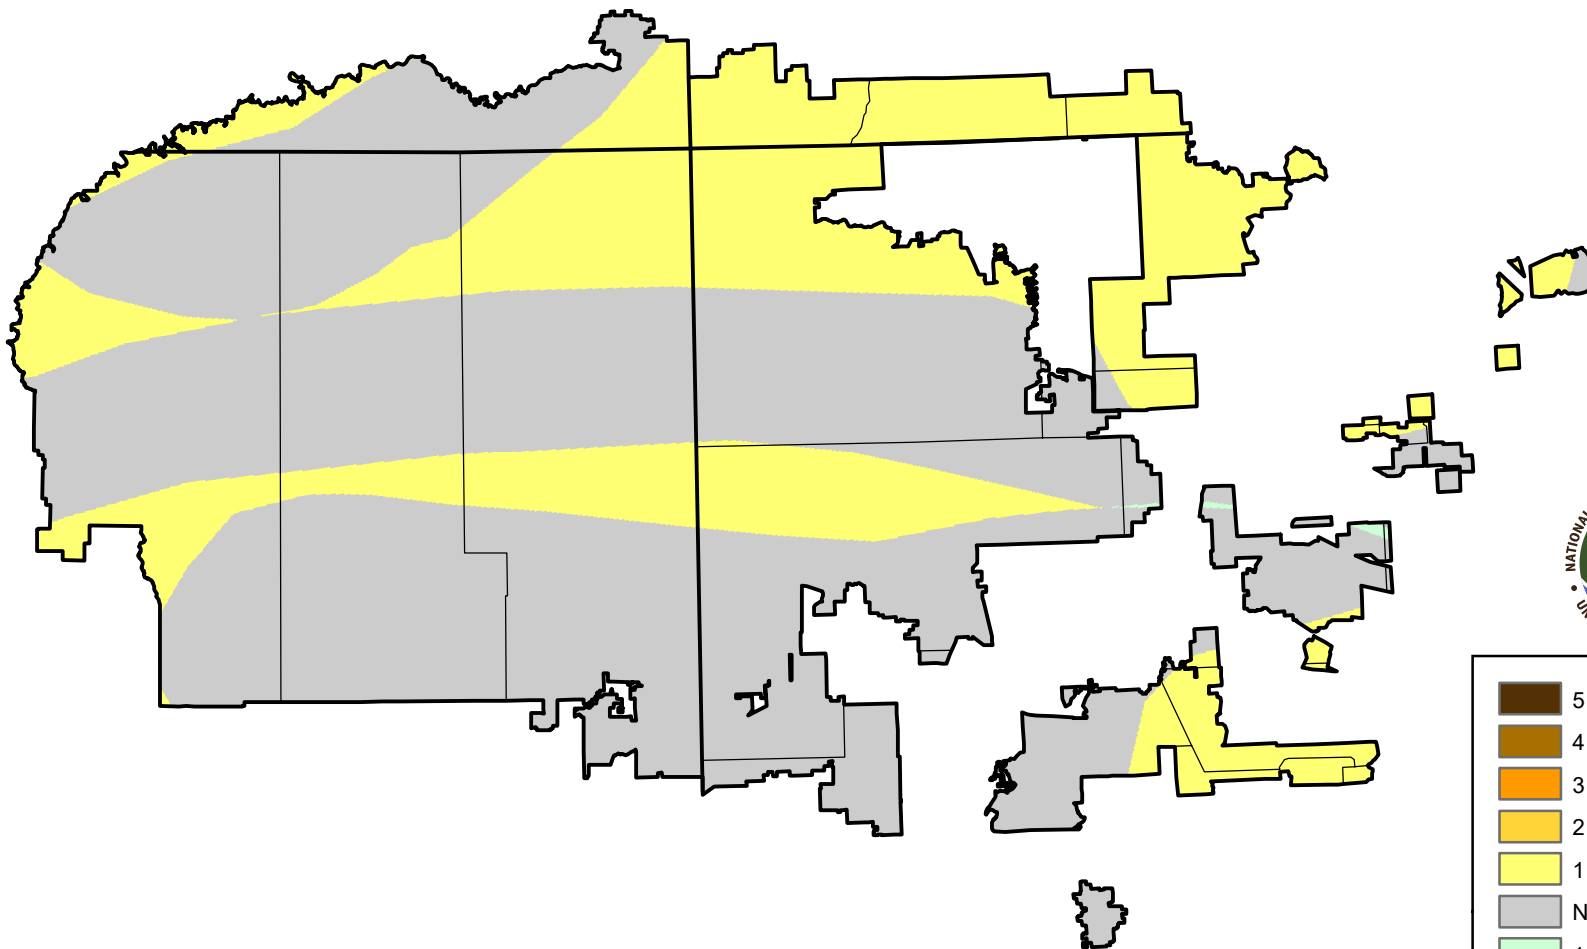

U.S. Drought Monitor Class Change - 4 Corners

8 Week

June 27, 2006
compared to
May 4, 2006

droughtmonitor.unl.edu

-  5 Class Degradation
-  4 Class Degradation
-  3 Class Degradation
-  2 Class Degradation
-  1 Class Degradation
-  No Change
-  1 Class Improvement
-  2 Class Improvement
-  3 Class Improvement
-  4 Class Improvement
-  5 Class Improvement