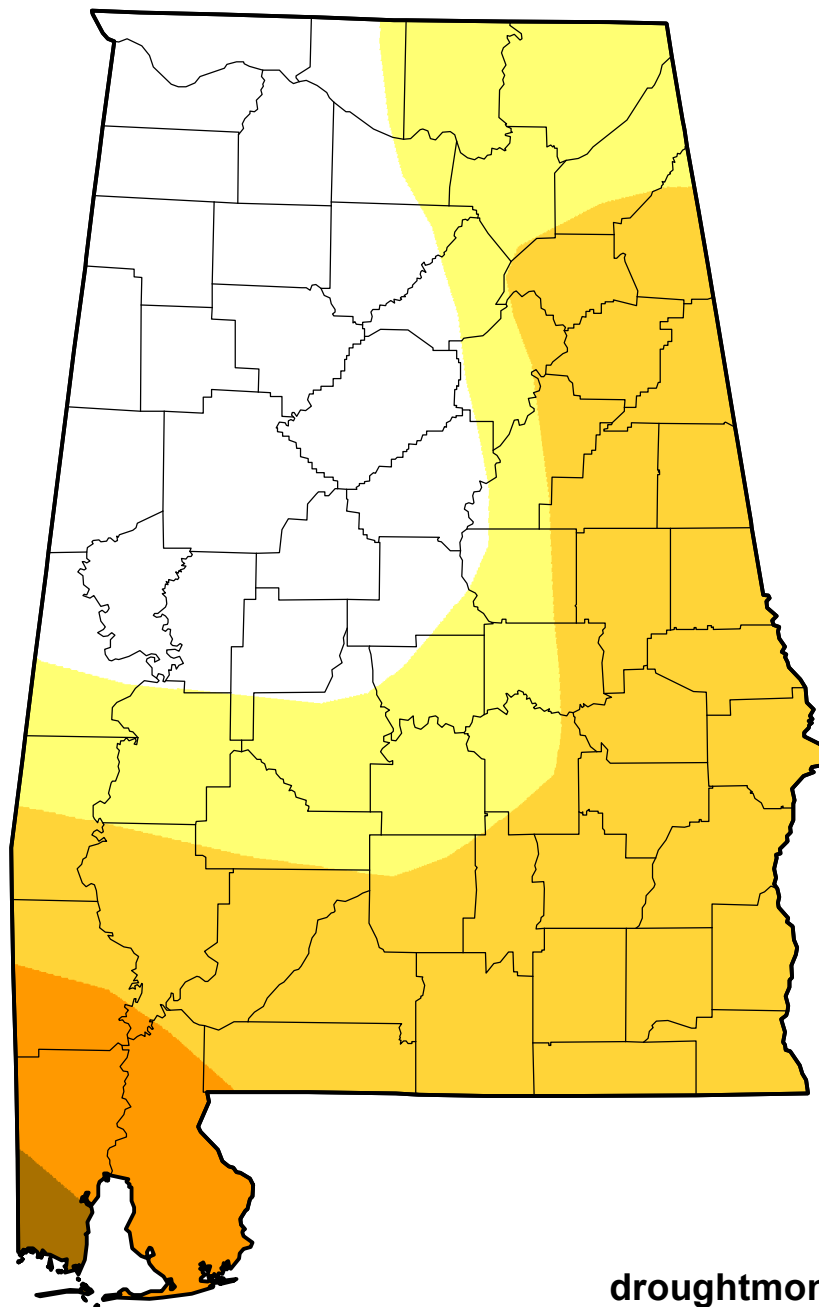

U.S. Drought Monitor Class Change - Alabama

26 Week

June 27, 2006
compared to
December 29, 2005

droughtmonitor.unl.edu

- 5 Class Degradation
- 4 Class Degradation
- 3 Class Degradation
- 2 Class Degradation
- 1 Class Degradation
- No Change
- 1 Class Improvement
- 2 Class Improvement
- 3 Class Improvement
- 4 Class Improvement
- 5 Class Improvement