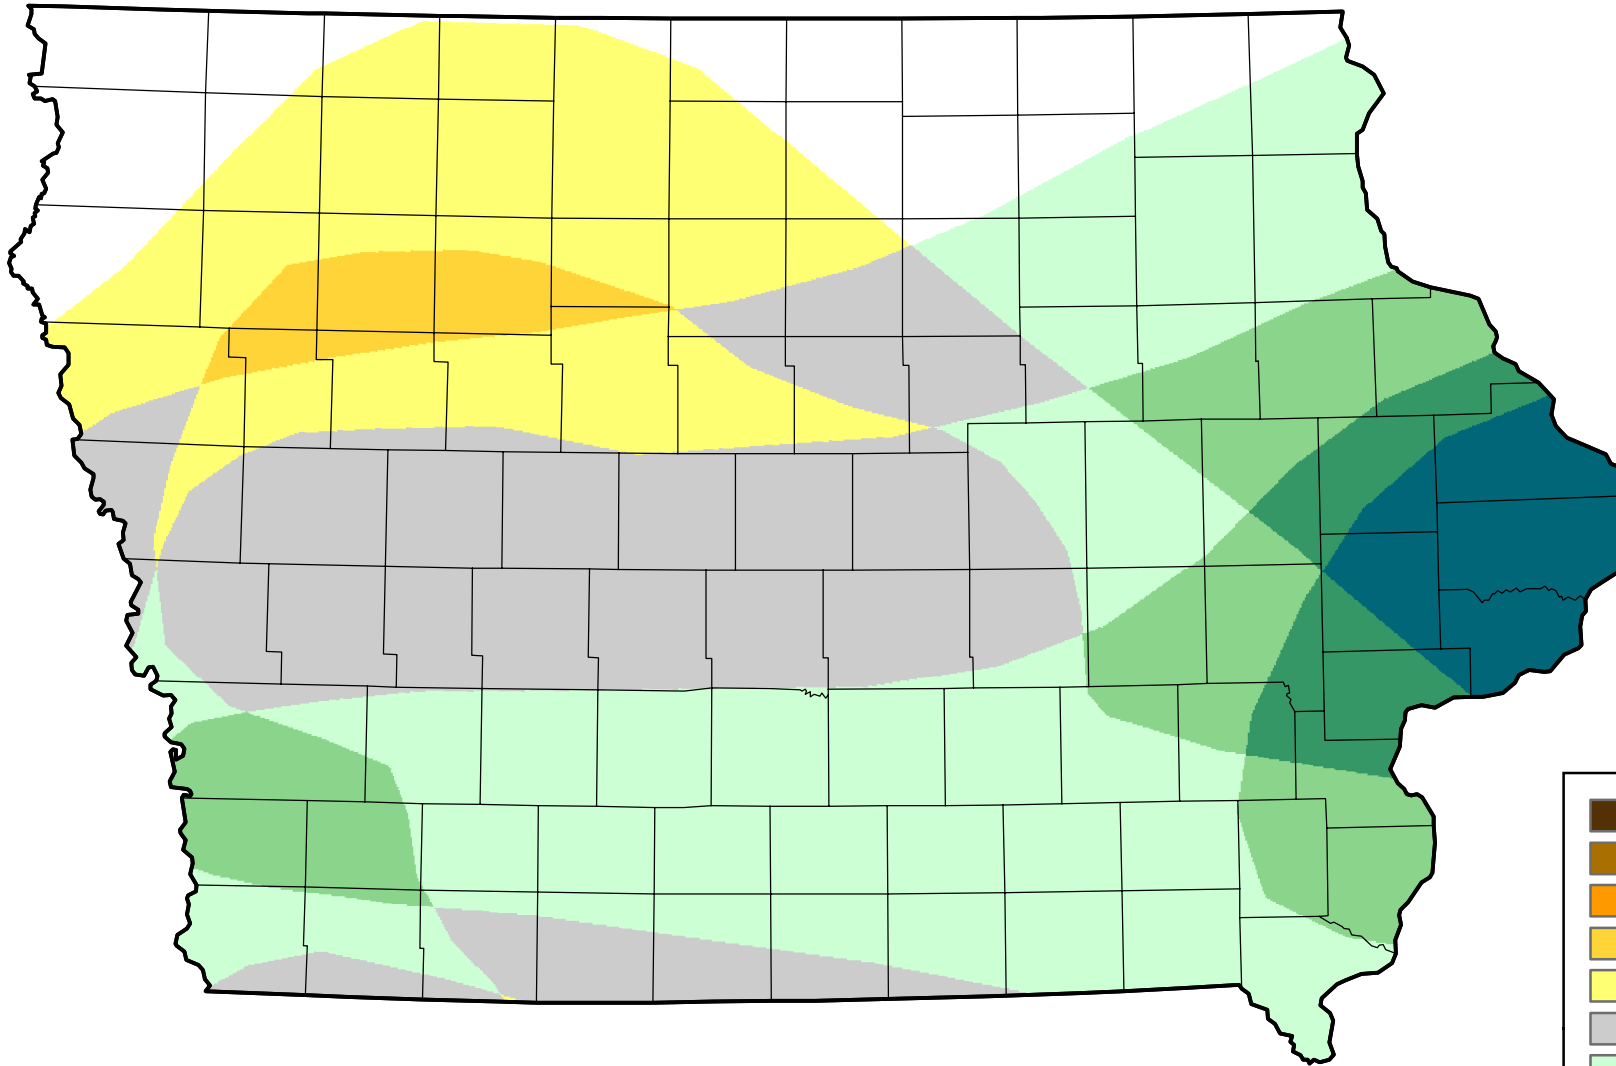

U.S. Drought Monitor Class Change - Iowa

Start of Calendar Year

June 27, 2006
compared to
January 5, 2006

droughtmonitor.unl.edu

-  5 Class Degradation
-  4 Class Degradation
-  3 Class Degradation
-  2 Class Degradation
-  1 Class Degradation
-  No Change
-  1 Class Improvement
-  2 Class Improvement
-  3 Class Improvement
-  4 Class Improvement
-  5 Class Improvement