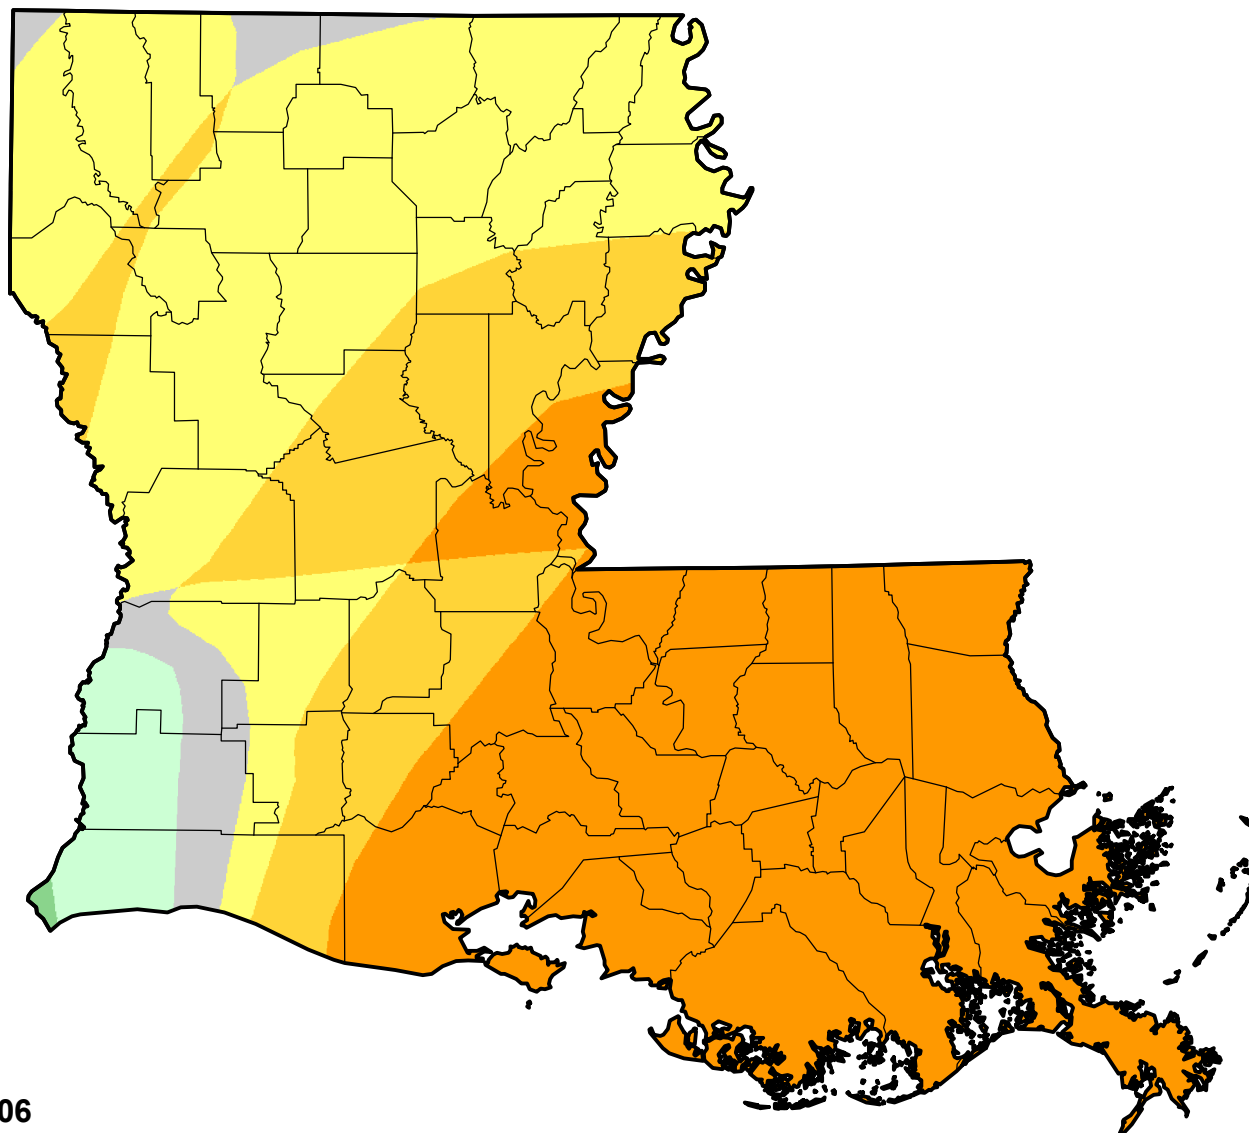

U.S. Drought Monitor Class Change - Louisiana

13 Week

June 27, 2006
compared to
March 30, 2006

-  5 Class Degradation
-  4 Class Degradation
-  3 Class Degradation
-  2 Class Degradation
-  1 Class Degradation
-  No Change
-  1 Class Improvement
-  2 Class Improvement
-  3 Class Improvement
-  4 Class Improvement
-  5 Class Improvement