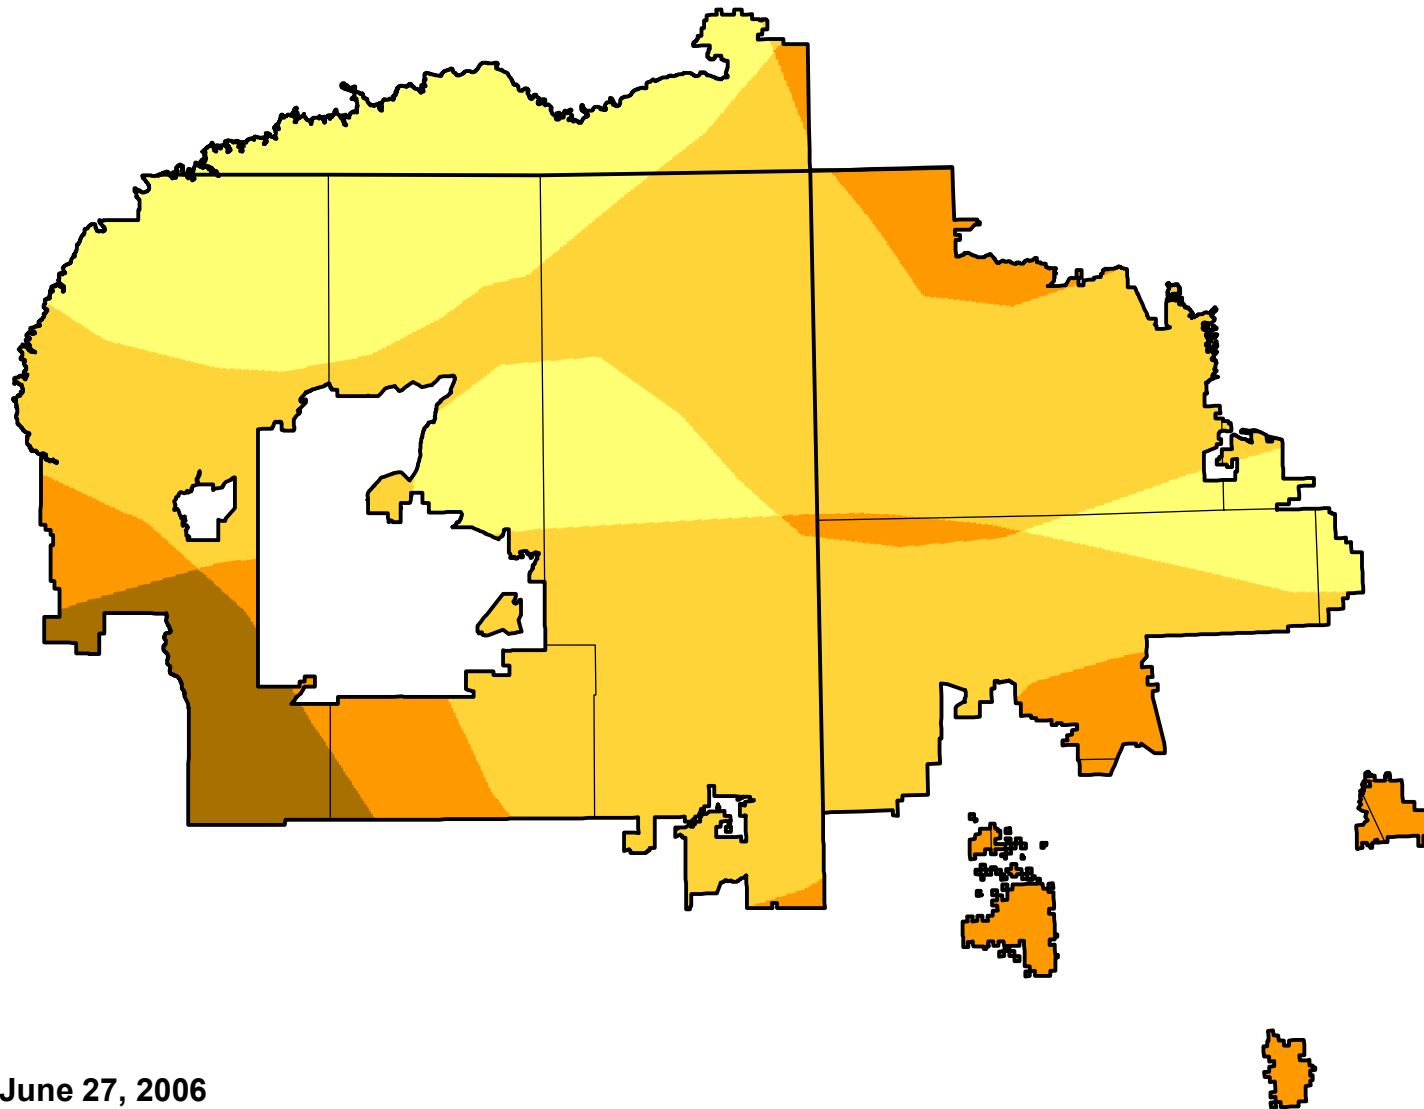

U.S. Drought Monitor Class Change - Navajo

Start of Water Year

June 27, 2006
compared to
September 29, 2005

droughtmonitor.unl.edu

- | | |
|---|---------------------|
|  | 5 Class Degradation |
|  | 4 Class Degradation |
|  | 3 Class Degradation |
|  | 2 Class Degradation |
|  | 1 Class Degradation |
|  | No Change |
|  | 1 Class Improvement |
|  | 2 Class Improvement |
|  | 3 Class Improvement |
|  | 4 Class Improvement |
|  | 5 Class Improvement |