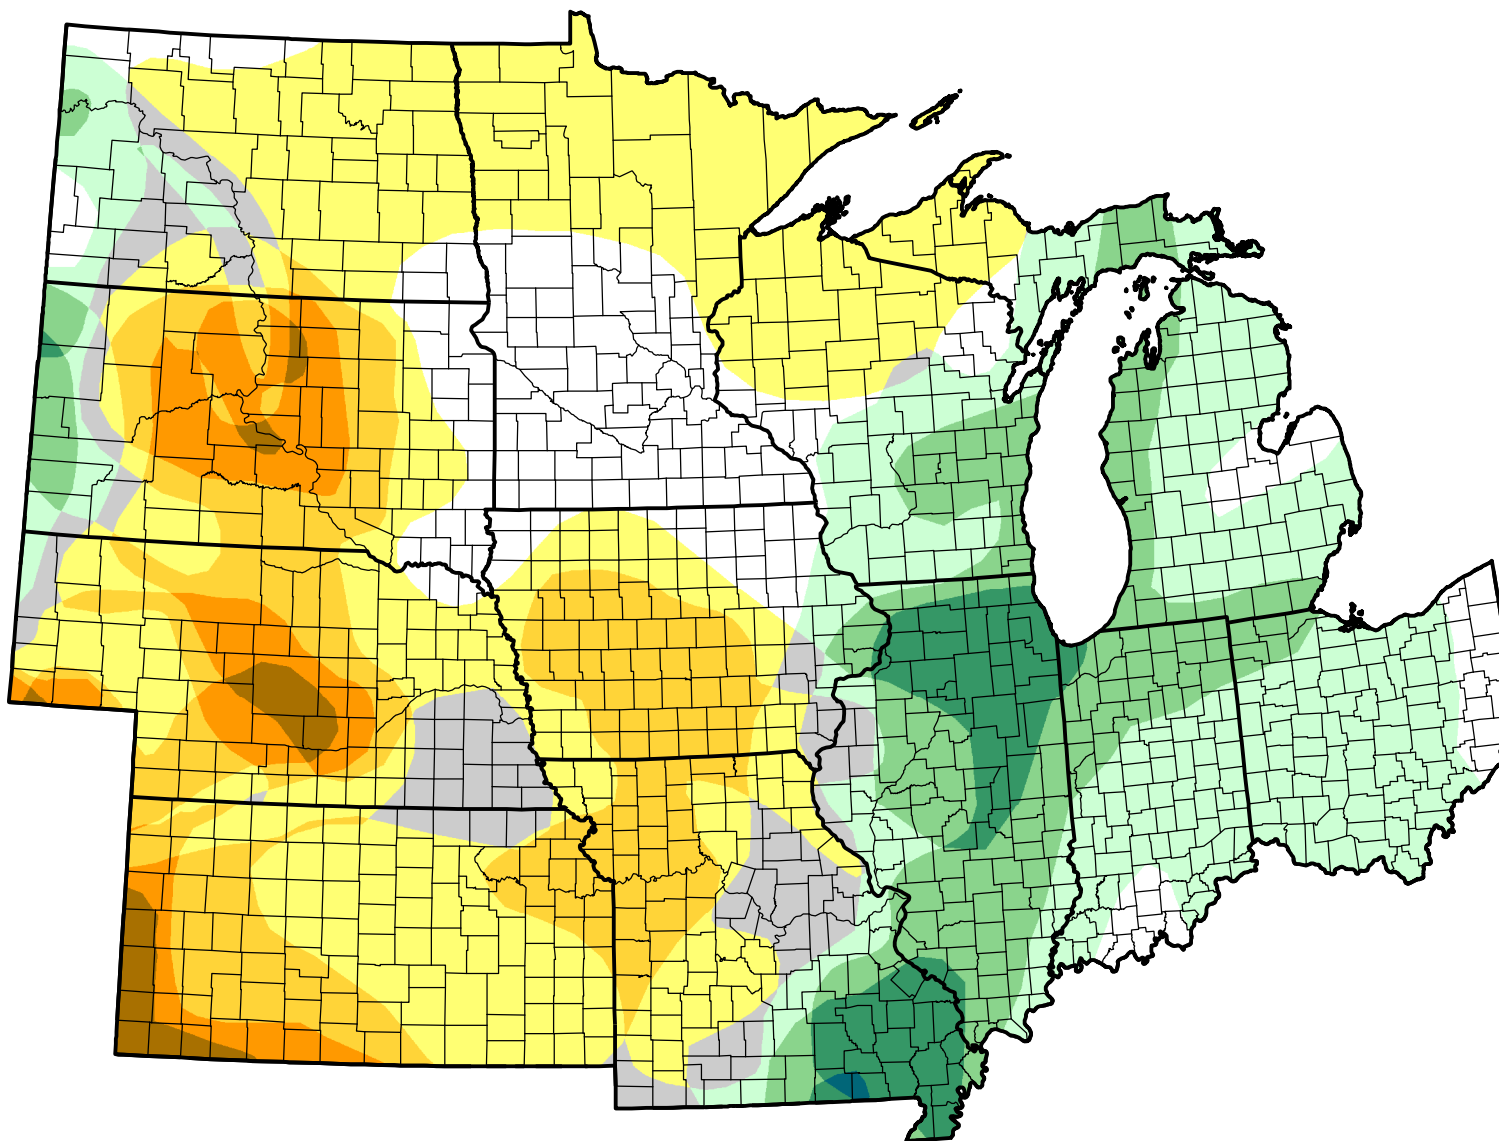

U.S. Drought Monitor Class Change - U2U North Central States 52 Week

June 27, 2006
compared to
June 30, 2005

droughtmonitor.unl.edu

-  5 Class Degradation
-  4 Class Degradation
-  3 Class Degradation
-  2 Class Degradation
-  1 Class Degradation
-  No Change
-  1 Class Improvement
-  2 Class Improvement
-  3 Class Improvement
-  4 Class Improvement
-  5 Class Improvement