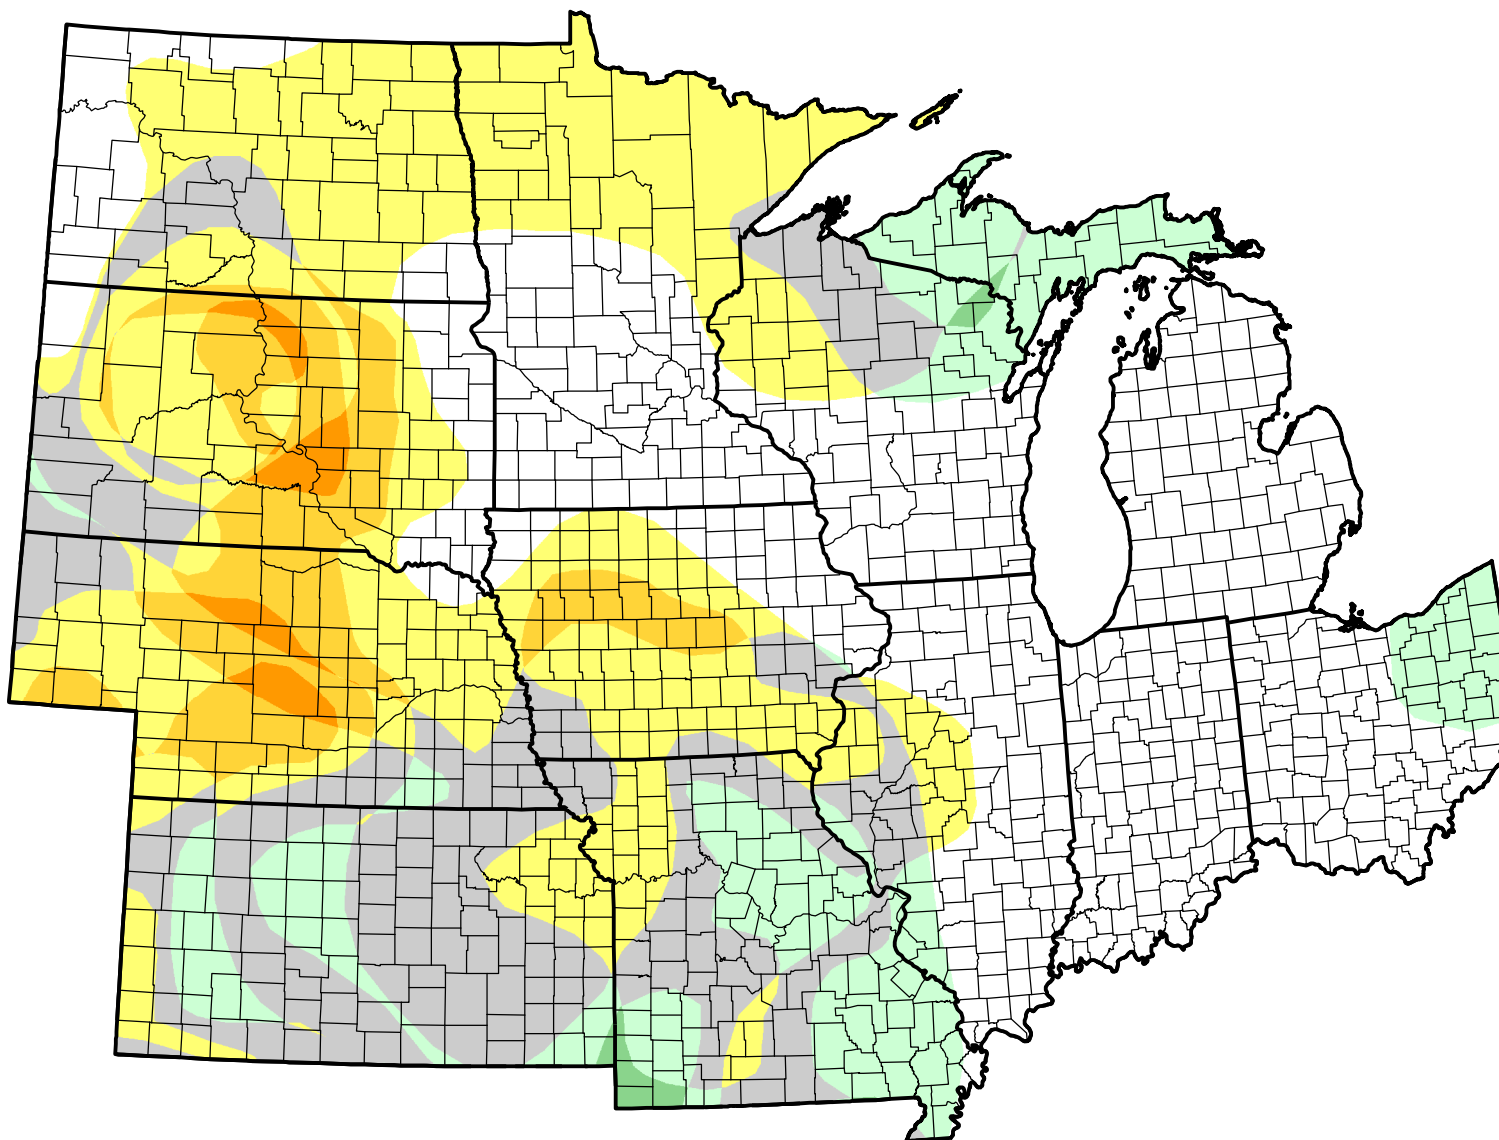

U.S. Drought Monitor Class Change - U2U North Central States

8 Week

June 27, 2006
compared to
May 4, 2006

droughtmonitor.unl.edu

- 5 Class Degradation
- 4 Class Degradation
- 3 Class Degradation
- 2 Class Degradation
- 1 Class Degradation
- No Change
- 1 Class Improvement
- 2 Class Improvement
- 3 Class Improvement
- 4 Class Improvement
- 5 Class Improvement