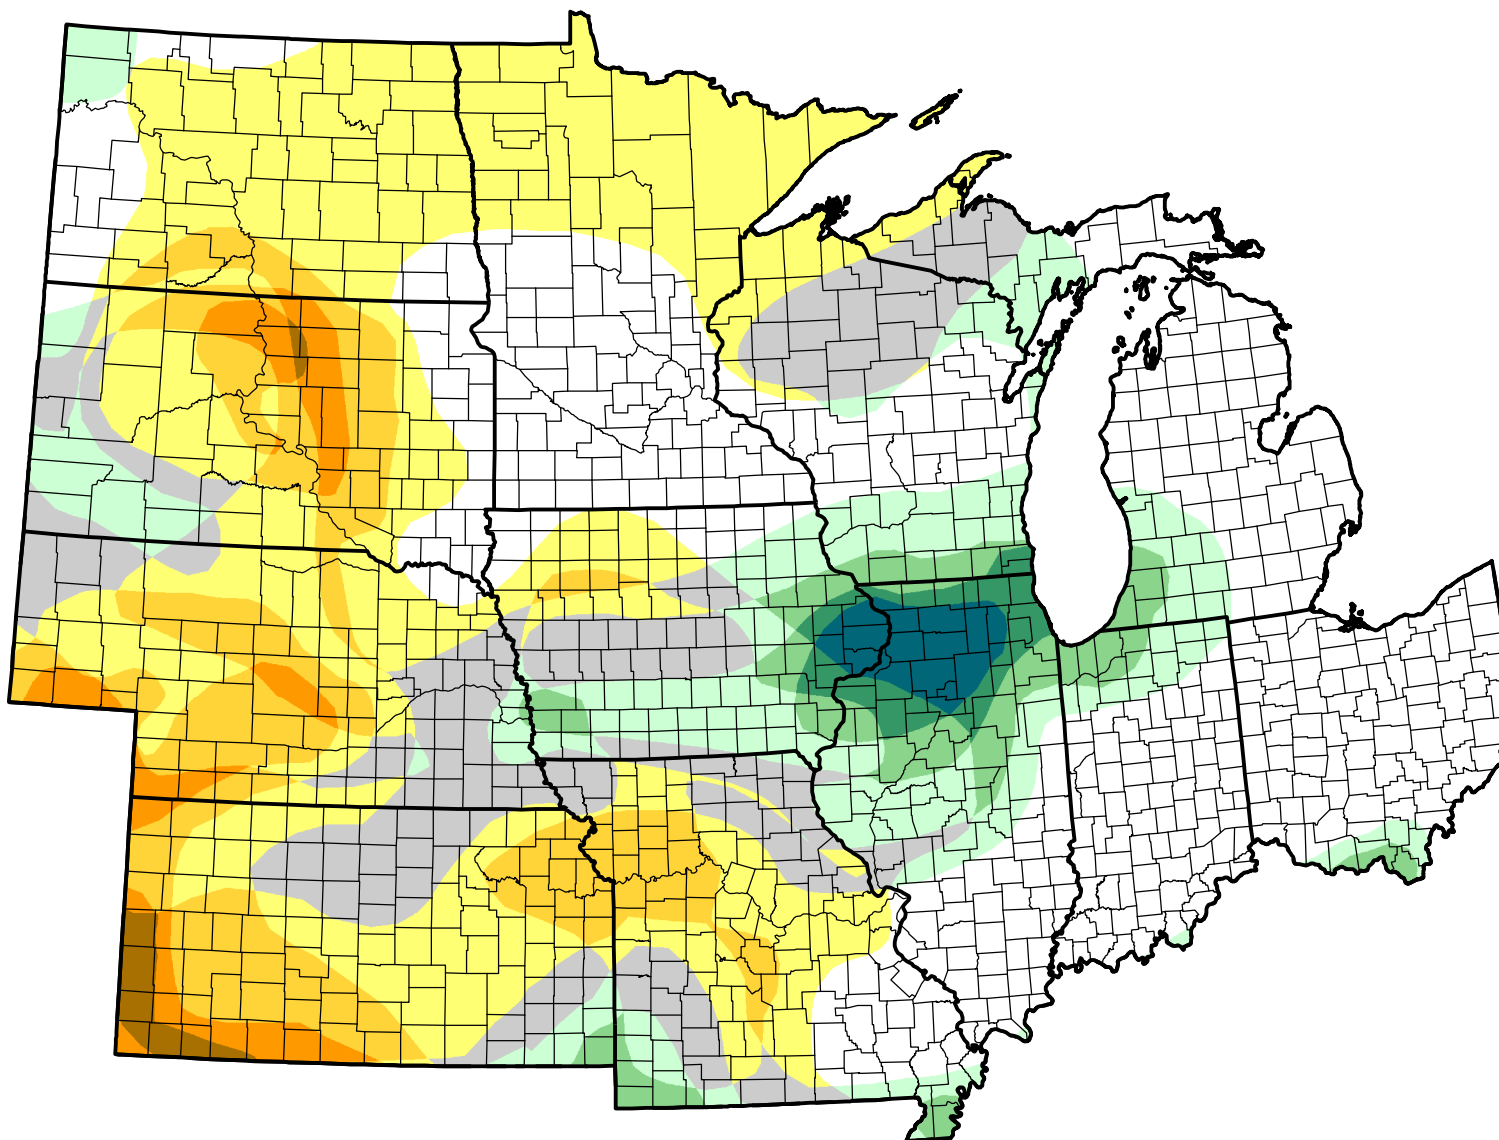

U.S. Drought Monitor Class Change - U2U North Central States

Start of Calendar Year

June 27, 2006
compared to
January 5, 2006

droughtmonitor.unl.edu

- 5 Class Degradation
- 4 Class Degradation
- 3 Class Degradation
- 2 Class Degradation
- 1 Class Degradation
- No Change
- 1 Class Improvement
- 2 Class Improvement
- 3 Class Improvement
- 4 Class Improvement
- 5 Class Improvement