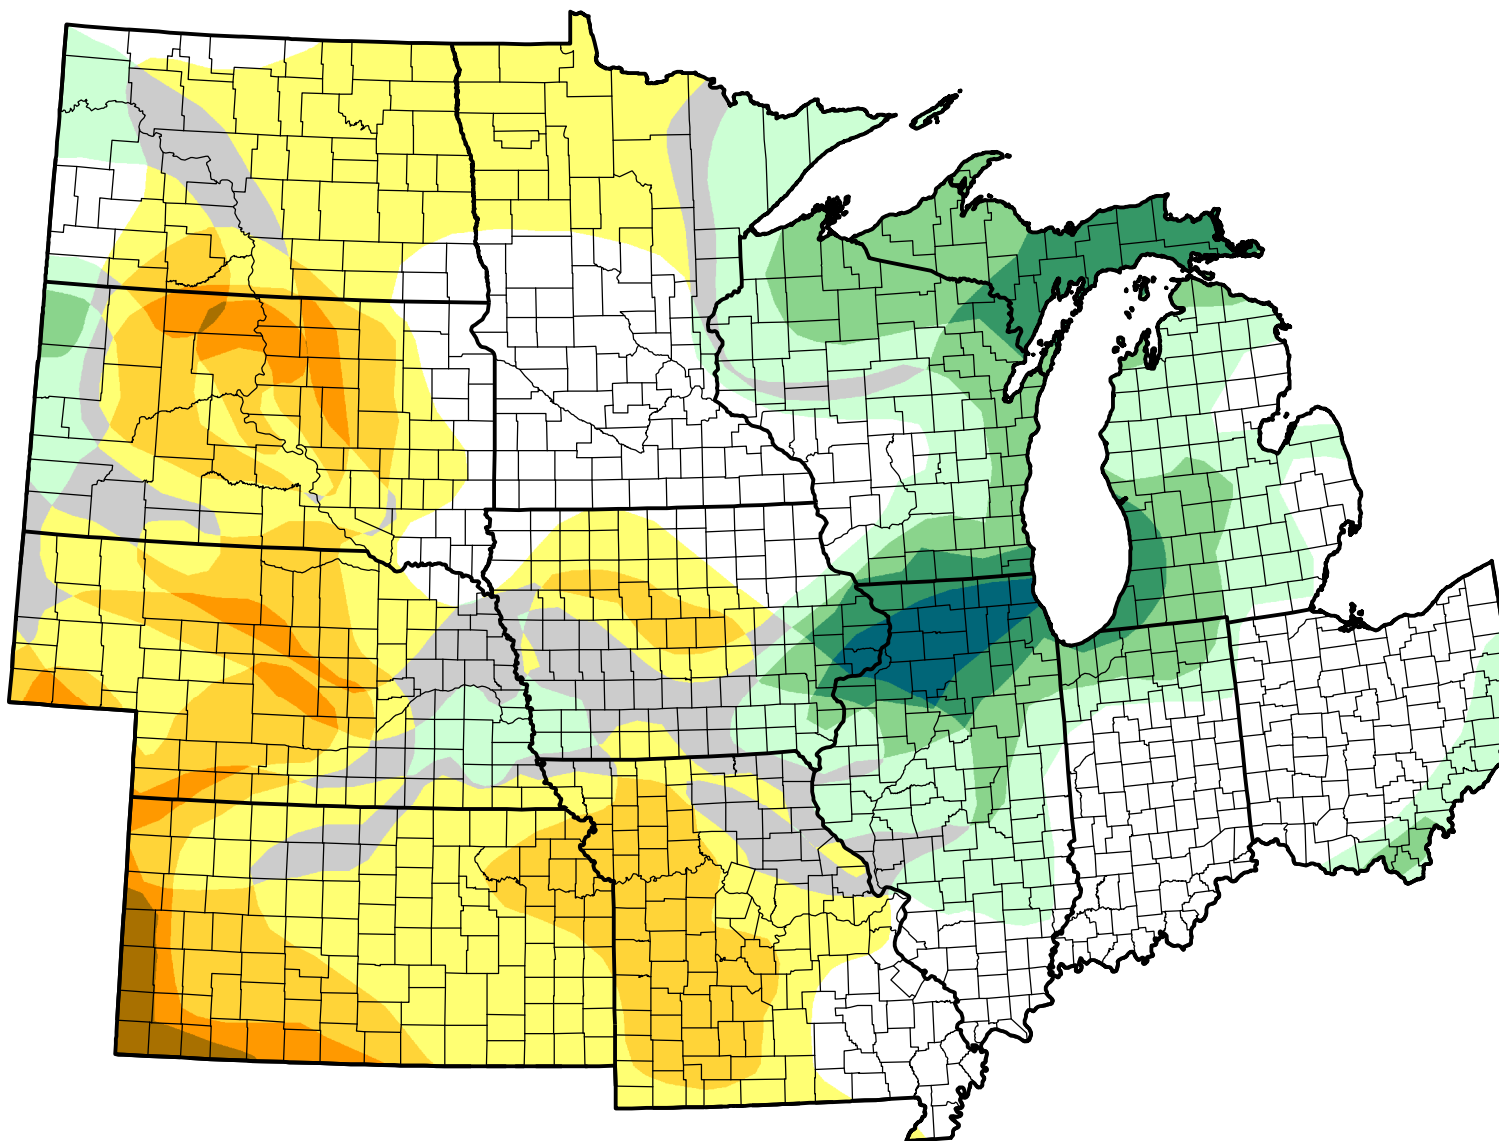

U.S. Drought Monitor Class Change - U2U North Central States

Start of Water Year

June 27, 2006
compared to
September 29, 2005

droughtmonitor.unl.edu

- 5 Class Degradation
- 4 Class Degradation
- 3 Class Degradation
- 2 Class Degradation
- 1 Class Degradation
- No Change
- 1 Class Improvement
- 2 Class Improvement
- 3 Class Improvement
- 4 Class Improvement
- 5 Class Improvement