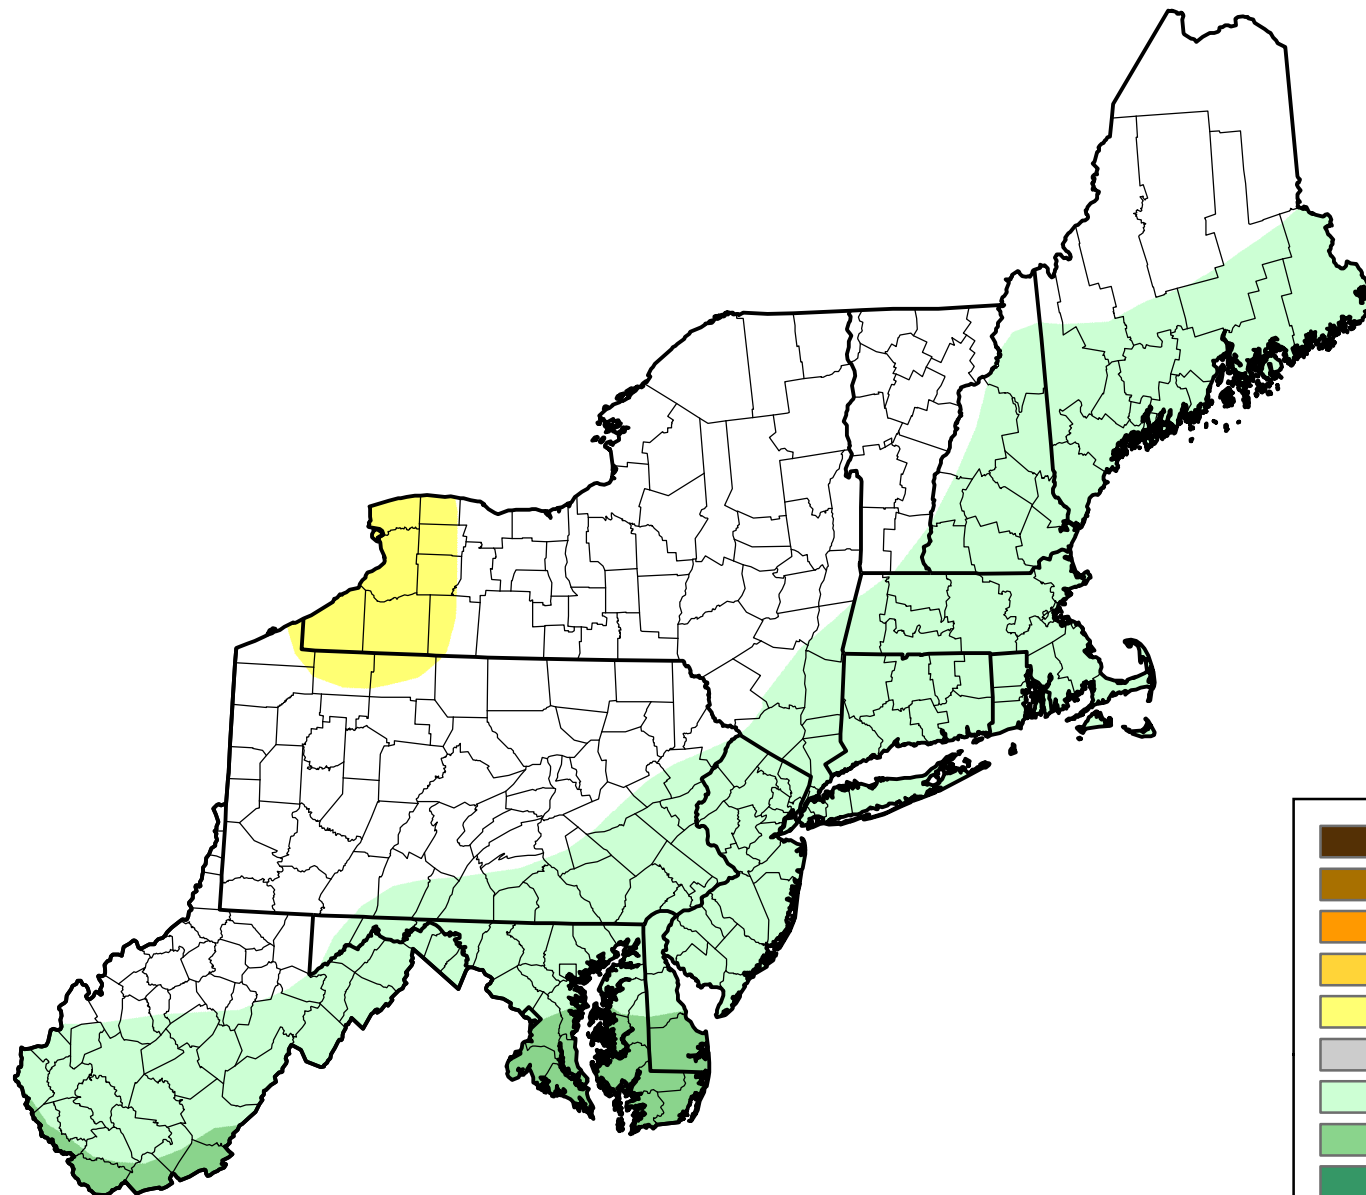

U.S. Drought Monitor Class Change - Northeast

13 Week

June 27, 2006
compared to
March 30, 2006

droughtmonitor.unl.edu

- 5 Class Degradation
- 4 Class Degradation
- 3 Class Degradation
- 2 Class Degradation
- 1 Class Degradation
- No Change
- 1 Class Improvement
- 2 Class Improvement
- 3 Class Improvement
- 4 Class Improvement
- 5 Class Improvement