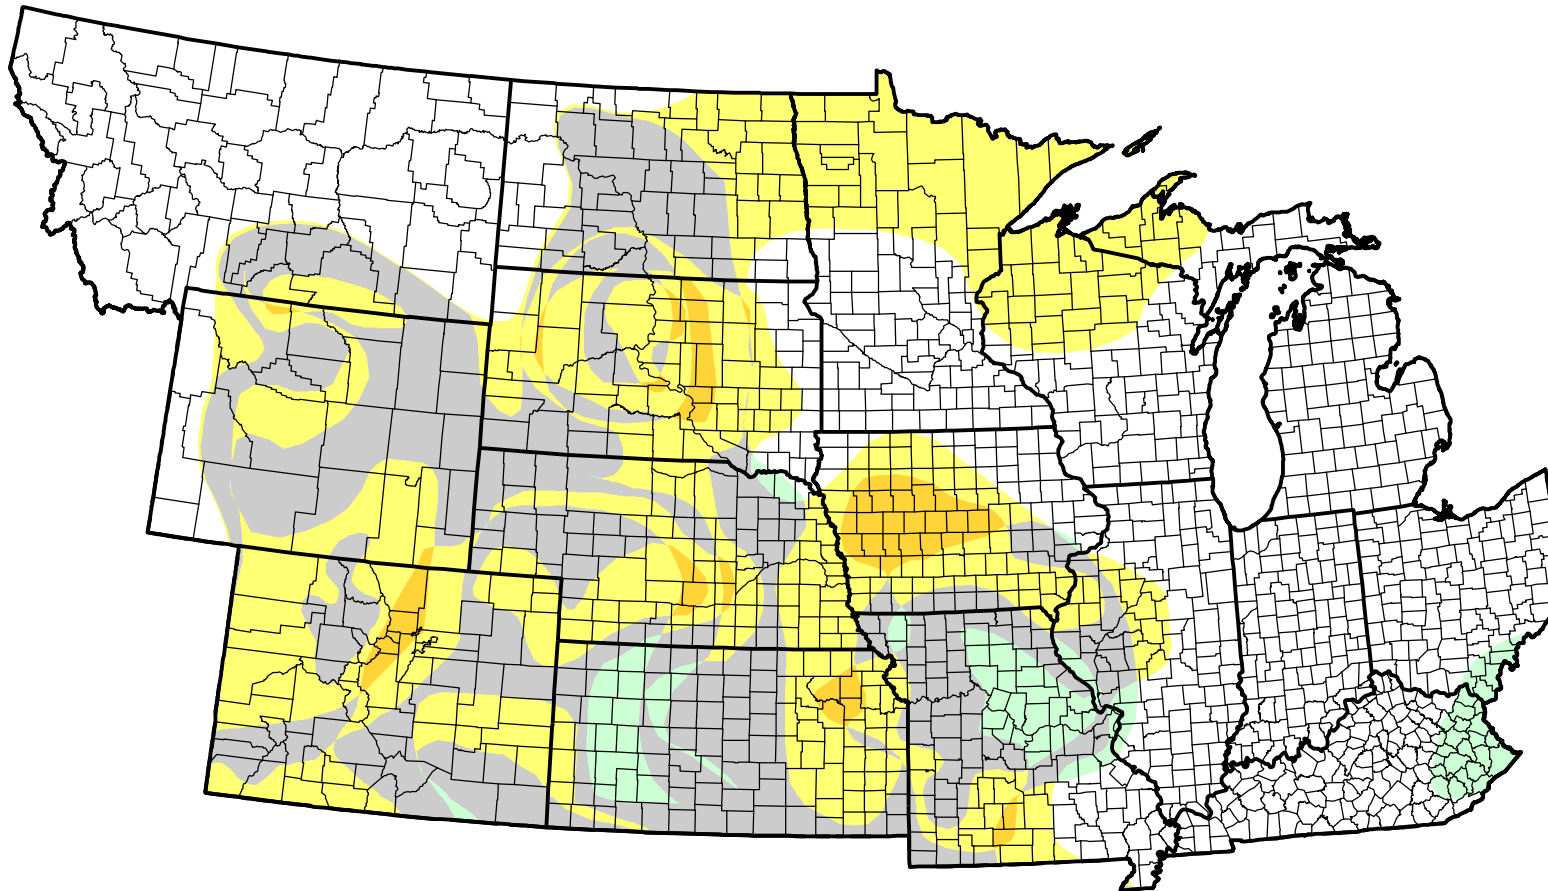

# U.S. Drought Monitor Class Change - NWS Central 4 Week

June 27, 2006  
compared to  
June 1, 2006

[droughtmonitor.unl.edu](http://droughtmonitor.unl.edu)

- |   |                     |
|---|---------------------|
|  | 5 Class Degradation |
|  | 4 Class Degradation |
|  | 3 Class Degradation |
|  | 2 Class Degradation |
|  | 1 Class Degradation |
|  | No Change           |
|  | 1 Class Improvement |
|  | 2 Class Improvement |
|  | 3 Class Improvement |
|  | 4 Class Improvement |
|  | 5 Class Improvement |