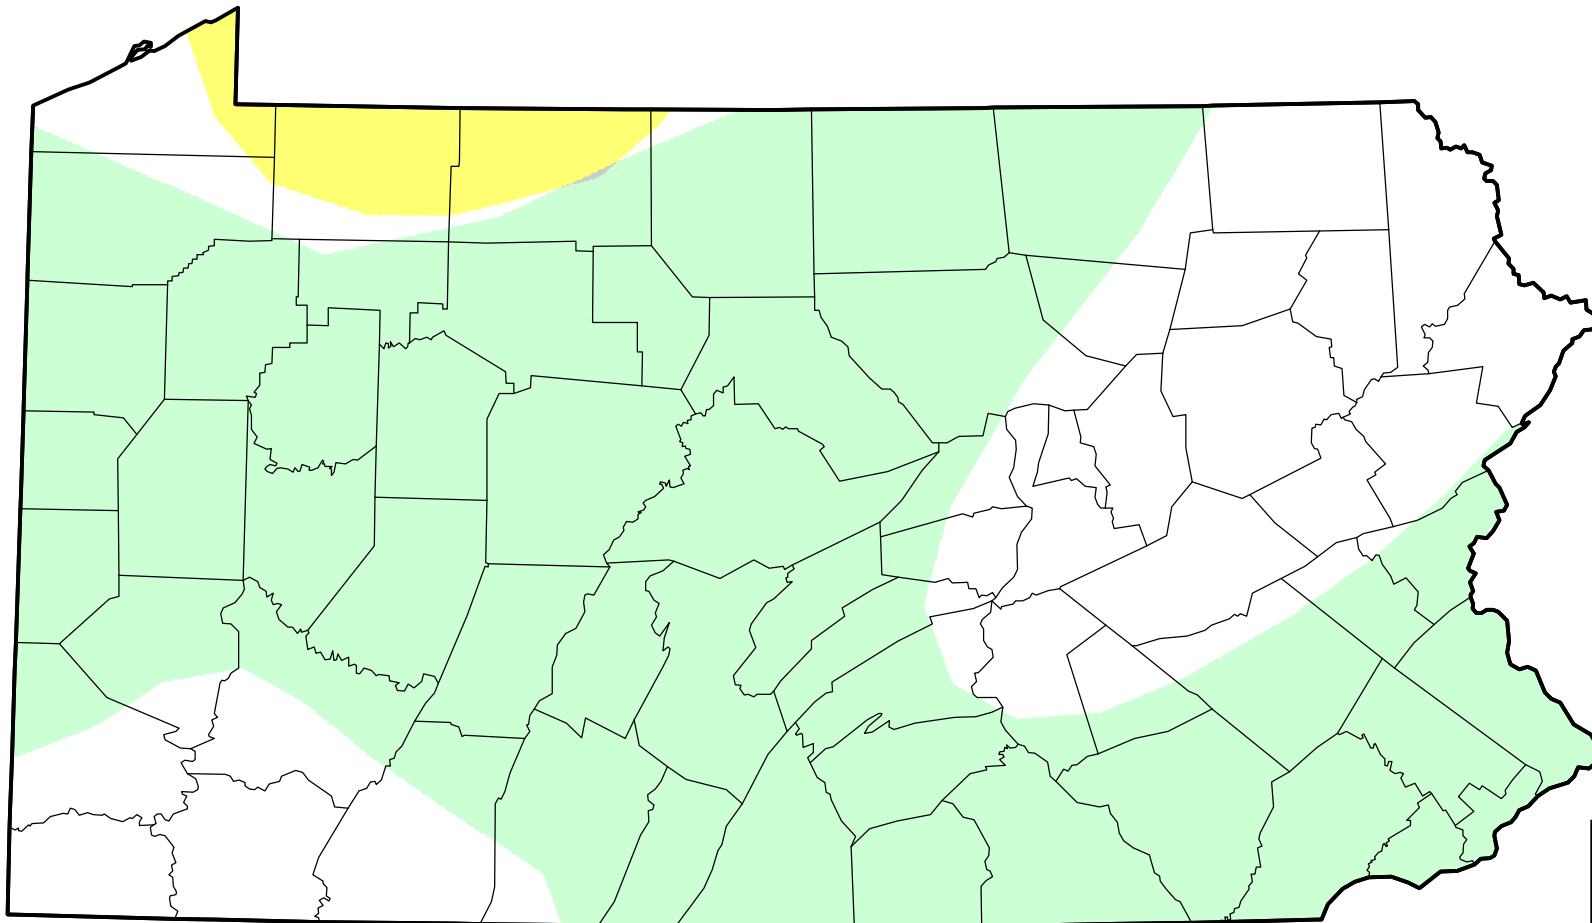

# U.S. Drought Monitor Class Change - Pennsylvania

## 8 Week

**June 27, 2006**  
**compared to**  
**May 4, 2006**

[droughtmonitor.unl.edu](http://droughtmonitor.unl.edu)