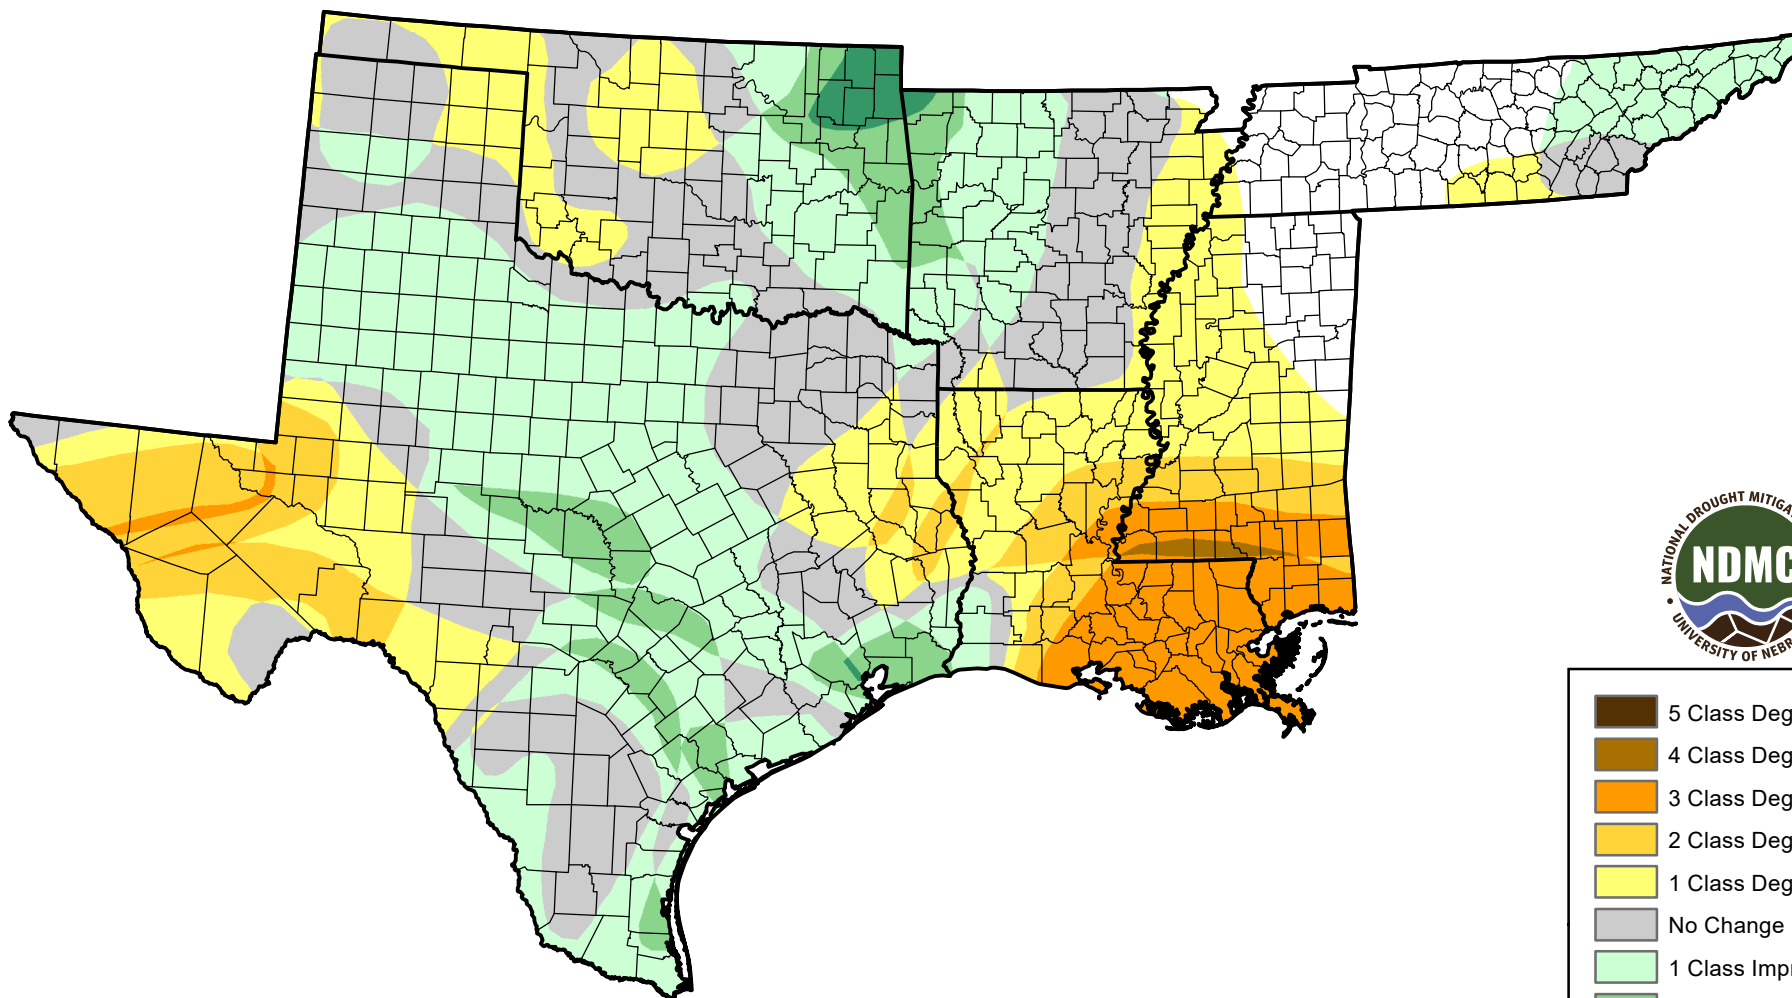

U.S. Drought Monitor Class Change - South

13 Week

June 27, 2006
compared to
March 30, 2006

droughtmonitor.unl.edu

-  5 Class Degradation
-  4 Class Degradation
-  3 Class Degradation
-  2 Class Degradation
-  1 Class Degradation
-  No Change
-  1 Class Improvement
-  2 Class Improvement
-  3 Class Improvement
-  4 Class Improvement
-  5 Class Improvement