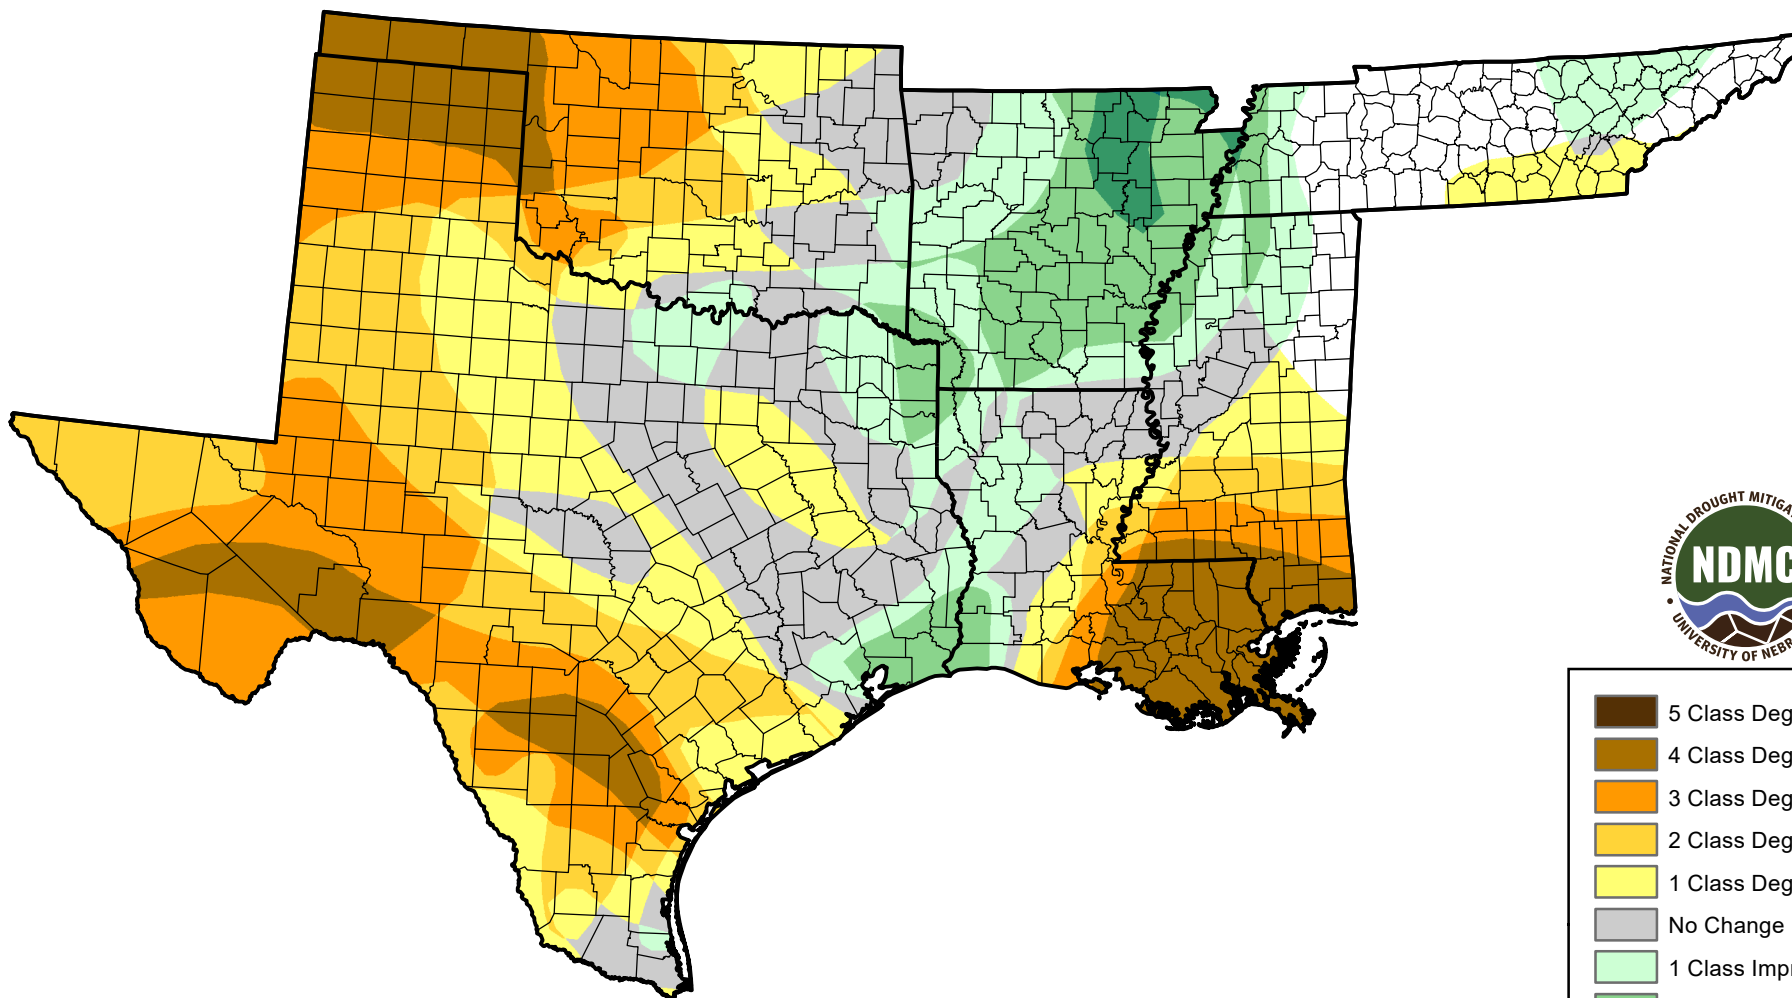

U.S. Drought Monitor Class Change - South

52 Week

June 27, 2006
compared to
June 30, 2005

droughtmonitor.unl.edu

-  5 Class Degradation
-  4 Class Degradation
-  3 Class Degradation
-  2 Class Degradation
-  1 Class Degradation
-  No Change
-  1 Class Improvement
-  2 Class Improvement
-  3 Class Improvement
-  4 Class Improvement
-  5 Class Improvement