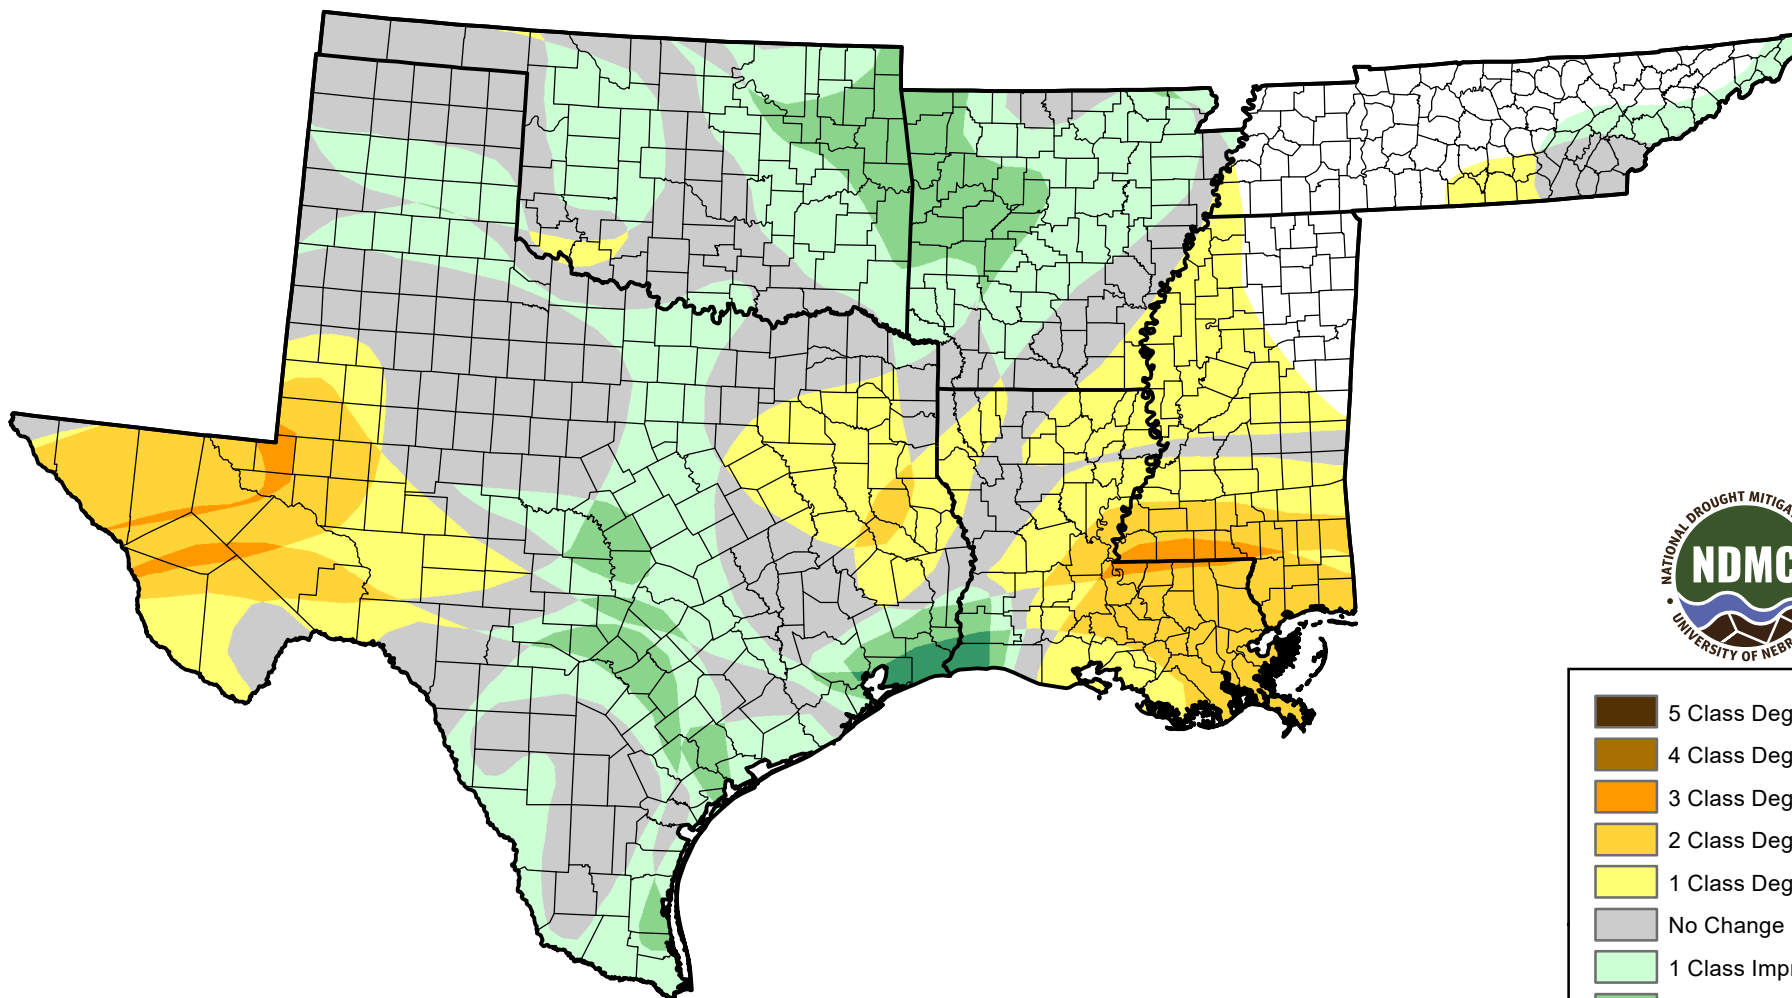

U.S. Drought Monitor Class Change - South

8 Week

June 27, 2006
compared to
May 4, 2006

droughtmonitor.unl.edu

-  5 Class Degradation
-  4 Class Degradation
-  3 Class Degradation
-  2 Class Degradation
-  1 Class Degradation
-  No Change
-  1 Class Improvement
-  2 Class Improvement
-  3 Class Improvement
-  4 Class Improvement
-  5 Class Improvement